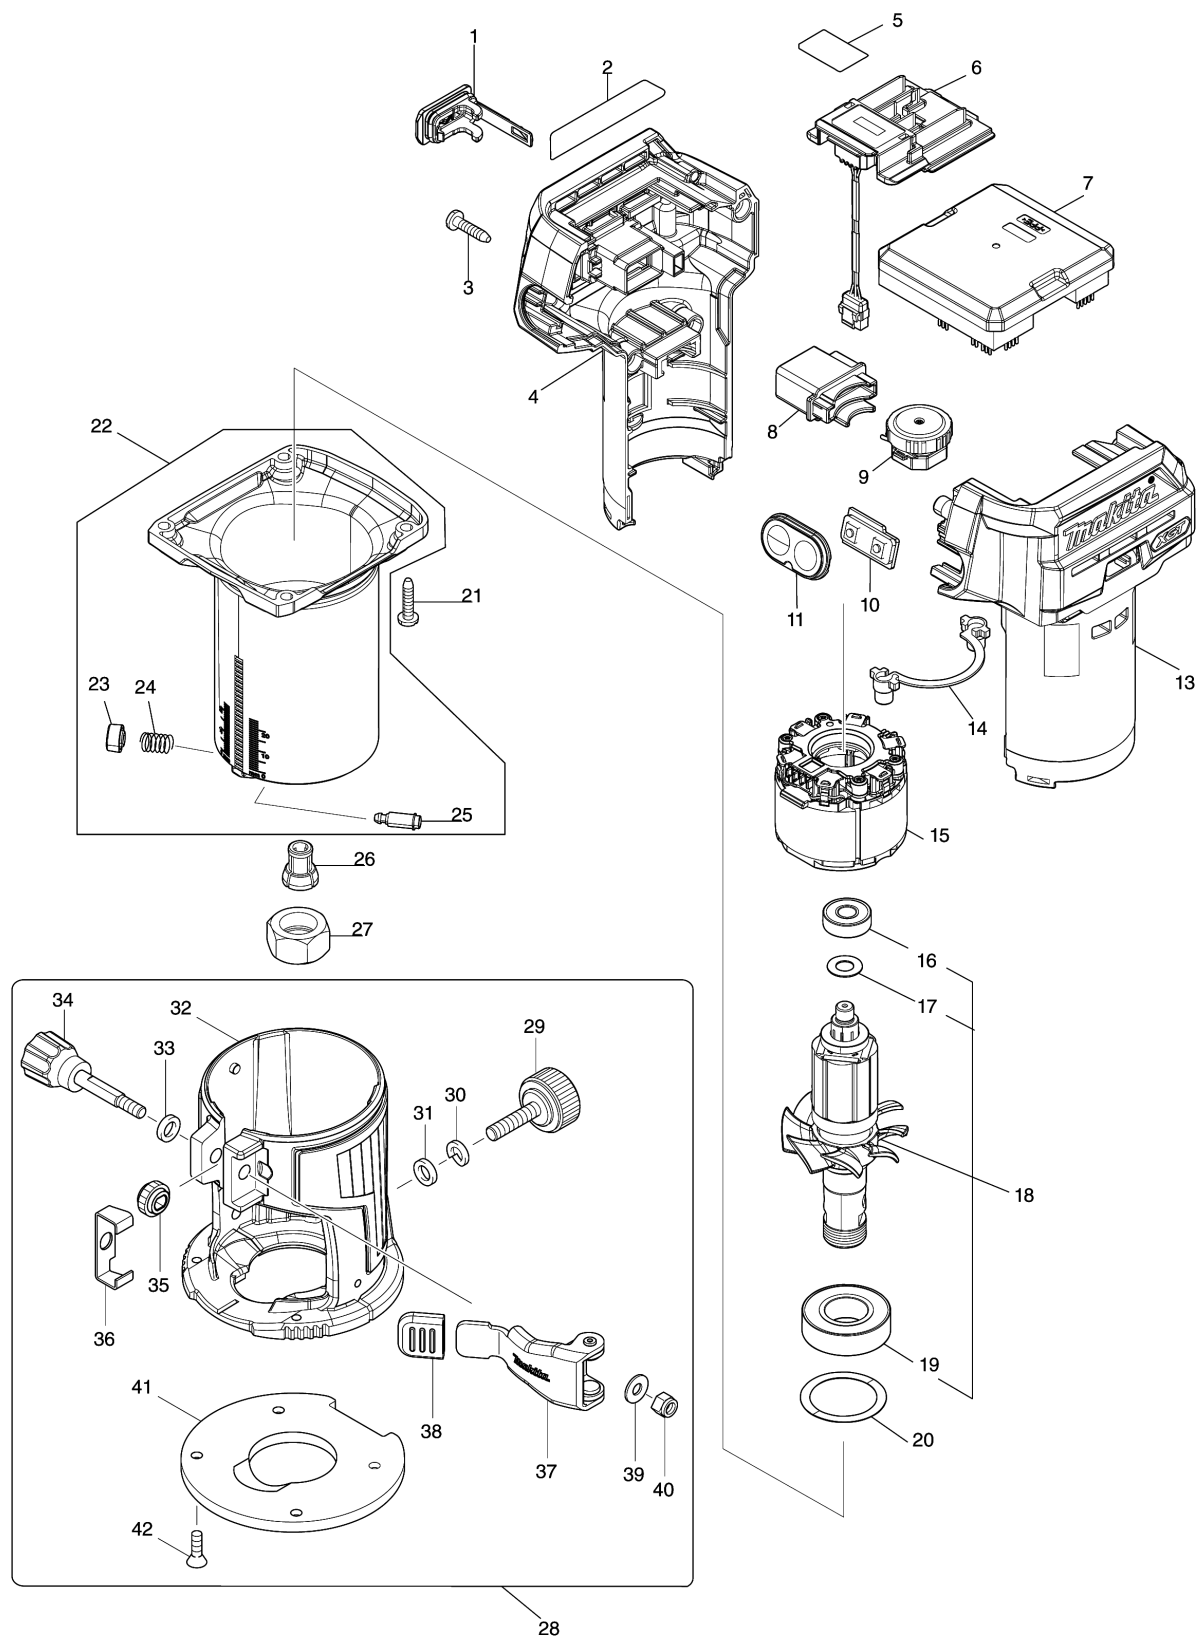

Model No.RT001G CORDLESS TRIMMER