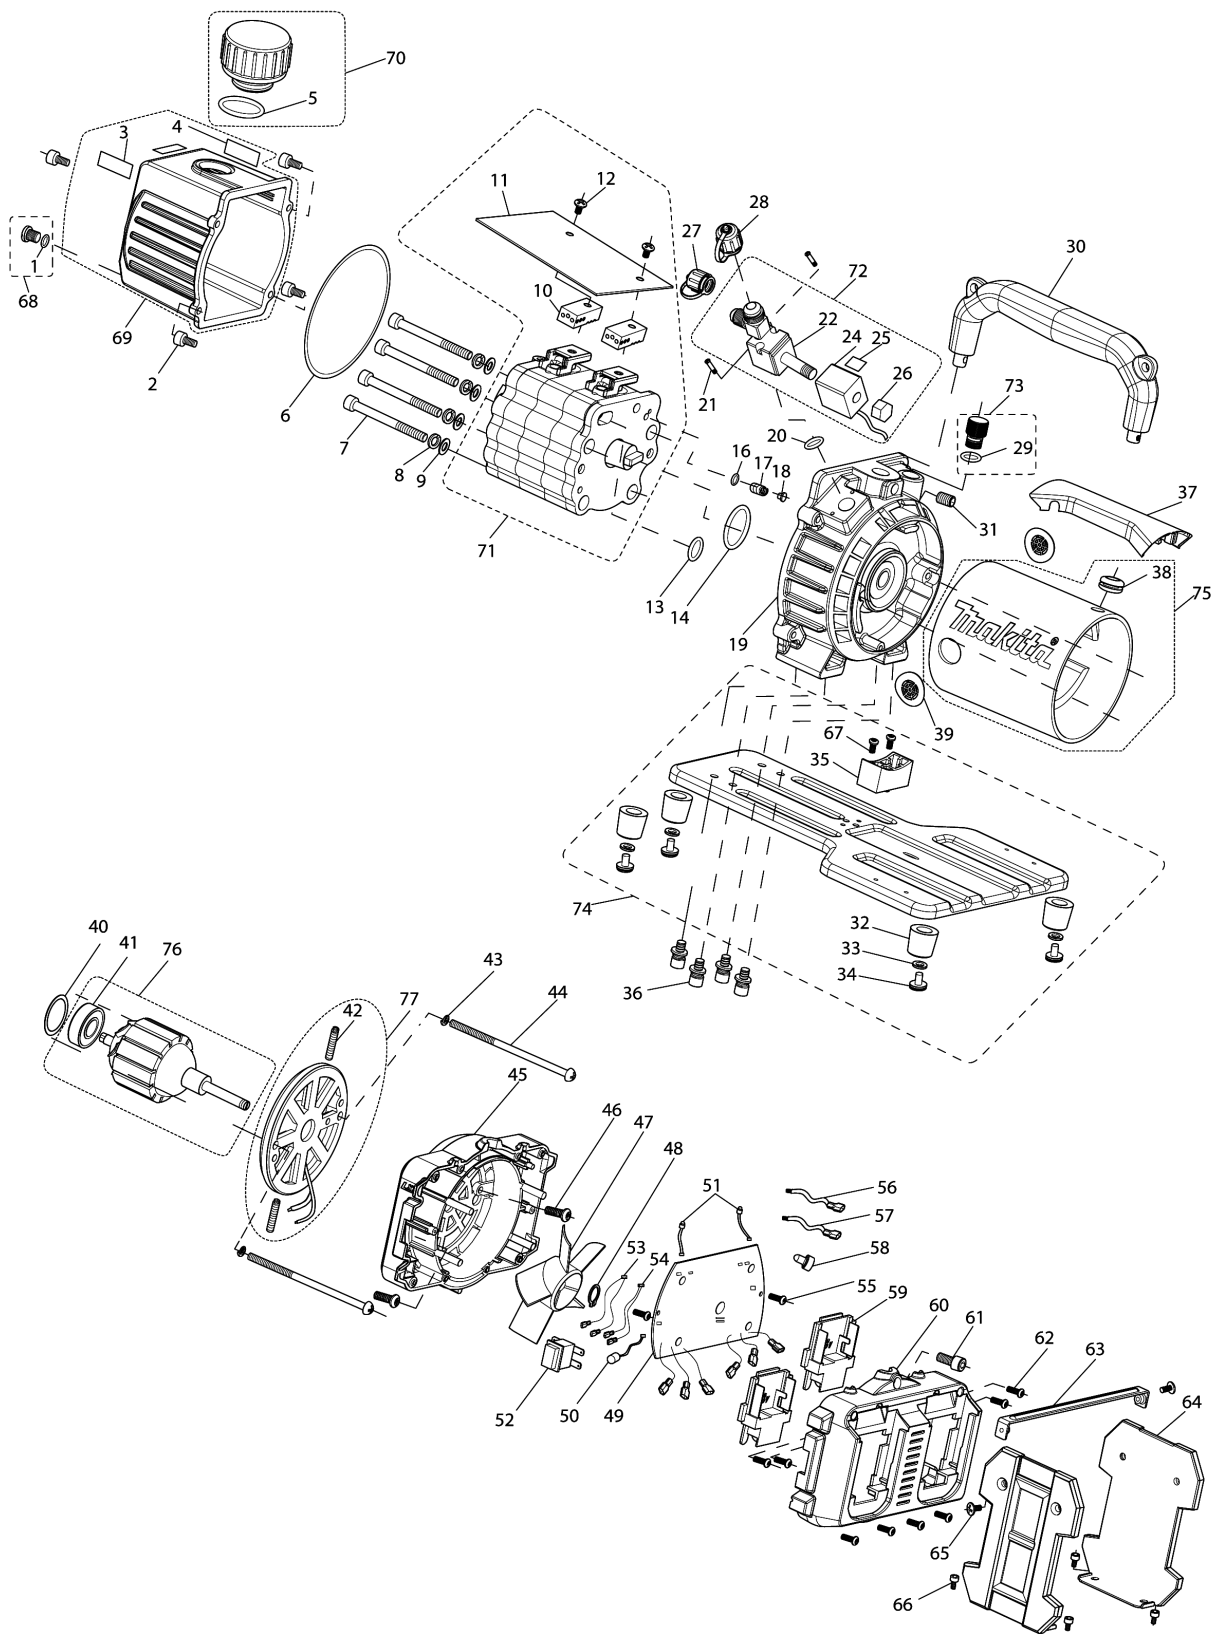

## Model No.DVP181 CORDLESS VACUUM PUMP

Item	Parts No.	Description	I/C	Qty	New/Old	Opt. 1	Opt. 2	Note
001	AS000VP010	O形圈10X2.5 – DVP180		1				
002	AS000VP011	六角螺絲M5X16 – DVP180		4				
003	AS00SS0537	CAUTION LABEL 18X18		1				
004	AS00SS0306	警告貼紙(油) – DVP180		1				
005	AS000VP013	O形圈26X2.2 – DVP180		1				
006	AS000VP092	O-RING 120X3.1		1				
007	AS000VP093	HEX SOCKET HEAD BOLT M8X90		4				
008	AS000VP094	SPRING WASHER 8		4				
009	AS000VP095	FLAT WASHER 8		4				
010	AS000VP097	VALVE COVER		2				
011	AS000VP098	CAP BOARD		1				
012	AS000VP099	PAN HEAD SCREW M5X8		2				
013	AS000VP100	O-RING 12X1.6		1				
014	AS000VP101	O-RING 34.5X2		1				
016	AS000VP103	O-RING 13X2		1				
017	AS000VP104	SPRING 7X0.5X6		1				
018	AS000VP105	GAS BALLAST VALVE ELEMENT		1				
019	AS00VP106M	TRESTLE MA245		1				
020	AS000VP107	O-RING 15X2		1				
021	AS000VP173	PAN HEAD SCREW M3X25		2				
022	AS000VP109	SOLENOID VALVE ASSY		1				
024	AS000VP111	SOLENOID VALVE C1-18V COIL		1				
025	AS00SS0537	CAUTION LABEL 18X18		1				
026	AS000VP112	SOLENOID VALVE NUT		1				
027	AS000VP017	進氣帽(5/16") – DVP180		1				
028	AS000VP113	INLET PORT CAP 4# (3/8SAE)		1				
029	AS000VP115	O-RING		1				
030	AS000VP117	HANDLE MA245		1				
031	AS000VP118	HEX SOCKET HEAD BOLT M8X8		1				
032	AS000VP121	RUBBER BLANKET 5#		4				
033	AS000VP122	FLAT WASHER		4				
034	AS000VP123	PAN HEAD SCREW M4X8		4				
035	AS000VP124	MOTOR SUPPORT		1				
036	AS000VP026	六角螺絲(包墊圈)M5X16 – DVP180		4				
037	AS000VP125	WIRING COVER		1				
038	AS000VP126	RUBBER RING		1				
039	AS000VP020	進氣帽 – DVP180		2				