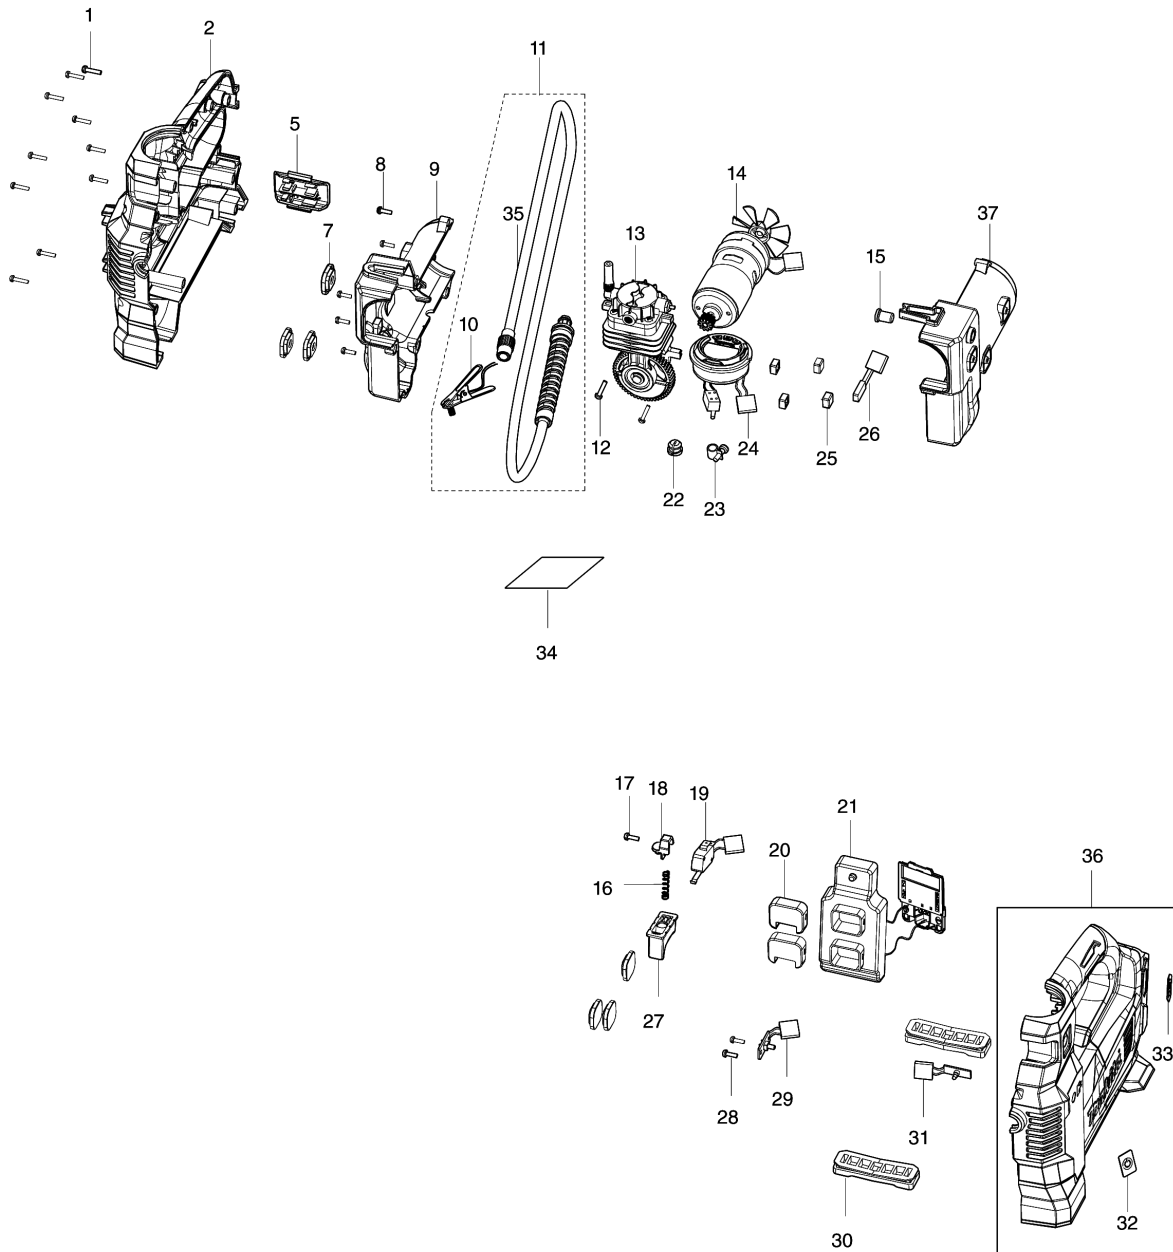

Model No.MP001G CORDLESS INFLATOR

Model No.MP001G CORDLESS INFLATOR

Item	Parts No.	Description	I/C	Qty	New/Old	Opt. 1	Opt. 2	Note
001	TE00000028	TAPPING SCREW 3X14		10				
002	TE00000591	HOUSING SET		1				
D10		INC. 32,33,36			*			
D11		INC. 36						
005	TE00000593	FIXED BRACKET		1				
007	TE00000595	INNER PAD		6				
008	TE00000029	TAPPING SCREW 3X10		5				
009	TE00000596	INNER HOUSING SET		1				
D10		INC. 37						
010	TE00000597	BRITISH ADAPTER		1				
011	TE00000598	HOSE ASSEMBLY		1				
D10		INC. 10						
012	TE00000624	SCREW 4X6		2				
013	TE00000625	CYLINDER COMPLETE		1				
014	TE00000599	MOTOR ASSEMBLY		1				
015	TE00000600	RELEASE VALVE BUTTON		1				
016	TE00000330	SPRING		1				
017	TE00000029	TAPPING SCREW 3X10		1				
018	TE00000328	TRIGGER SPRING-FIXED BLOCK		1				
019	TE00000601	BUTTON		1				
020	TE00000602	PLATE		2				
021	TE00000603	CONTROLLER ASSY		1				
022	TE00000604	PLUG		1				
023	TE00000352	CLAMP		1				
024	TE00000605	DIGITAL DISPLAY		1				
025	TE00000606	PAD		4				
026	TE00000607	THERMAL PROTECTOR		1				
027	TE00000485	SWITCH		1				
028	TE00000029	TAPPING SCREW 3X10		2				
029	TE00000608	POWER SWITCH		1				
030	TE00000609	MAT		2				
031	TE00000610	LED CIRCUIT		1				
032	TE00000426	SWITCH LABEL		1				
033	TE00000611	XGT LABEL		1				
034	TE00000612	NAME PLATE		1				
036	TE00000591	HOUSING SET		1				
D10		INC. 2,32,33			*			
D11		INC. 2						
037	TE00000596	INNER HOUSING SET		1				
D10		INC. 9						
A01	TE00000592	BALL ADAPTER		1				

Please order the parts with part number.

Print Date 23/8/2021

Model No.MP001G CORDLESS INFLATOR

Item	Parts No.	Description	I/C	Qty	New/Old	Opt. 1	Opt. 2	Note
A02	TE00000333	SWIM RING ADAPTER		1				
A03	TE00000594	FRENCH ADAPTER		1				

Please order the parts with part number.

Print Date 23/8/2021