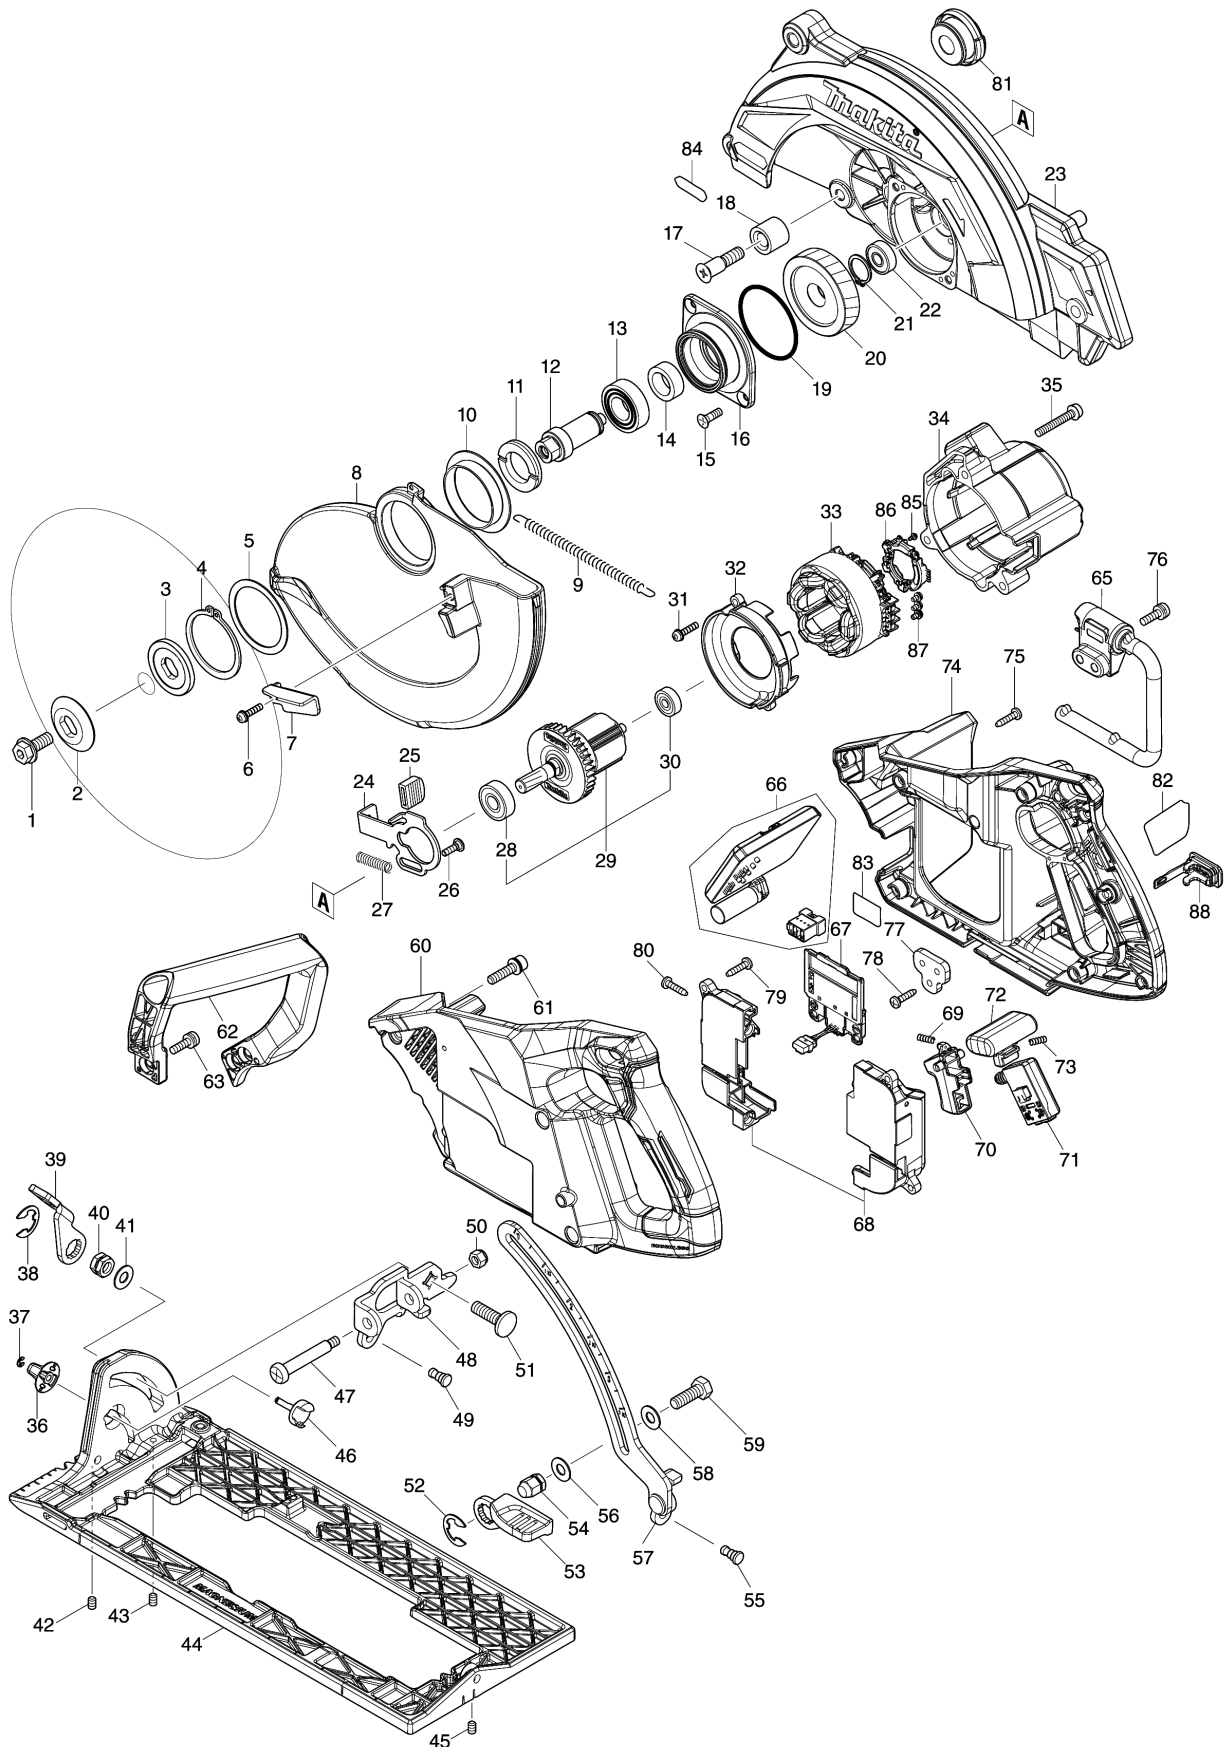

Model No.RS002G 260MM CORDLESS REAR HANDLE SAW