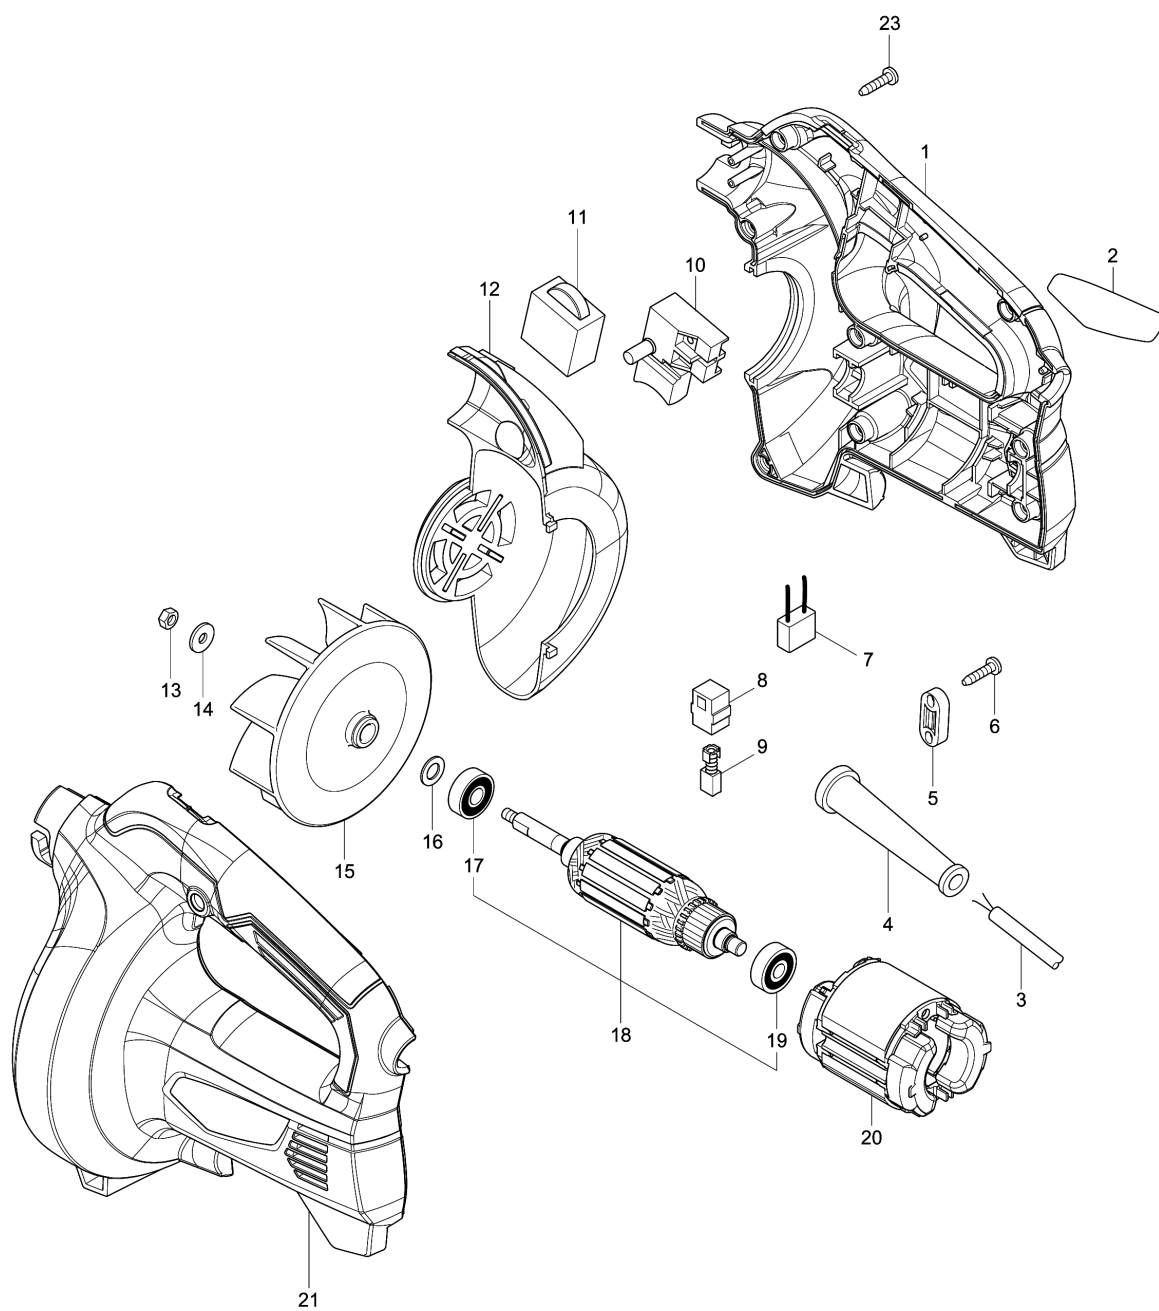

Model No.M4000 BLOWER

Model No.M4000 BLOWER

Item	Parts No.	Description	I/C	Qty	New/Old	Opt. 1	Opt. 2	Note
001-1A	183A93-9	HOUSING SET		1				
001-1B	183A91-3	HOUSING SET		1				
D10		INC. 21						
002	850V68-6	M4000 NAME PLATE		1				
003	666257-9	POWER SUPPLY CORD 0.75-2-2.0		1				
004	682569-2	CORD GUARD 8-85		1				
005	687123-7	STRAIN RELIEF		1				
006	266326-2	TAPPING SCREW 4X18		2				
008	643566-3	BRUSH HOLDER 5X8		2				
009	191998-3	CARBON BRUSH CB-85		1				
010	650217-1	SWITCH FA1-6/1B-1		1				
011	620187-8	CONTROLLER FA-02		1				
012-1A	454070-5	INNER HOUSING		1				
012-1B	455994-8	INNER HOUSING		1				
013A	252103-8	HEX. LOCK NUT M5-8		1	*			
013-1A	252286-4	COLLARED HEX.LOCK NUT M5-8	S	1				
013-1B	252286-4	COLLARED HEX.LOCK NUT M5-8		1				
014A	267294-2	FLAT WASHER 5		1	*			
015	240077-5	FAN 100		1				
016	267240-5	FLAT WASHER 8		1				
017	210046-0	BALL BEARING 608ZZ		1				
018	515863-6	ARMATURE ASS'Y 220V		1				
D10		INC. 17,19						
019	210050-9	BALL BEARING 627ZZ		1				
020	633798-0	FIELD 220V		1				
021-1A	183A93-9	HOUSING SET		1				
021-1B	183A91-3	HOUSING SET		1				
D10		INC. 1						
023	266326-2	TAPPING SCREW 4X18		8				
A01	418919-3	SASH NOZZLE		1				
A02	418920-8	JOINT		1				
A03	421905-5	NOZZLE		1				

Please order the parts with part number.

Print Date 8/4/2021