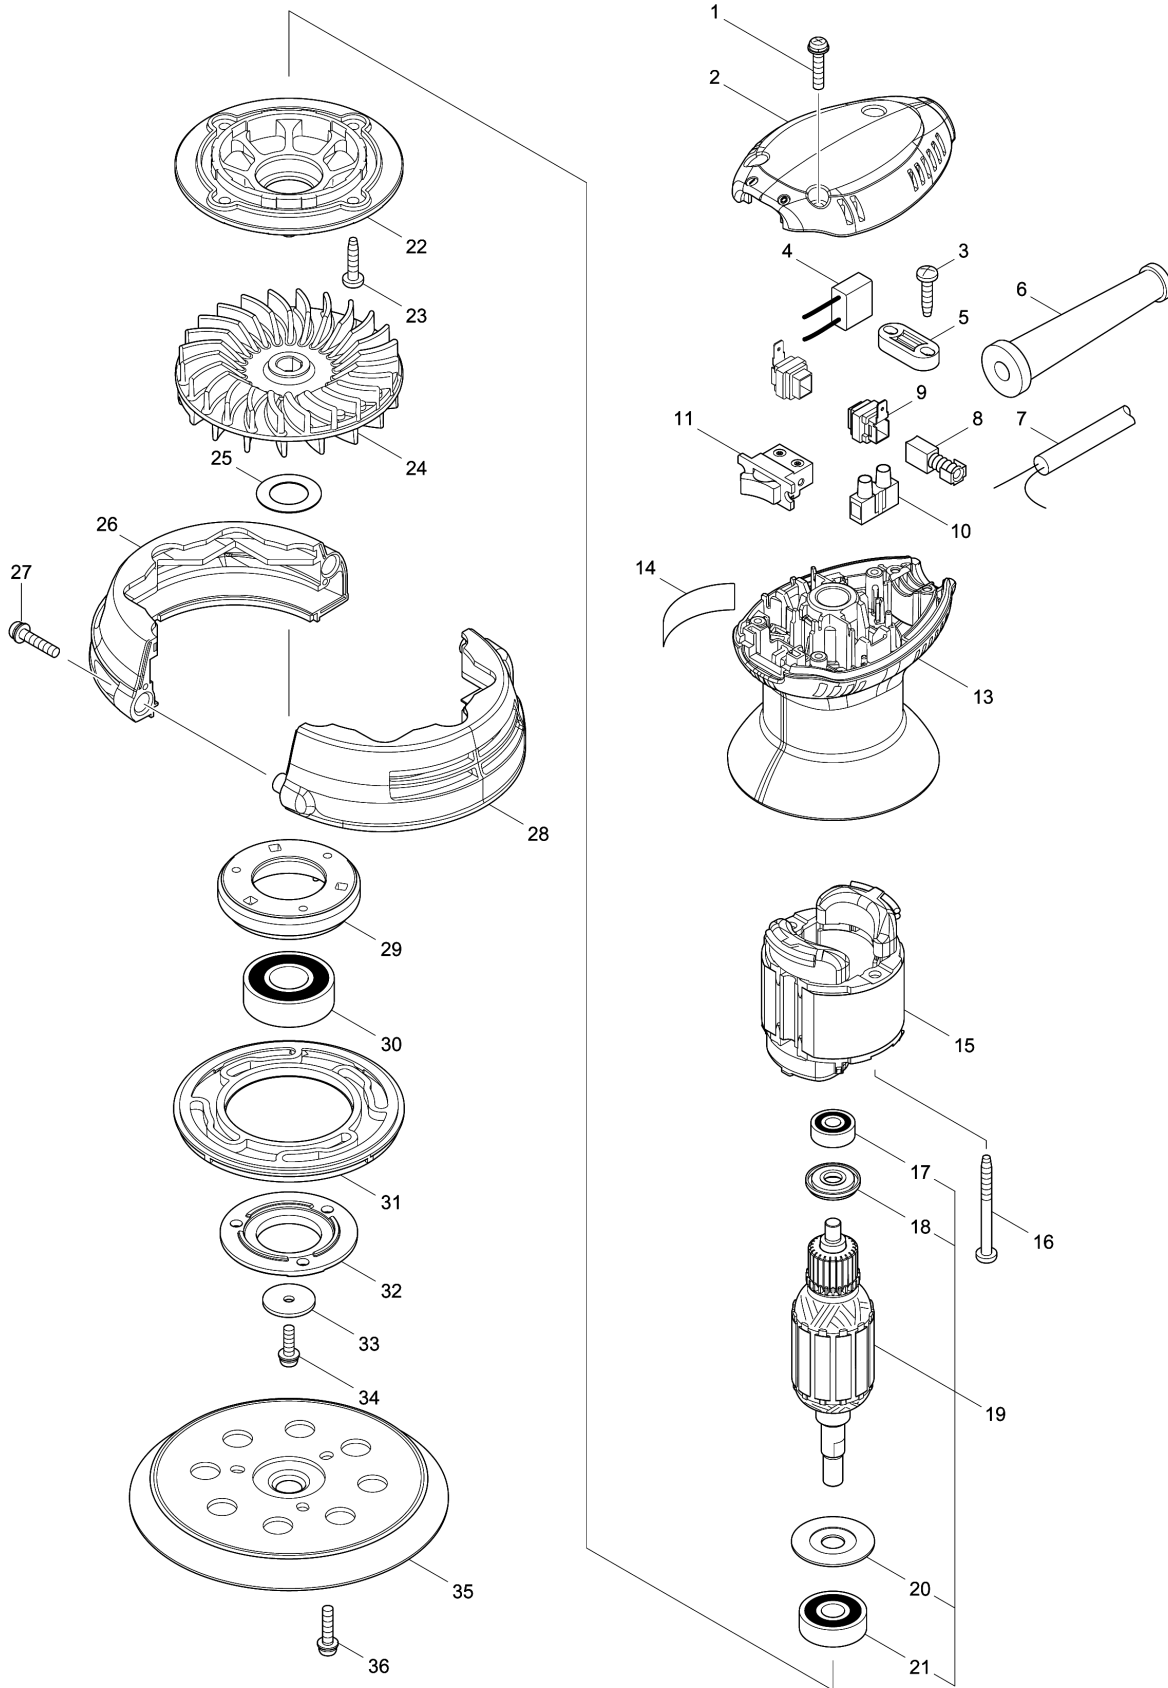

Model No.M9202 125MM RANDOM ORBIT SANDER

Model No.M9202 125MM RANDOM ORBIT SANDER

Item	Parts No.	Description	I/C	Qty	New/Old	Opt. 1	Opt. 2	Note
001	266326-2	TAPPING SCREW 4X18		3				
002	450869-6	TOP COVER		1				
003	266326-2	TAPPING SCREW 4X18		2				
005	687123-7	STRAIN RELIEF		1				
006	682569-2	CORD GUARD 8-85		1				
007	666257-9	POWER SUPPLY CORD 0.75-2-2.0		1				
008	191962-4	CARBON BRUSH CB-419		1				
009	643995-0	BRUSH HOLDER		2				
010	654532-5	TERMINAL BLOCK 1P		1				
011	651527-9	SWITCH		1				
013A	456848-2	MOTOR HOUSING		1				
013B	456015-9	MOTOR HOUSING		1				
014	851A59-4	M9202 NAME PLATE		1				
015	633688-7	FIELD 220-240V		1				
016	266425-0	TAPPING SCREW 4X45		2				
017	210028-2	BALL BEARING 606ZZ		1				
018	681675-0	INSULATION WASHER		1				
019	510251-2	ARMATURE ASS'Y 220-240V		1				
D10		INC. 17,18,20,21						
020	267806-1	WASHER 9		1				
021	211092-6	BALL BEARING 629DDW		1				
022	450672-5	BRACKET		1				
023	266326-2	TAPPING SCREW 4X18		4				
024	241673-2	FAN 88		1				
025	267164-5	FLAT WASHER 15		1				
026	188622-7	SKIRT SET		1				
D10		INC. 28						
027	265107-1	PAN HEAD SCREW M4X20		2				
028	188622-7	SKIRT SET		1				
D10		INC. 26						
029	318304-9	BEARING BOX		1				
030	211228-7	BALL BEARING 6202DDW		1				
031	424131-5	BRAKE RING		1				
032	318303-1	BEARING BOX COVER		1				
033	253739-6	FLAT WASHER 4		1				
034	265099-4	PAN HEAD SCREW M4X14		1				
035	743081-8	PAD 123		1				
036	265112-8	+PAN HEAD SCREW M4X18		3				
A01	794544-7	ABRASIVE DISC 125 #120		1				

Please order the parts with part number.

Print Date 8/4/2021