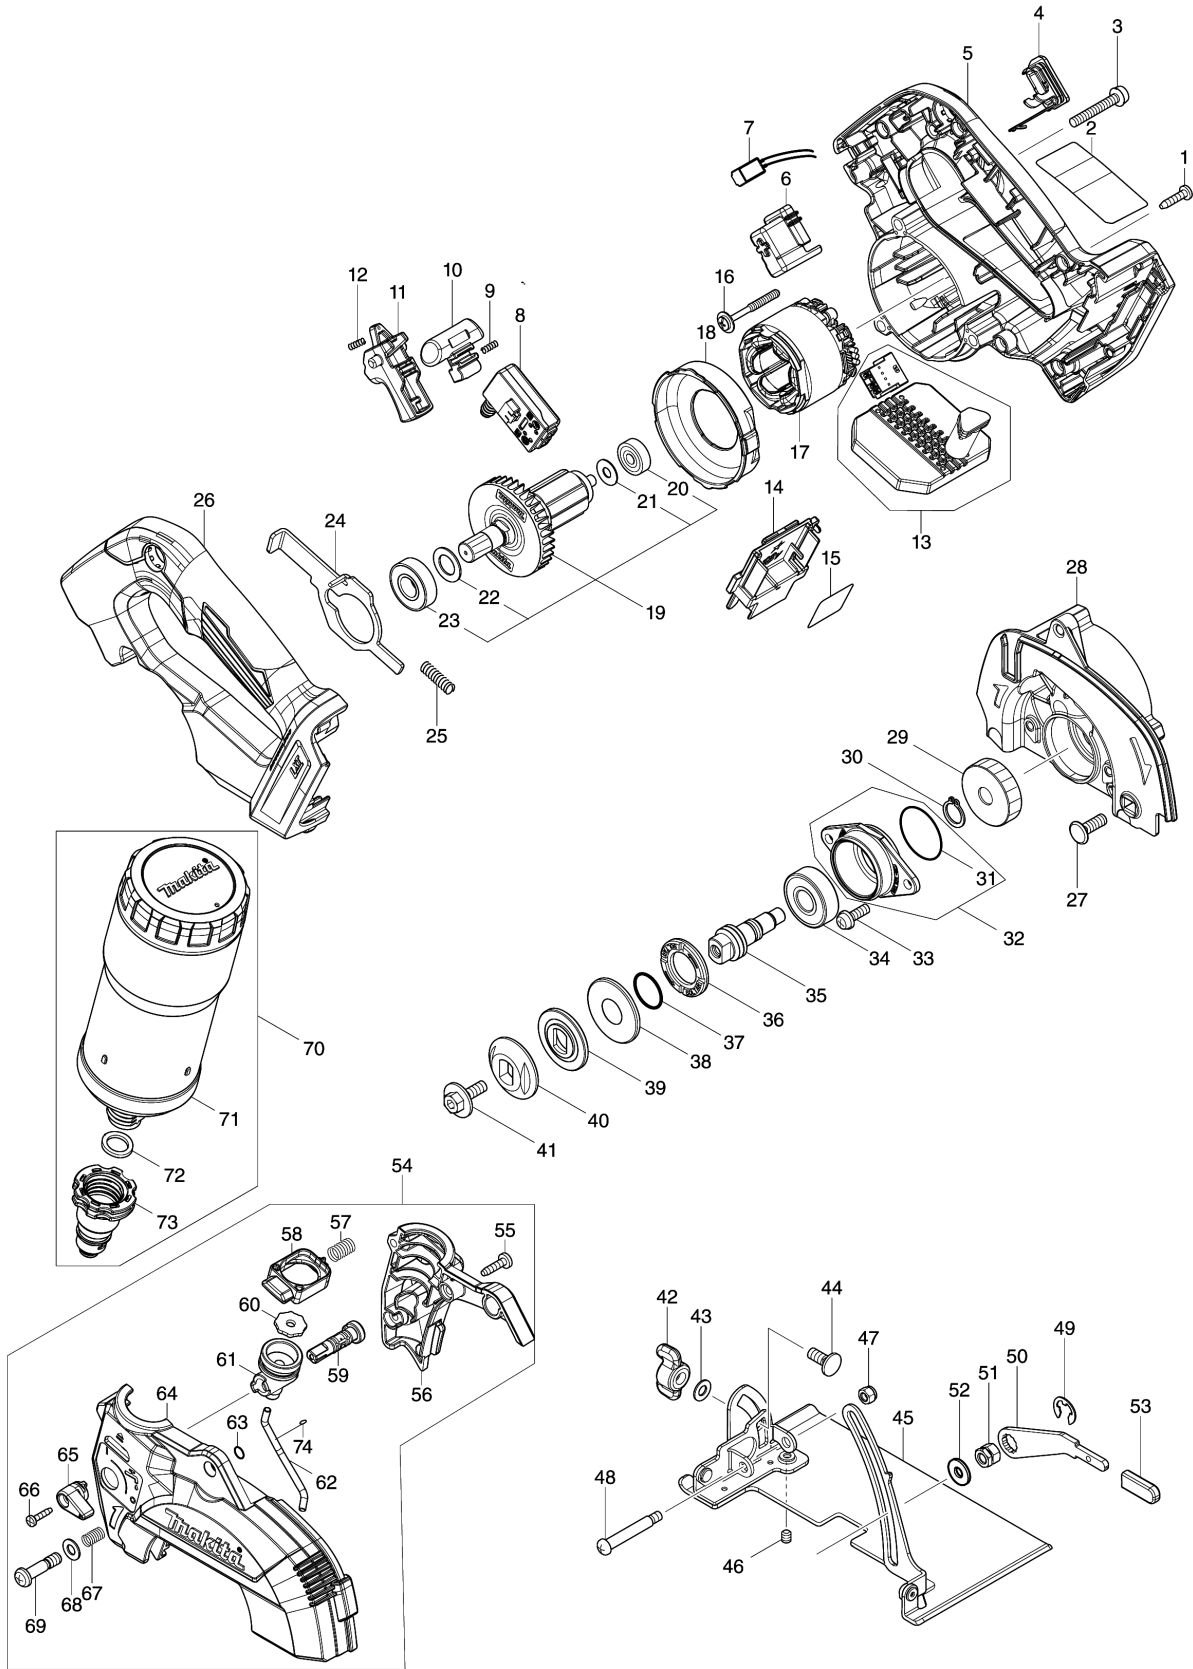

Model No.DCC501 125MM CORDLESS CUTTER