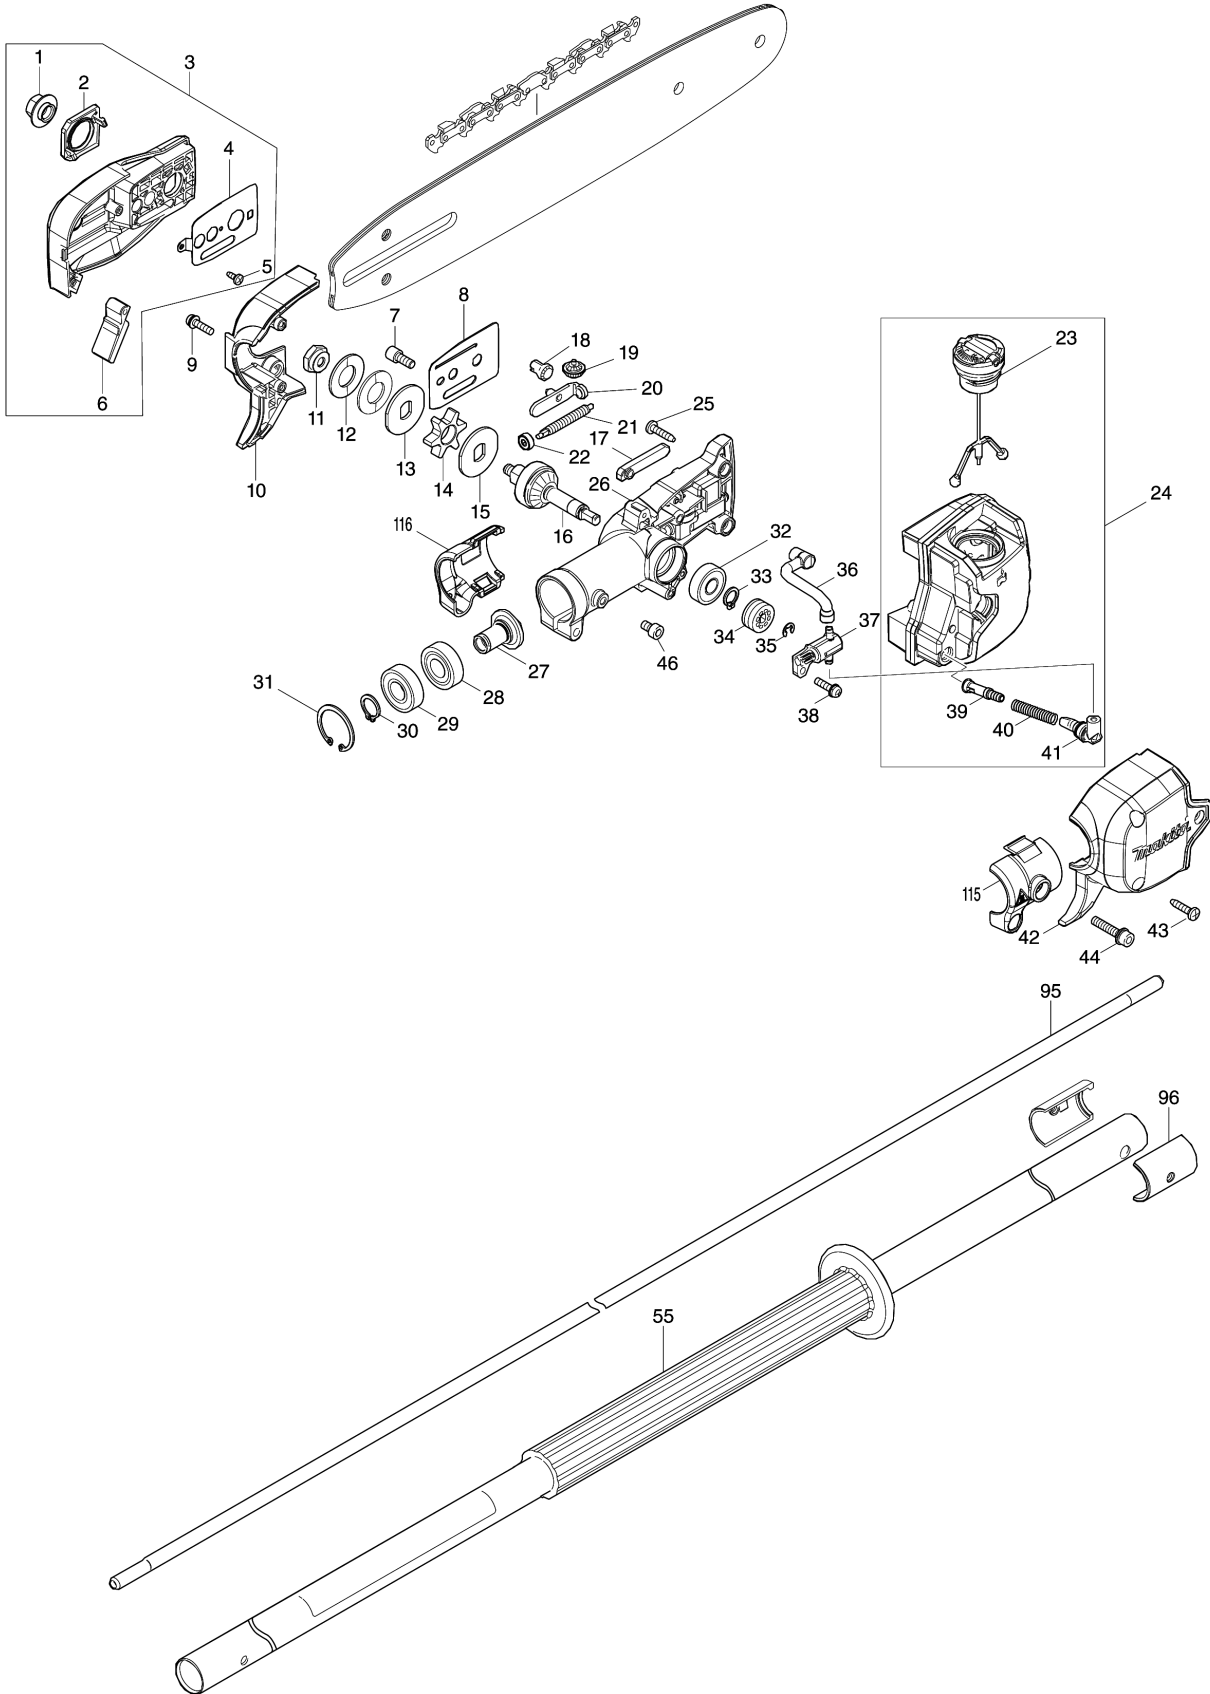

Model No.DUA300 300MM CORDLESS POLE SAW