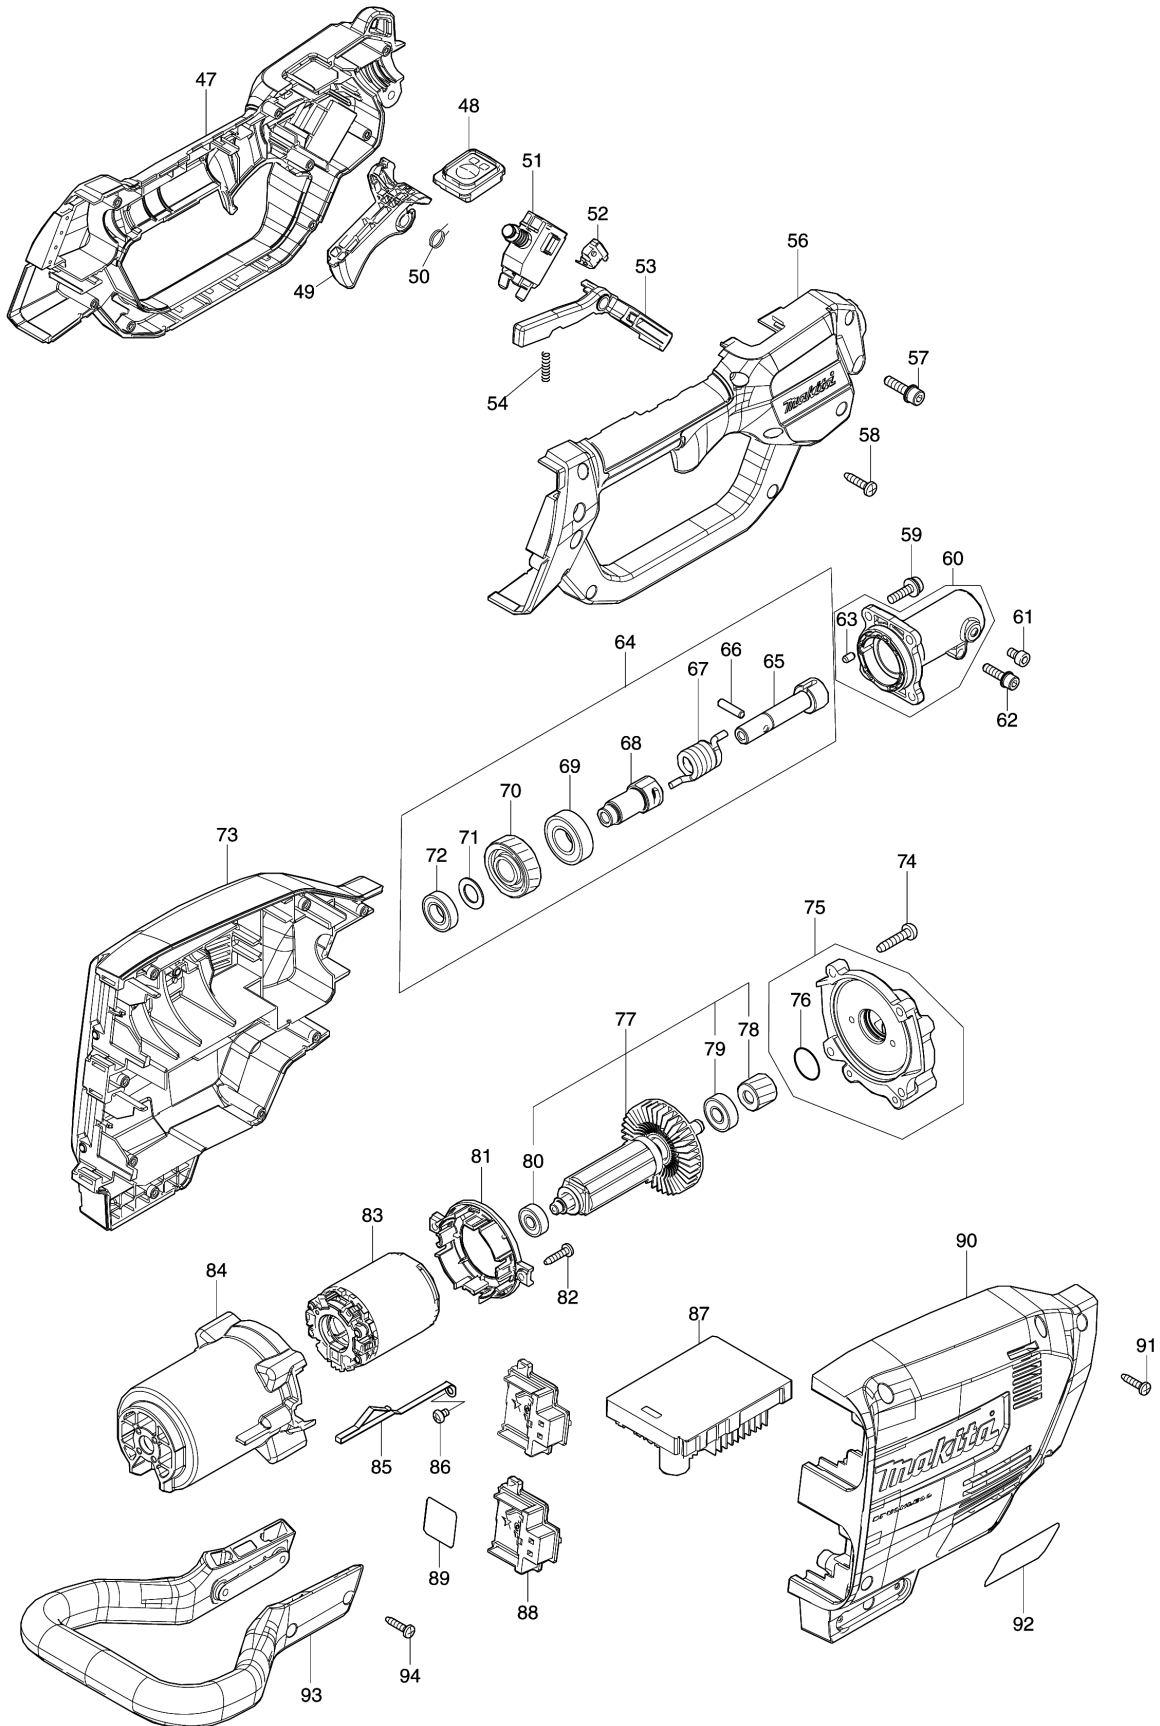

Model No.DUA300 300MM CORDLESS POLE SAW