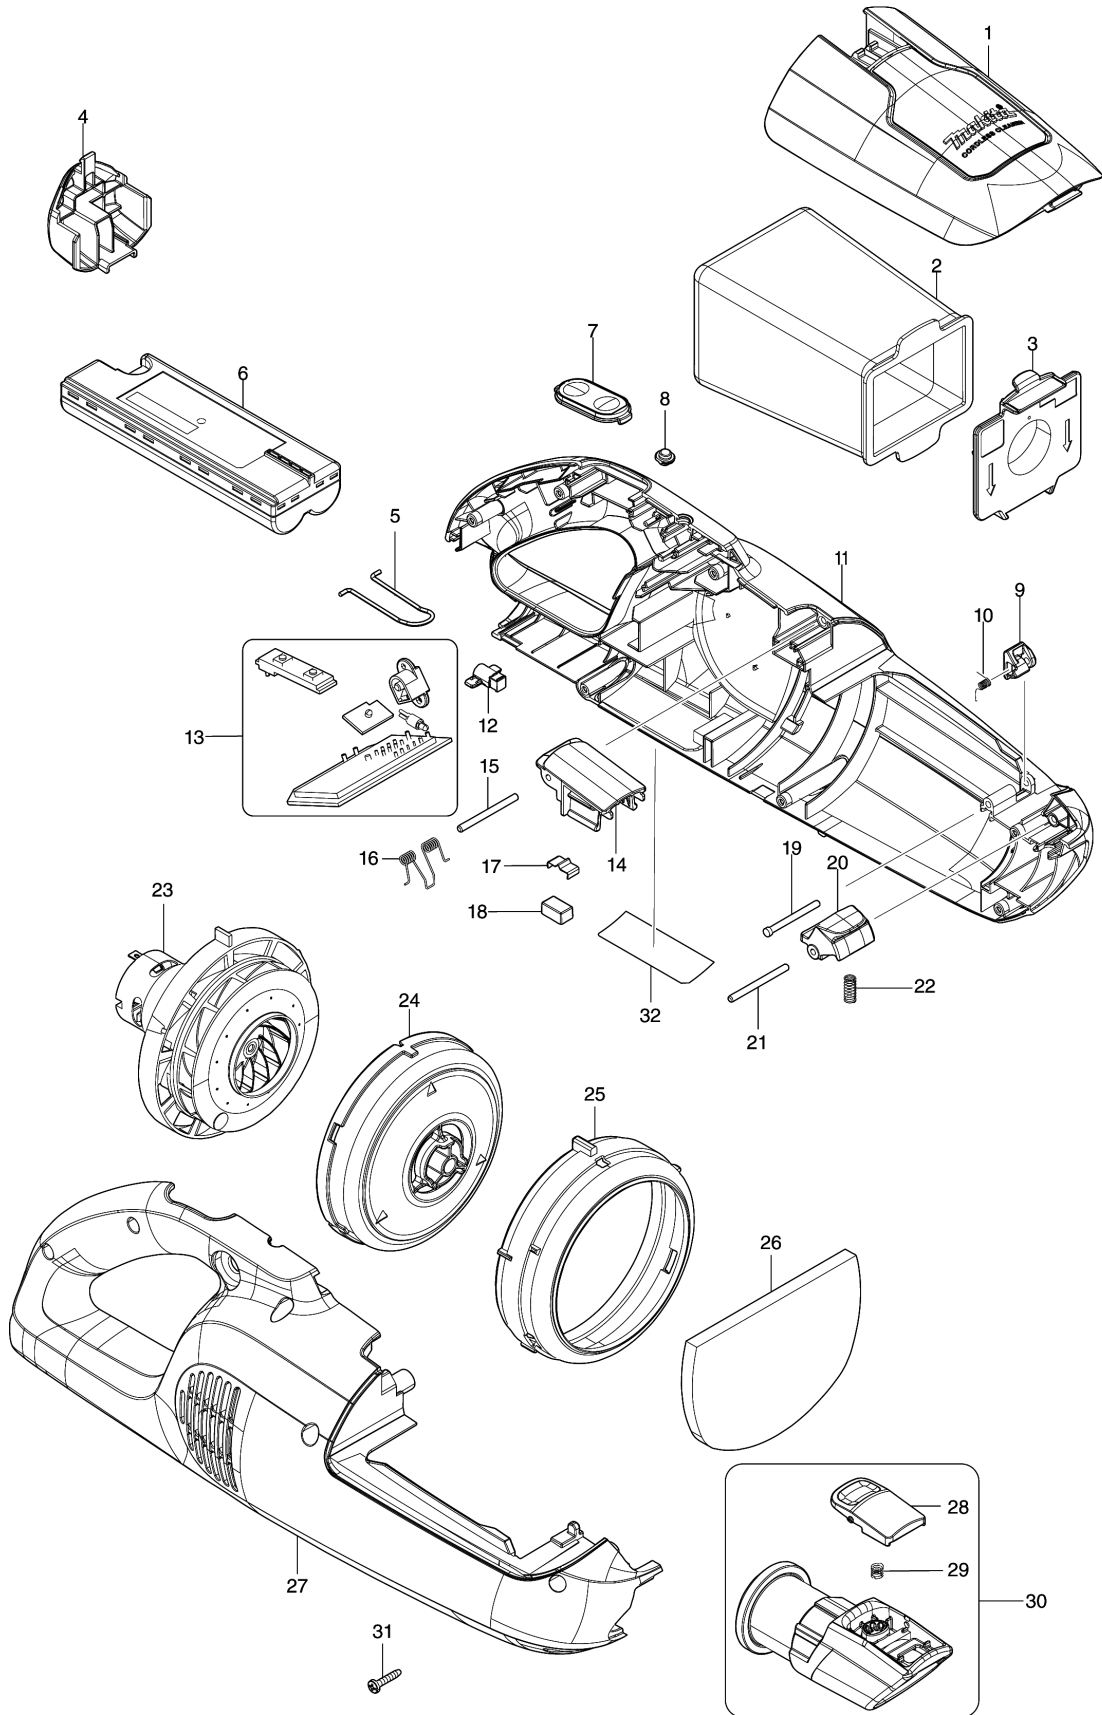

Model No.CL114FD CORDLESS CLEANER

Model No.CL114FD CORDLESS CLEANER

Item	Parts No.	Description	I/C	Qty	New/Old	Opt. 1	Opt. 2	Note
001	140W12-0	FRONT COVER COMPLETE		1				
C10	458927-2	SEAL		1				
002	166119-6	EASY SHAKE OFF DUST BAG		1				
003	143677-9	VALVE STAY COMPLETE		1				
004	454080-2	COVER		1				
005	324885-3	HANGER		1				
006	632R12-9	BATTERY		1				
007	144096-2	SWITCH PLATE COMPLETE		1				
008	450522-4	LENS		1				
009	458943-4	STOPPER PLATE		1				
010	232484-6	TORSION SPRING 4		1				
011	183R32-1	HOUSING SET		1				
C10	423444-1	SPONGE SHEET 52-76		2				
D10		INC. 27						
012	140K40-3	LENS CASE COMPLETE		1				
013	620D45-2	CONTROLLER		1				
C10	688164-6	LINE FILTER		1				
014	458932-9	FRONT COVER JOINT		1				
015	268271-7	PIN 3		1				
016	233580-3	TORSION SPRING 4		1				
017	232264-0	LEAF SPRING		1				
018	424367-6	RUBBER		1				
019	256590-3	FLAT FILLISTER HD. PIN 3		1				
020	458933-7	BUTTON B		1				
021	268271-7	PIN 3		1				
022	233344-5	COMPRESSION SPRING 4		1				
023	127090-9	MOTOR ASSEMBLY		1				
024	459035-2	FAN COVER		1				
025	422421-0	RUBBER RING		1				
026	424804-0	SUPONGE SHEET 76-110		1				
027	183R32-1	HOUSING SET		1				
C10	423444-1	SPONGE SHEET 52-76		2				
D10		INC. 11						
028	458939-5	BUTTON A		1				
029	232485-4	COMPRESSION SPRING 5		1				
030	136033-0	INLET ASSY		1				
C10	424094-5	PACKING		1				
D10		INC. 28,29						
031	266130-9	TAPPING SCREW BIND PT 3X16		8				
032	857R57-8	CL114FD NAME PLATE		1				

Please order the parts with part number.

Print Date 21/1/2021

Model No.CL114FD CORDLESS CLEANER

Item	Parts No.	Description	I/C	Qty	New/Old	Opt. 1	Opt. 2	Note
A01	123485-4	FLOOR T-NOZZLE 28 IVO		1				
C10	451410-8	ROLLER		4				
C20	424096-1	WIPER		1				
C30	268208-4	PIN 3		4				
A02	194566-1	PAPER FILTER SET (5PCS/SET)		1				
A03	416041-0	SASH NOZZLE 28 IVO		1				
A04	458940-0	PIPE		1				
A05	459036-0	NOZZLE HOLDER		1				
A06	***DC1002	DC1002 BATTERY CHARGER		1				
A07	166084-9	DUST BAG		1				