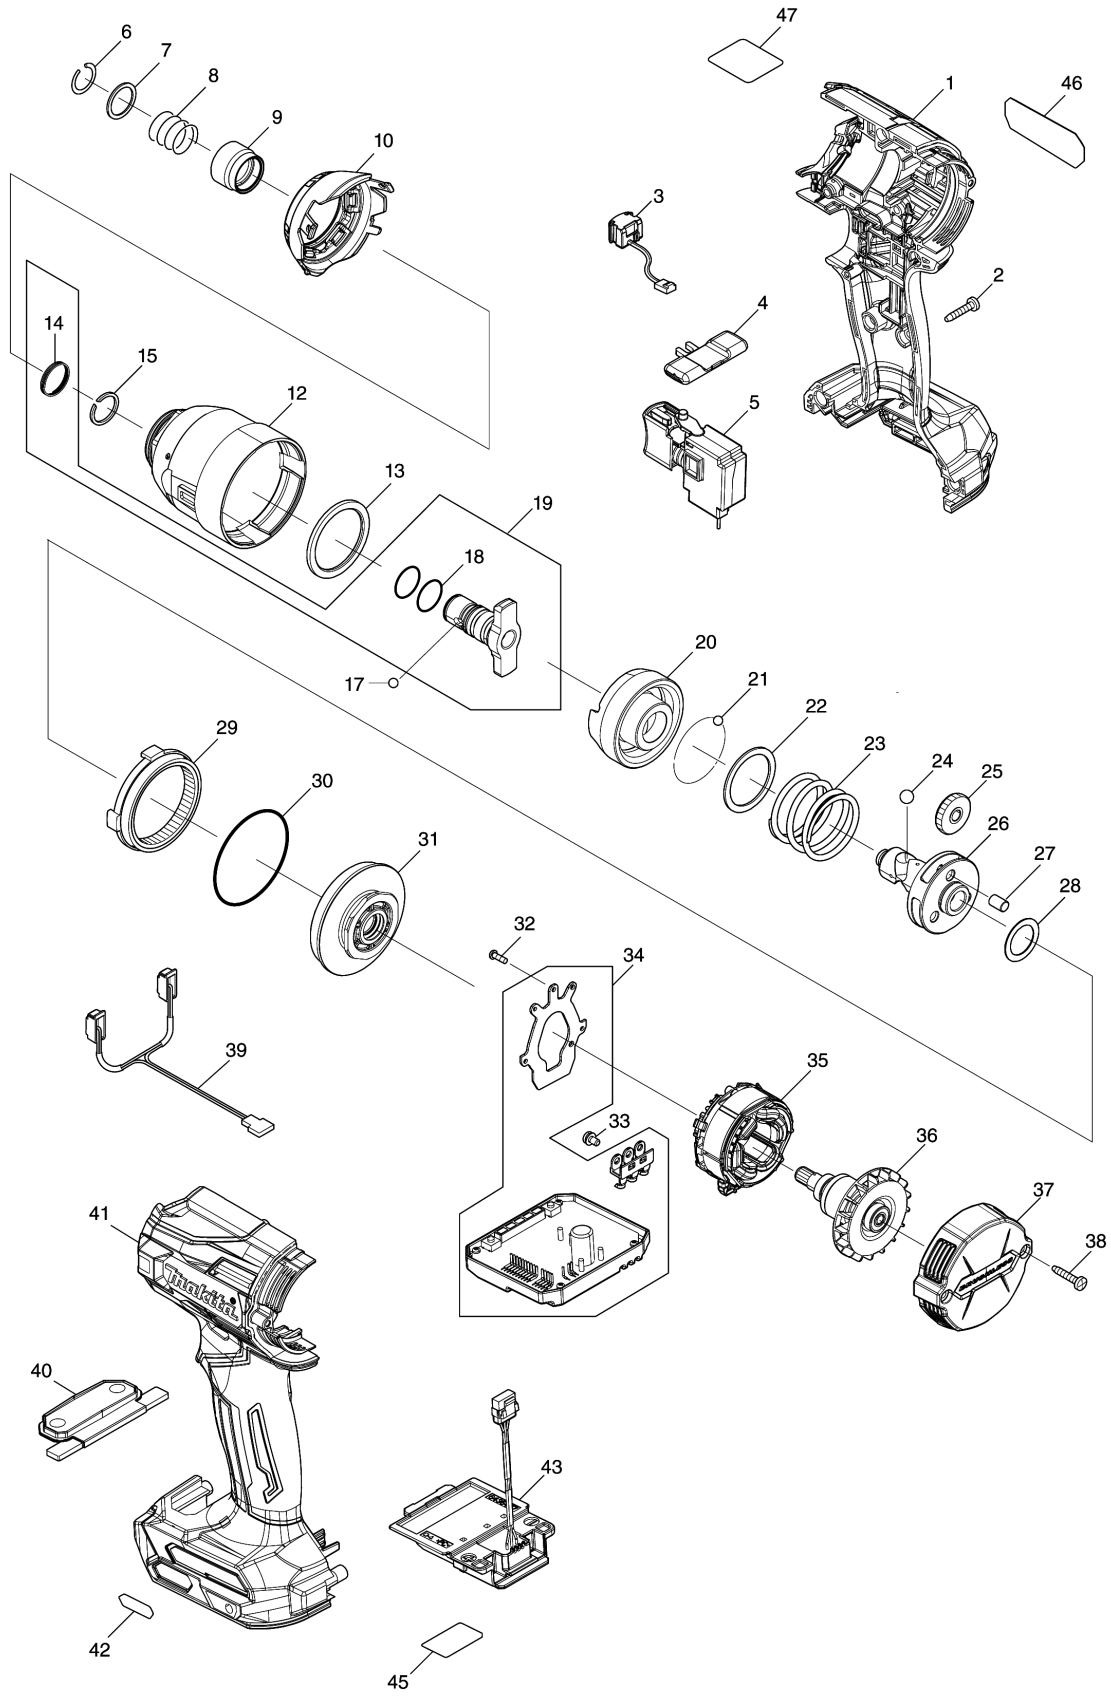

Model No.TD001G CORDLESS IMPACT DRIVER