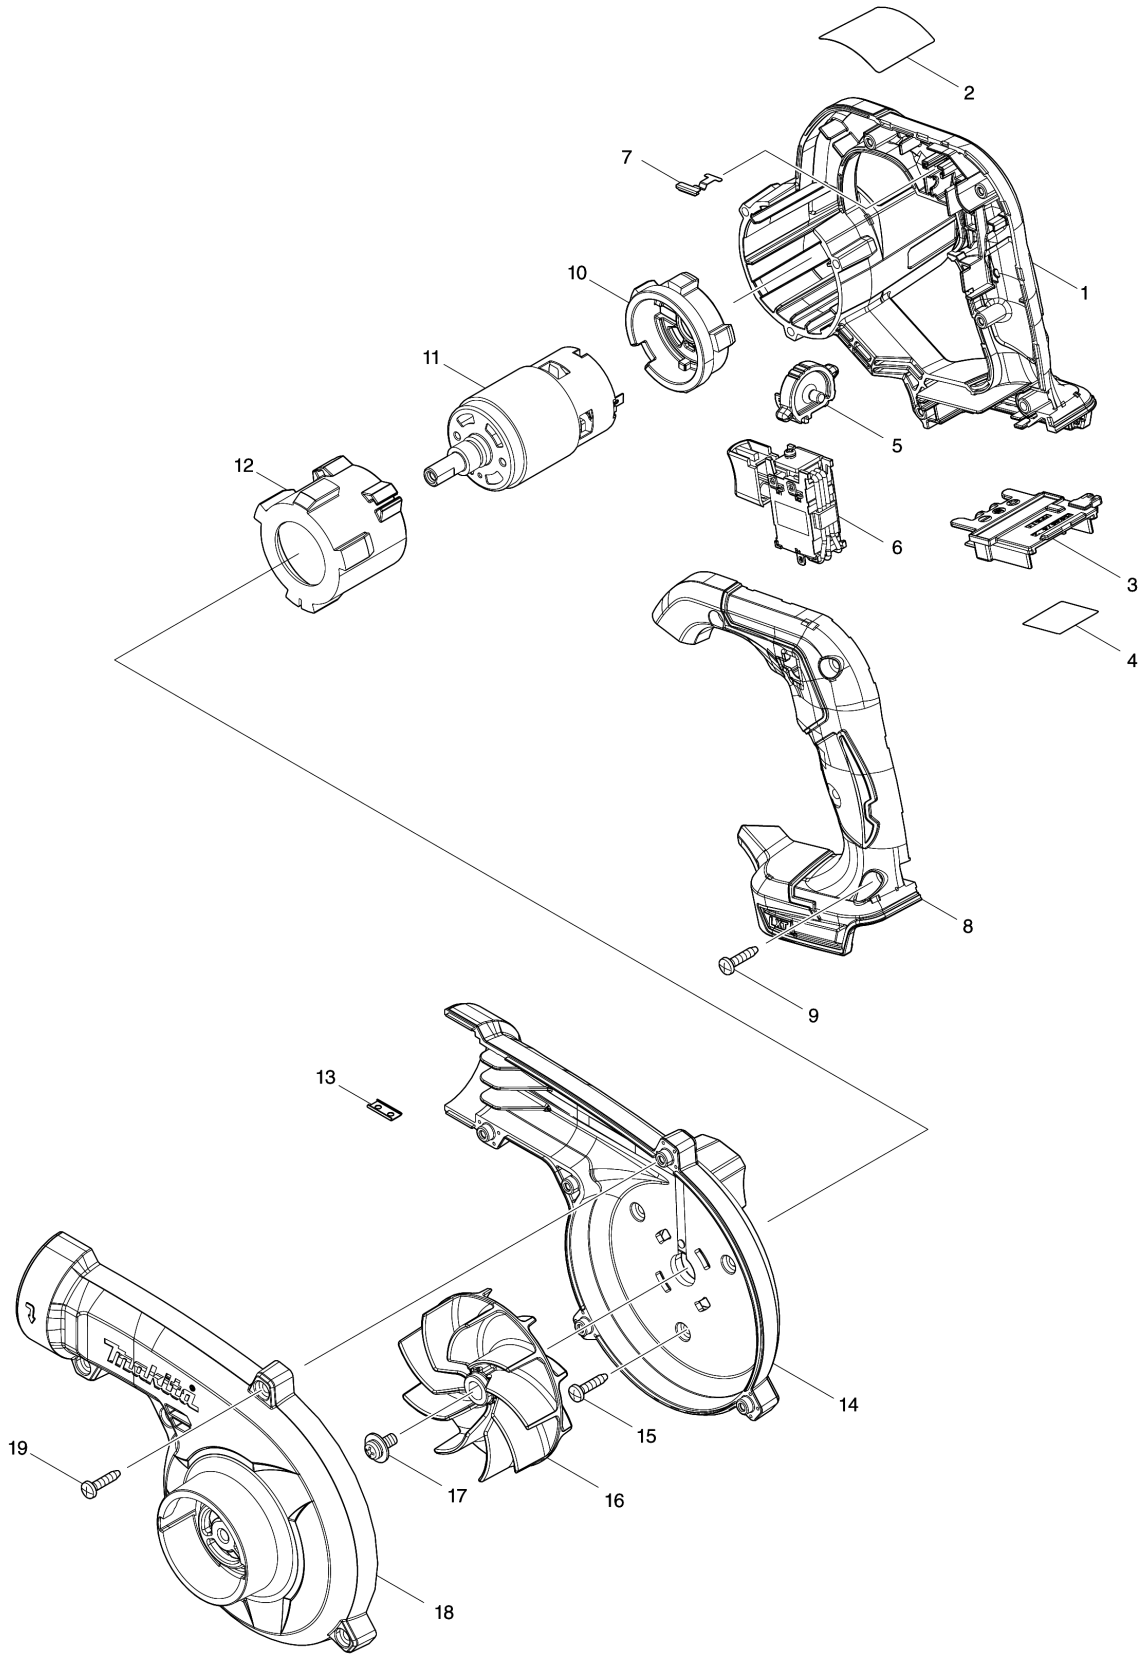

Model No.DUB186 CORDLESS BLOWER

Model No.DUB186 CORDLESS BLOWER

Item	Parts No.	Description	I/C	Qty	New/Old	Opt. 1	Opt. 2	Note
001	183P63-8	MOTOR HOUSING SET		1				
D10		INC. 8						
002	856X46-6	DUB186 NAME PLATE		1				
003	643874-2	TERMINAL		1				
004	856X53-9	DUB186 SERIAL NO. LABEL		1				
005	412573-5	DIAL		1				
006	632P93-1	SWITCH UNIT		1				
007	232620-4	LEAF SPRING		1				
008	183P63-8	MOTOR HOUSING SET		1				
D10		INC. 1						
009	266326-2	TAPPING SCREW 4X18		5				
010	422589-2	MOTOR RUBBER RING B		1				
011	629484-9	DC MOTOR		1				
012	422588-4	MOTOR RUBBER RING A		1				
013	345998-7	SET PLATE		1				
014	140U56-8	FAN HOUSING COMPLETE		1				
C10	8012T7-9	CAUTION LABEL		1				
015	266326-2	TAPPING SCREW 4X18		3				
016	240210-9	FAN 85		1				
017	265B25-5	PAN HEAD SCREW M5X12 WITH WG		1				
018	412572-7	FAN COVER		1				
019	266326-2	TAPPING SCREW 4X18		5				
A02	191G09-6	GARDEN NOZZLE ASSEMBLY SET		1				
C10	412574-3	JOINT		1				
A06	123245-4	NOZZLE ASS'Y		1				
C10	454703-2	JOINT		1				
E01	807950-8	SOUND 95DB LABEL		1				

Please order the parts with part number.

Print Date 28/4/2020