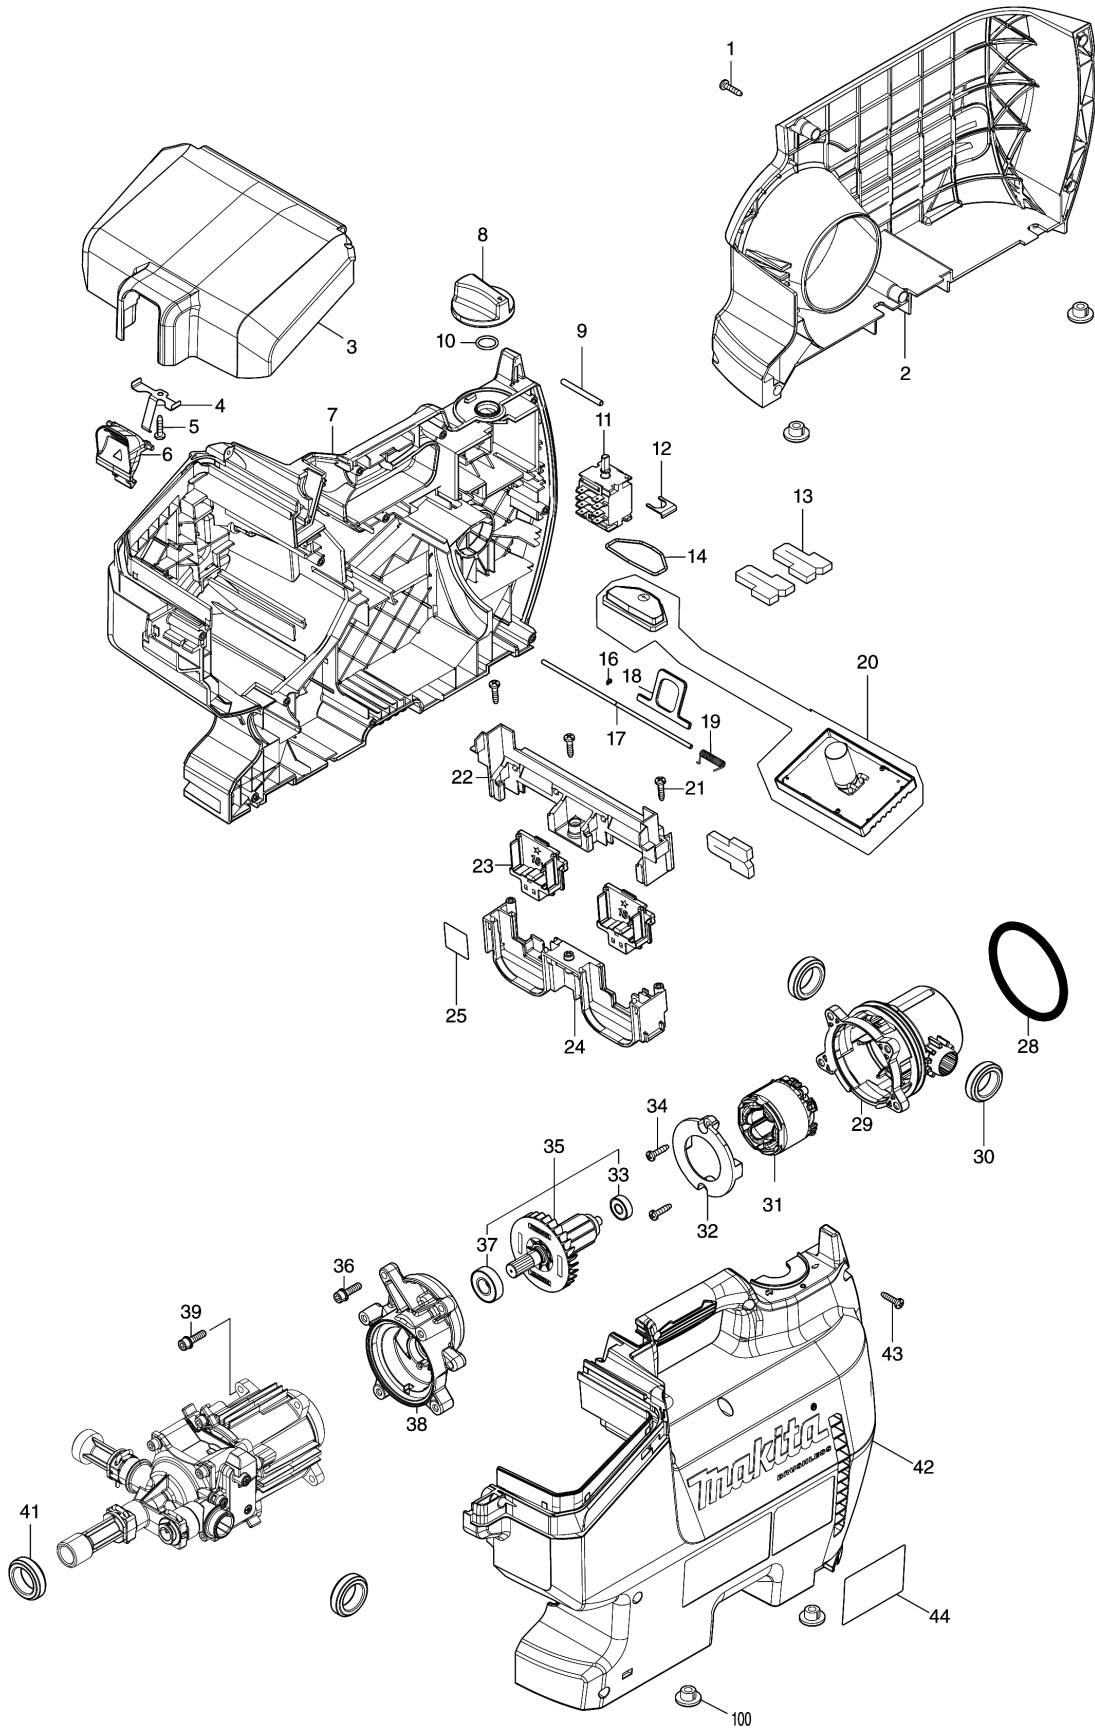

Model No.DHW080 CORDLESS HIGH PRESSURE WASHER