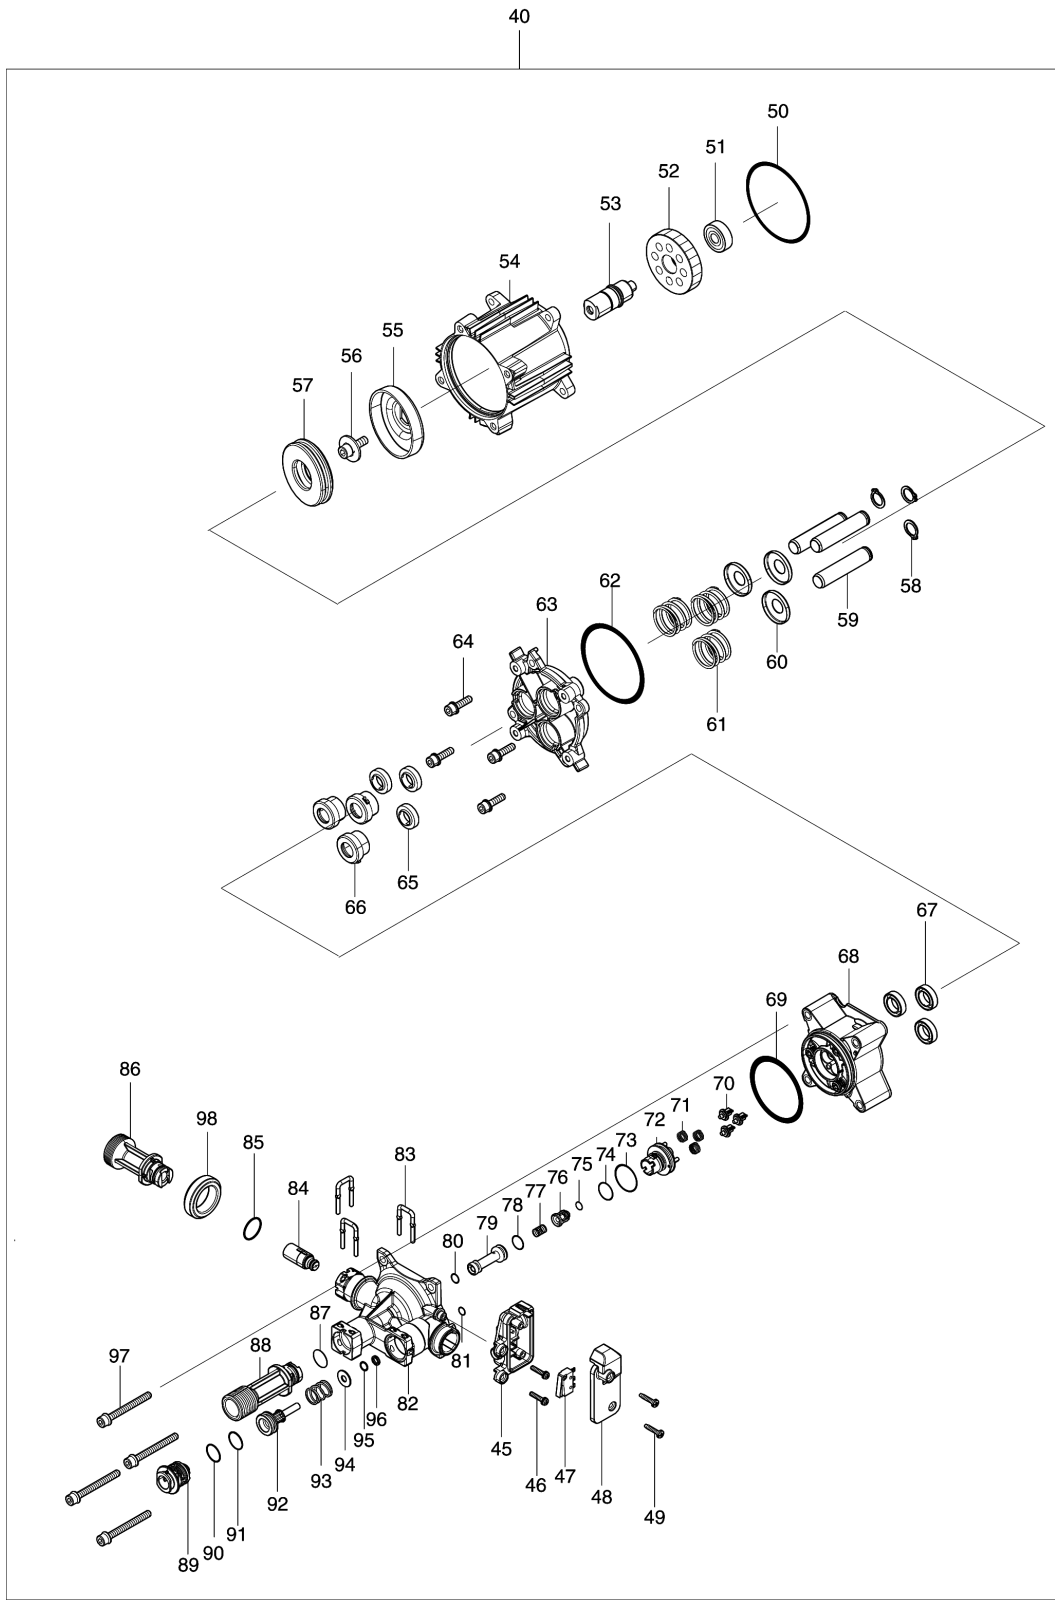

Model No.DHW080 CORDLESS HIGH PRESSURE WASHER