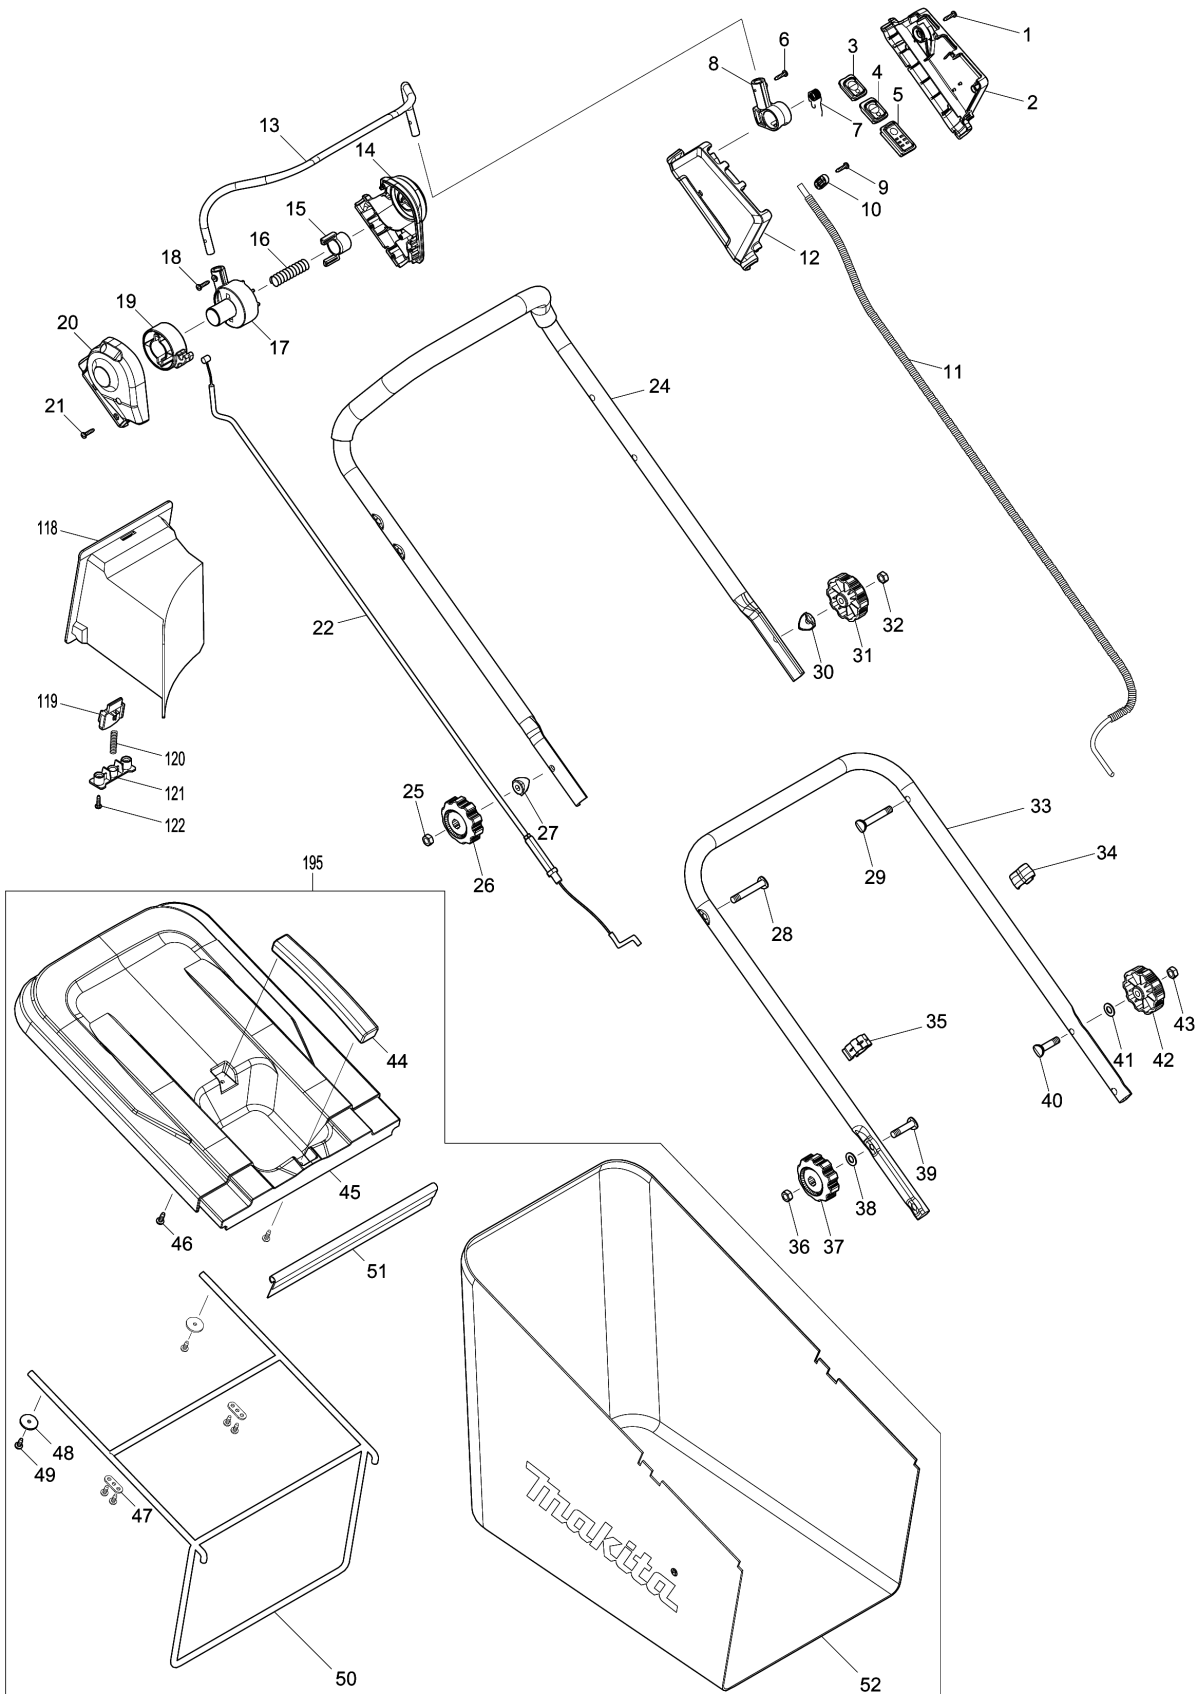

Model No.DLM460 460MM CORDLESS LAWN MOWER

Model No.DLM460 460MM CORDLESS LAWN MOWER

Model No.DLM460 460MM CORDLESS LAWN MOWER

Model No.DLM460 460MM CORDLESS LAWN MOWER

分解圖號	零件編號	品名	交換	數量	New/Old	選擇1	選擇2	註記
001	266326-2	TAPPING SCREW 4X18		4				
002	183K45-0	SWITCH BOX SET		1				
	D10	INC. 12						
003	140F09-7	SWITCH CIRCUIT COMPLETE		1				
	C10	810D46-0	SWITCH LABEL	1				
004	140F10-2	SWITCH CIRCUIT COMPLETE		1				
	C10	818A74-1	SWITCH LABEL	1				
005	140F08-9	LED CIRCUIT COMPLETE		1				
	C10	818A73-3	LED CIRCUIT COMPLETE	1				
006	266324-6	TAPPING SCREW 4X22		1				
007	232470-7	TORSION SPRING 12		1				
008	458803-0	LEVER SUPPORT		1				
009	266326-2	TAPPING SCREW 4X18		2				
010	687124-5	STRAIN RELIEF		1				
011	699115-4	POWER SUPPLY CORD UNIT		1				
012	183K45-0	SWITCH BOX SET		1				
	D10	INC. 2						
013	327208-4	SWITCH LEVER		1				
014	183K56-5	LEVER BOX SET		1				
	C10	818A72-5	INDICATION LABEL	1				
	D10	INC. 20						
015	458807-2	LOCK OFF BUTTON		1				
016	231227-3	COMPRESSION SPRING 15		1				
017	458805-6	DRIVING SLEEVE A		1				
018	266324-6	TAPPING SCREW 4X22		1				
019	458806-4	DRIVING SLEEVE B		1				
020	183K56-5	LEVER BOX SET		1				
	C10	818A72-5	INDICATION LABEL	1				
	D10	INC. 14						
021	266326-2	TAPPING SCREW 4X18		4				
022	162509-1	CONTROL CABLE		1				
024	DA00001255	HANDLE UPPER + GRIP RUBBER		1				
025	DA00000563	HEXAGON NUT M8		1				
026	DA00000564	KNOB		1				
027	DA00000924	PLASTIC SADDLE WASHER 8		1				
028	DA00000569	SADDLE HEAD BOLT M8X58		1				
029	DA00000569	SADDLE HEAD BOLT M8X58		1				
030	DA00000924	PLASTIC SADDLE WASHER 8		1				
031	DA00000564	KNOB		1				
032	DA00000563	HEXAGON NUT M8		1				
033	671001606	LOWER HANDLE BAR		1				
034	458810-3	CABLE CLAMP		1				
035	671611001	CABLE CLIP		1				
036	DA00000563	HEXAGON NUT M8		1				