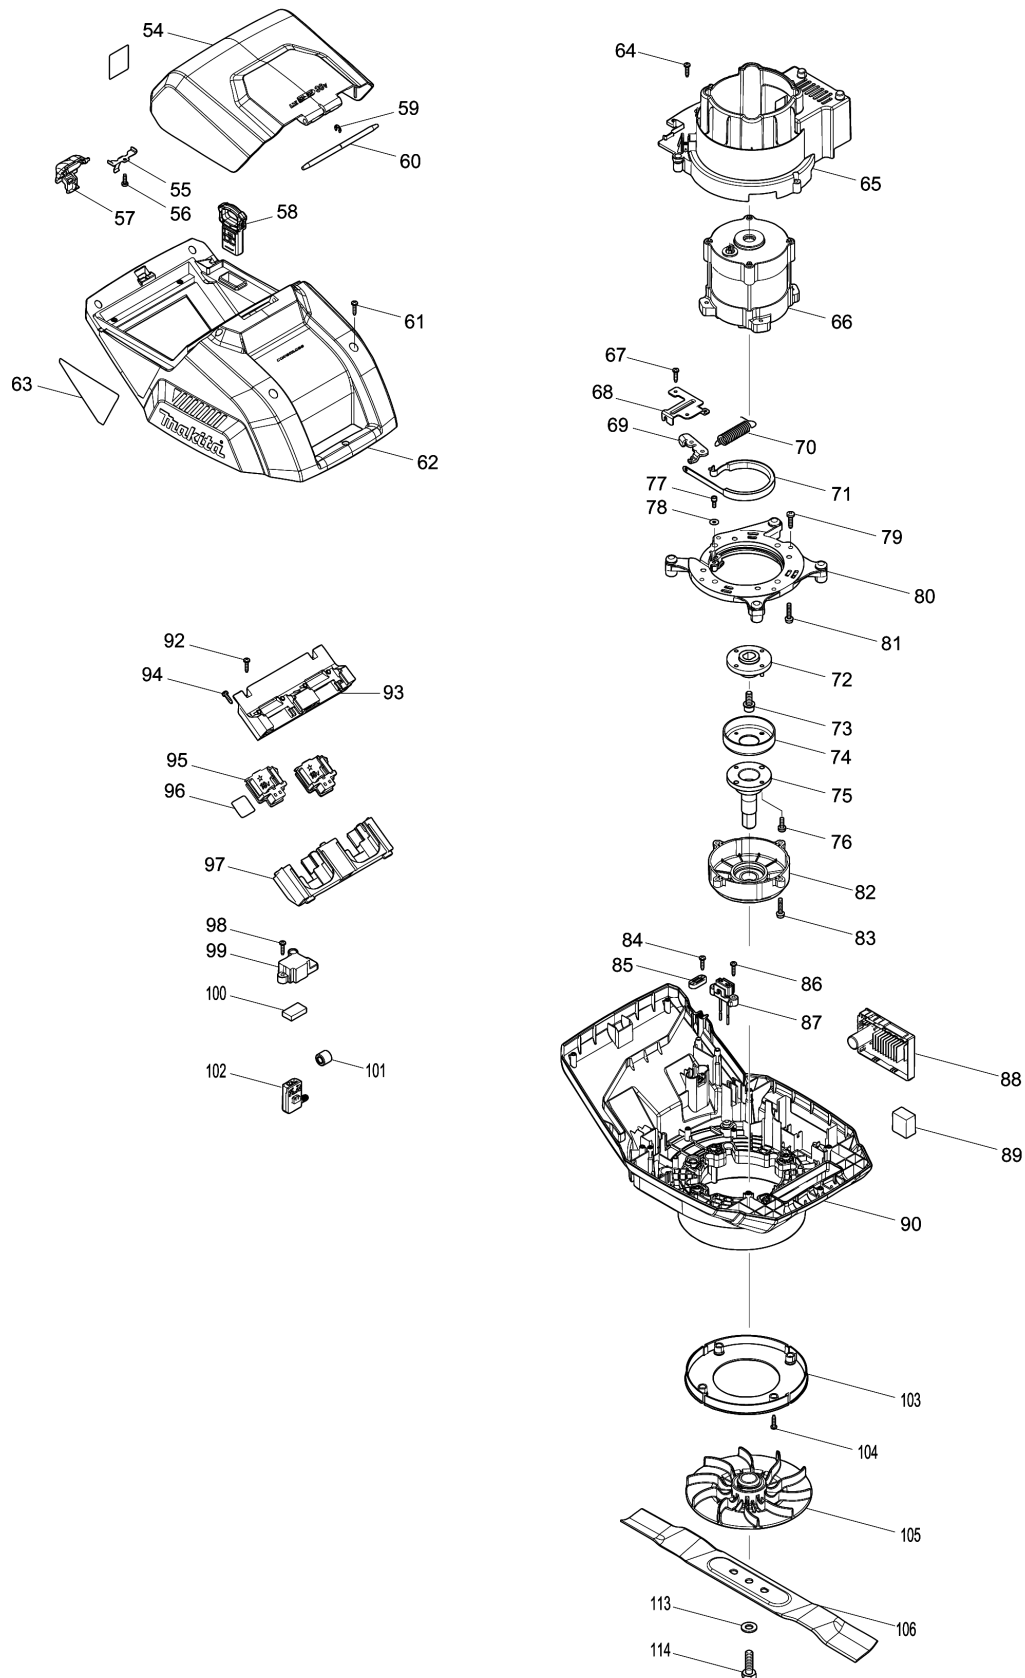

Model No.DLM460 460MM CORDLESS LAWN MOWER

Model No.DLM460 460MM CORDLESS LAWN MOWER

Model No.DLM460 460MM CORDLESS LAWN MOWER

Model No.DLM460 460MM CORDLESS LAWN MOWER

分解圖號	零件編號	品名	交換	數量	New/Old	選擇1	選擇2	註記
001	266326-2	TAPPING SCREW 4X18		4				
002	183K45-0	SWITCH BOX SET		1				
	D10	INC. 12						
003	140F09-7	SWITCH CIRCUIT COMPLETE		1				
	C10	810D46-0	SWITCH LABEL	1				
004	140F10-2	SWITCH CIRCUIT COMPLETE		1				
	C10	818A74-1	SWITCH LABEL	1				
005	140F08-9	LED CIRCUIT COMPLETE		1				
	C10	818A73-3	LED CIRCUIT COMPLETE	1				
006	266324-6	TAPPING SCREW 4X22		1				
007	232470-7	TORSION SPRING 12		1				
008	458803-0	LEVER SUPPORT		1				
009	266326-2	TAPPING SCREW 4X18		2				
010	687124-5	STRAIN RELIEF		1				
011	699115-4	POWER SUPPLY CORD UNIT		1				
012	183K45-0	SWITCH BOX SET		1				
	D10	INC. 2						
013	327208-4	SWITCH LEVER		1				
014	183K56-5	LEVER BOX SET		1				
	C10	818A72-5	INDICATION LABEL	1				
	D10	INC. 20						
015	458807-2	LOCK OFF BUTTON		1				
016	231227-3	COMPRESSION SPRING 15		1				
017	458805-6	DRIVING SLEEVE A		1				
018	266324-6	TAPPING SCREW 4X22		1				
019	458806-4	DRIVING SLEEVE B		1				
020	183K56-5	LEVER BOX SET		1				
	C10	818A72-5	INDICATION LABEL	1				
	D10	INC. 14						
021	266326-2	TAPPING SCREW 4X18		4				
022	162509-1	CONTROL CABLE		1				
024	DA00001255	HANDLE UPPER + GRIP RUBBER		1				
025	DA00000563	HEXAGON NUT M8		1				
026	DA00000564	KNOB		1				
027	DA00000924	PLASTIC SADDLE WASHER 8		1				
028	DA00000569	SADDLE HEAD BOLT M8X58		1				
029	DA00000569	SADDLE HEAD BOLT M8X58		1				
030	DA00000924	PLASTIC SADDLE WASHER 8		1				
031	DA00000564	KNOB		1				
032	DA00000563	HEXAGON NUT M8		1				
033	671001606	LOWER HANDLE BAR		1				
034	458810-3	CABLE CLAMP		1				
035	671611001	CABLE CLIP		1				
036	DA00000563	HEXAGON NUT M8		1				