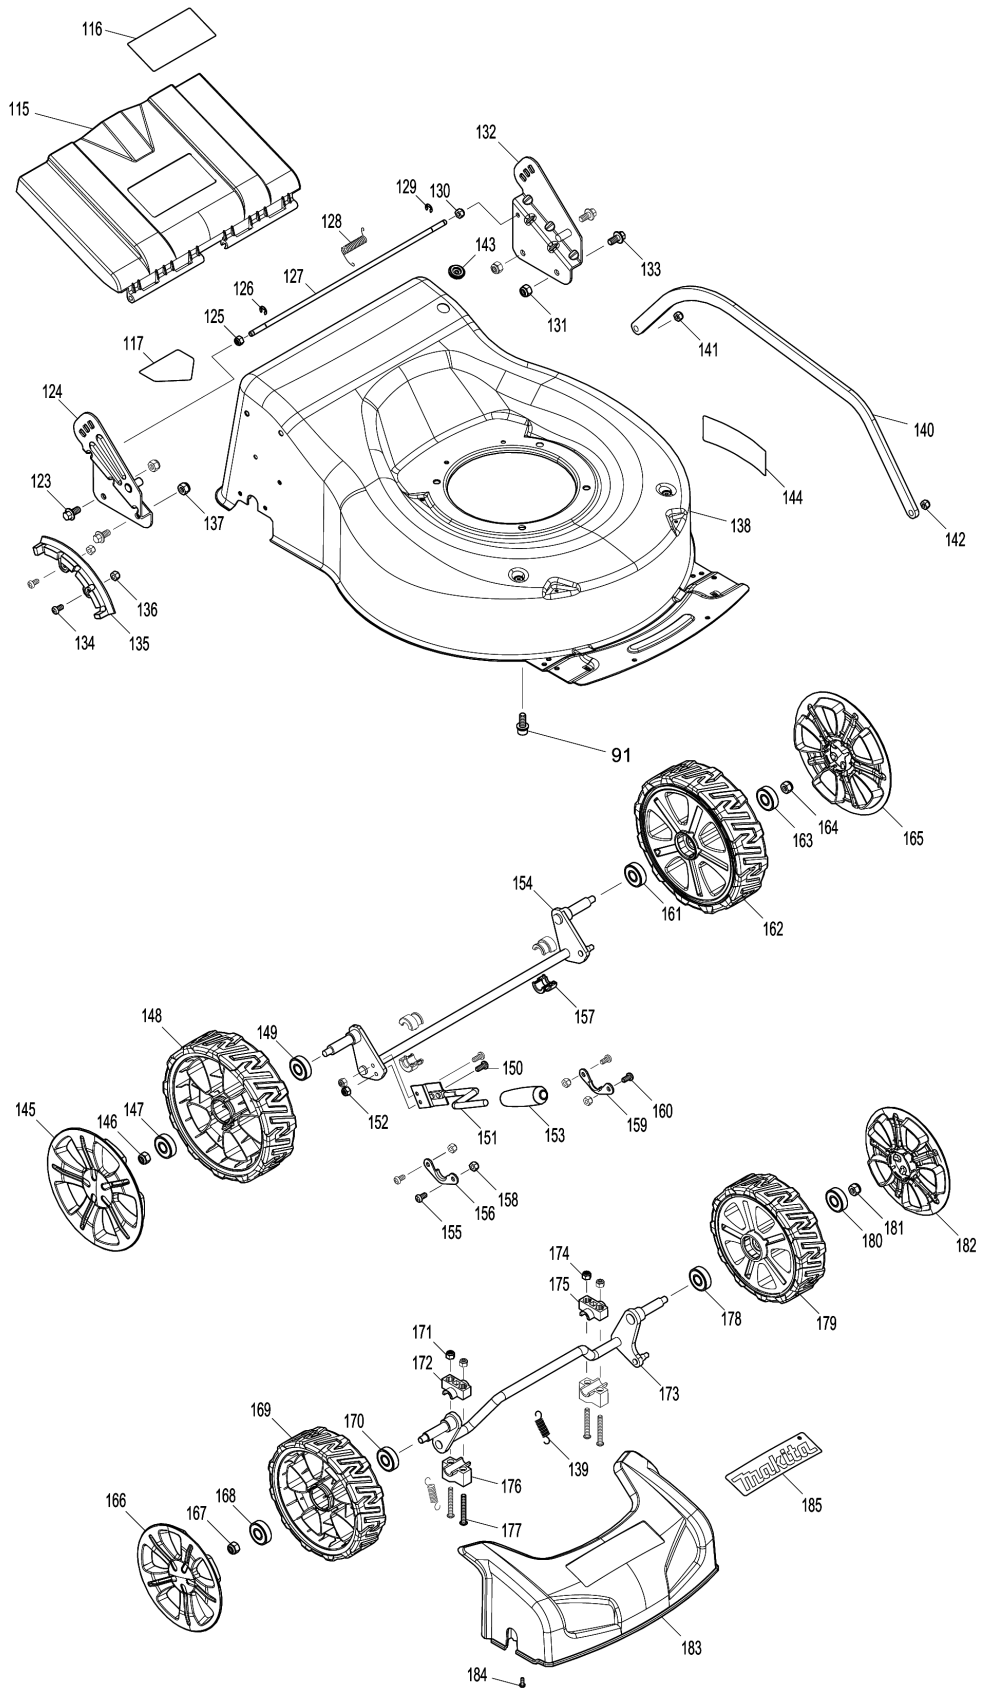

Model No.DLM460 460MM CORDLESS LAWN MOWER

Model No.DLM460 460MM CORDLESS LAWN MOWER

Model No.DLM460 460MM CORDLESS LAWN MOWER

Model No.DLM460 460MM CORDLESS LAWN MOWER

分解圖號	零件編號	品名	交換	數量	New/Old	選擇1	選擇2	註記
001	266326-2	TAPPING SCREW 4X18		4				
002	183K45-0	SWITCH BOX SET		1				
	D10	INC. 12						
003	140F09-7	SWITCH CIRCUIT COMPLETE		1				
	C10	810D46-0	SWITCH LABEL	1				
004	140F10-2	SWITCH CIRCUIT COMPLETE		1				
	C10	818A74-1	SWITCH LABEL	1				
005	140F08-9	LED CIRCUIT COMPLETE		1				
	C10	818A73-3	LED CIRCUIT COMPLETE	1				
006	266324-6	TAPPING SCREW 4X22		1				
007	232470-7	TORSION SPRING 12		1				
008	458803-0	LEVER SUPPORT		1				
009	266326-2	TAPPING SCREW 4X18		2				
010	687124-5	STRAIN RELIEF		1				
011	699115-4	POWER SUPPLY CORD UNIT		1				
012	183K45-0	SWITCH BOX SET		1				
	D10	INC. 2						
013	327208-4	SWITCH LEVER		1				
014	183K56-5	LEVER BOX SET		1				
	C10	818A72-5	INDICATION LABEL	1				
	D10	INC. 20						
015	458807-2	LOCK OFF BUTTON		1				
016	231227-3	COMPRESSION SPRING 15		1				
017	458805-6	DRIVING SLEEVE A		1				
018	266324-6	TAPPING SCREW 4X22		1				
019	458806-4	DRIVING SLEEVE B		1				
020	183K56-5	LEVER BOX SET		1				
	C10	818A72-5	INDICATION LABEL	1				
	D10	INC. 14						
021	266326-2	TAPPING SCREW 4X18		4				
022	162509-1	CONTROL CABLE		1				
024	DA00001255	HANDLE UPPER + GRIP RUBBER		1				
025	DA00000563	HEXAGON NUT M8		1				
026	DA00000564	KNOB		1				
027	DA00000924	PLASTIC SADDLE WASHER 8		1				
028	DA00000569	SADDLE HEAD BOLT M8X58		1				
029	DA00000569	SADDLE HEAD BOLT M8X58		1				
030	DA00000924	PLASTIC SADDLE WASHER 8		1				
031	DA00000564	KNOB		1				
032	DA00000563	HEXAGON NUT M8		1				
033	671001606	LOWER HANDLE BAR		1				
034	458810-3	CABLE CLAMP		1				
035	671611001	CABLE CLIP		1				
036	DA00000563	HEXAGON NUT M8		1				