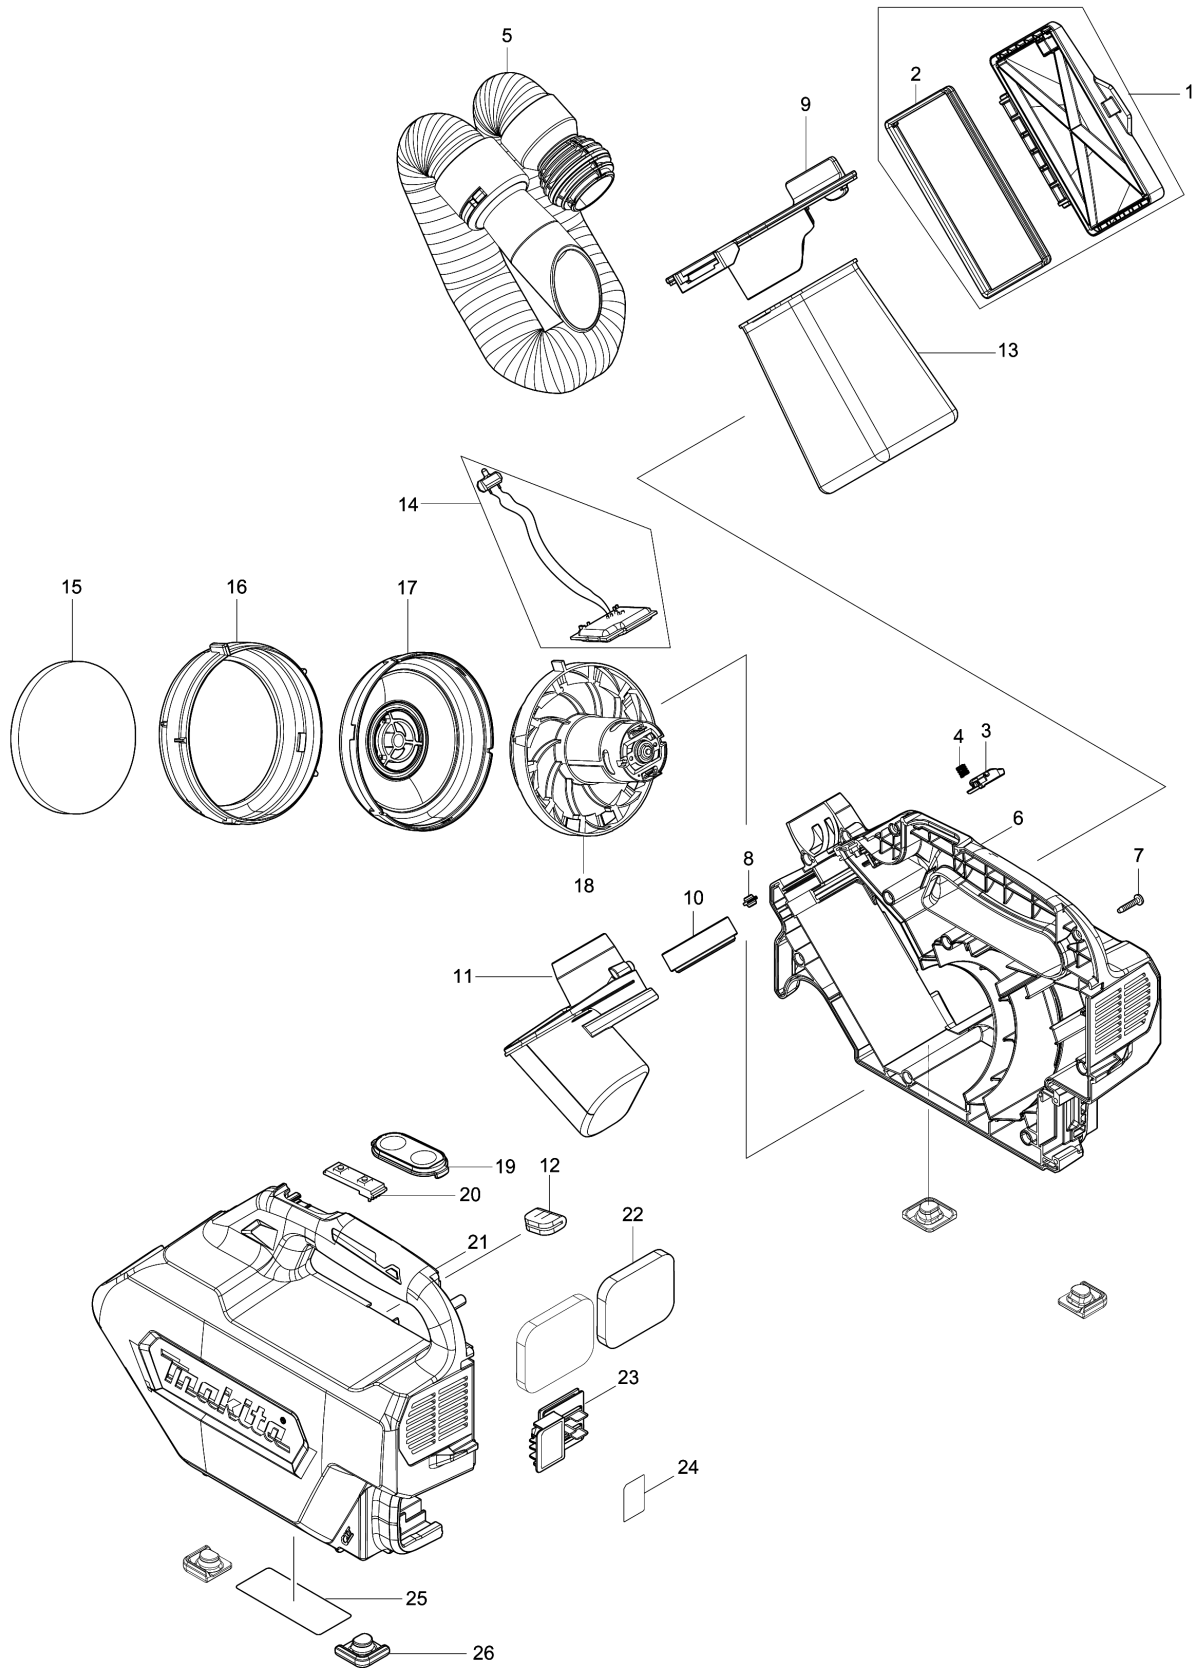

Model No.CL121D CORDLESS CLEANER

Model No.CL121D CORDLESS CLEANER

| 分解圖號 | 零件編號 | 品名 | 交換 | 數量 | New/Old | 選擇1 | 選擇2 | 註記 |
|------|----------|--------------------------------|----|----|---------|-----|-----|----|
| 001 | 136100-1 | DUST BOX COVER ASS'Y | | 1 | | | | |
| D10 | | INC. 2 | | | | | | |
| 002 | 422433-3 | SEAL | | 1 | | | | |
| 003 | 459050-6 | STOPPER PLATE | | 1 | | | | |
| 004 | 232485-4 | COMPRESSION SPRING 5 | | 1 | | | | |
| 005 | 140H92-6 | HOSE COMPLETE | | 1 | | | | |
| C10 | 140J50-4 | HOSE JOINT COMPLETE | | 1 | * | | | |
| C20 | 459042-5 | STRAIGHT PIPE | | 1 | | | | |
| C30 | 459043-3 | SLEEVE | | 1 | * | | | |
| C40 | 459044-1 | STOPPER | | 1 | | | | |
| 006 | 183L86-2 | HOUSING SET | | 1 | | | | |
| D10 | | INC. 1,3,4,12,21,26 | | | | | | |
| 007 | 266429-2 | TAPPING SCREW 3X16 | | 10 | | | | |
| 008 | 450522-4 | LENS | | 1 | | | | |
| 009 | 143677-9 | VALVE STAY COMPLETE | | 1 | | | | |
| 010 | 422434-1 | PACKING | | 1 | | | | |
| 011 | 459048-3 | HOSE JOINT HOLDER | | 1 | | | | |
| 012 | 424246-8 | SPONGE SHEET | | 1 | | | | |
| 013 | 166119-6 | EASY SHAKE OFF DUST BAG | | 1 | | | | |
| 014 | 632N33-7 | CONTROLLER UNIT | | 1 | | | | |
| 015 | 422440-6 | SPONGE SHEET 90 | | 1 | | | | |
| 016 | 422421-0 | RUBBER RING | | 1 | | | | |
| 017 | 459035-2 | FAN COVER | | 1 | | | | |
| 018 | 127237-5 | MOTOR ASSEMBLY | | 1 | | | | |
| 019 | 144096-2 | SWITCH PLATE COMPLETE | | 1 | | | | |
| C10 | 810P35-7 | SWITCH LABEL | | 1 | | | | |
| 020 | 631973-2 | SWITCH UNIT | | 1 | | | | |
| 021 | 183L86-2 | HOUSING SET | | 1 | | | | |
| D10 | | INC. 1,3,4,6,12,26 | | | | | | |
| 022 | 422439-1 | SPONGE SHEET 47-57 | | 2 | | | | |
| 023 | 644813-5 | TERMINAL | | 1 | | | | |
| 024 | 855M51-4 | CL121D SERIAL NO. LABEL | | 1 | | | | |
| 025 | 855M45-9 | CL121D NAME PLATE | | 1 | | | | |
| 026 | 422435-9 | FOOT | | 4 | | | | |
| A01 | 140H94-2 | SOFT BRUSH 360 COMPLETE | | 1 | | | | |
| A02 | 140H95-0 | SEAT NOZZLE 120 COMPLETE | | 1 | | | | |
| A03 | 140J64-3 | BLOWER NOZZLE COMPLETE | | 1 | | | | |
| A04 | 162544-9 | SHOULDER BELT | | 1 | | | | |
| A05 | 194566-1 | PAPER FILTER SET (5PCS/SET) | | 1 | | | | |
| A06 | 422437-5 | RUBBER NOZZLE 330 | | 1 | | | | |
| A07 | 459056-4 | MAT NOZZLE 120 | | 1 | | | | |
| A08 | 832188-6 | TOOL BAG | | 1 | | | | |
| A12X | 456128-6 | BATTERY COVER | | 1 | | | | |
| A12Y | 456128-6 | BATTERY COVER | | 1 | | | | |