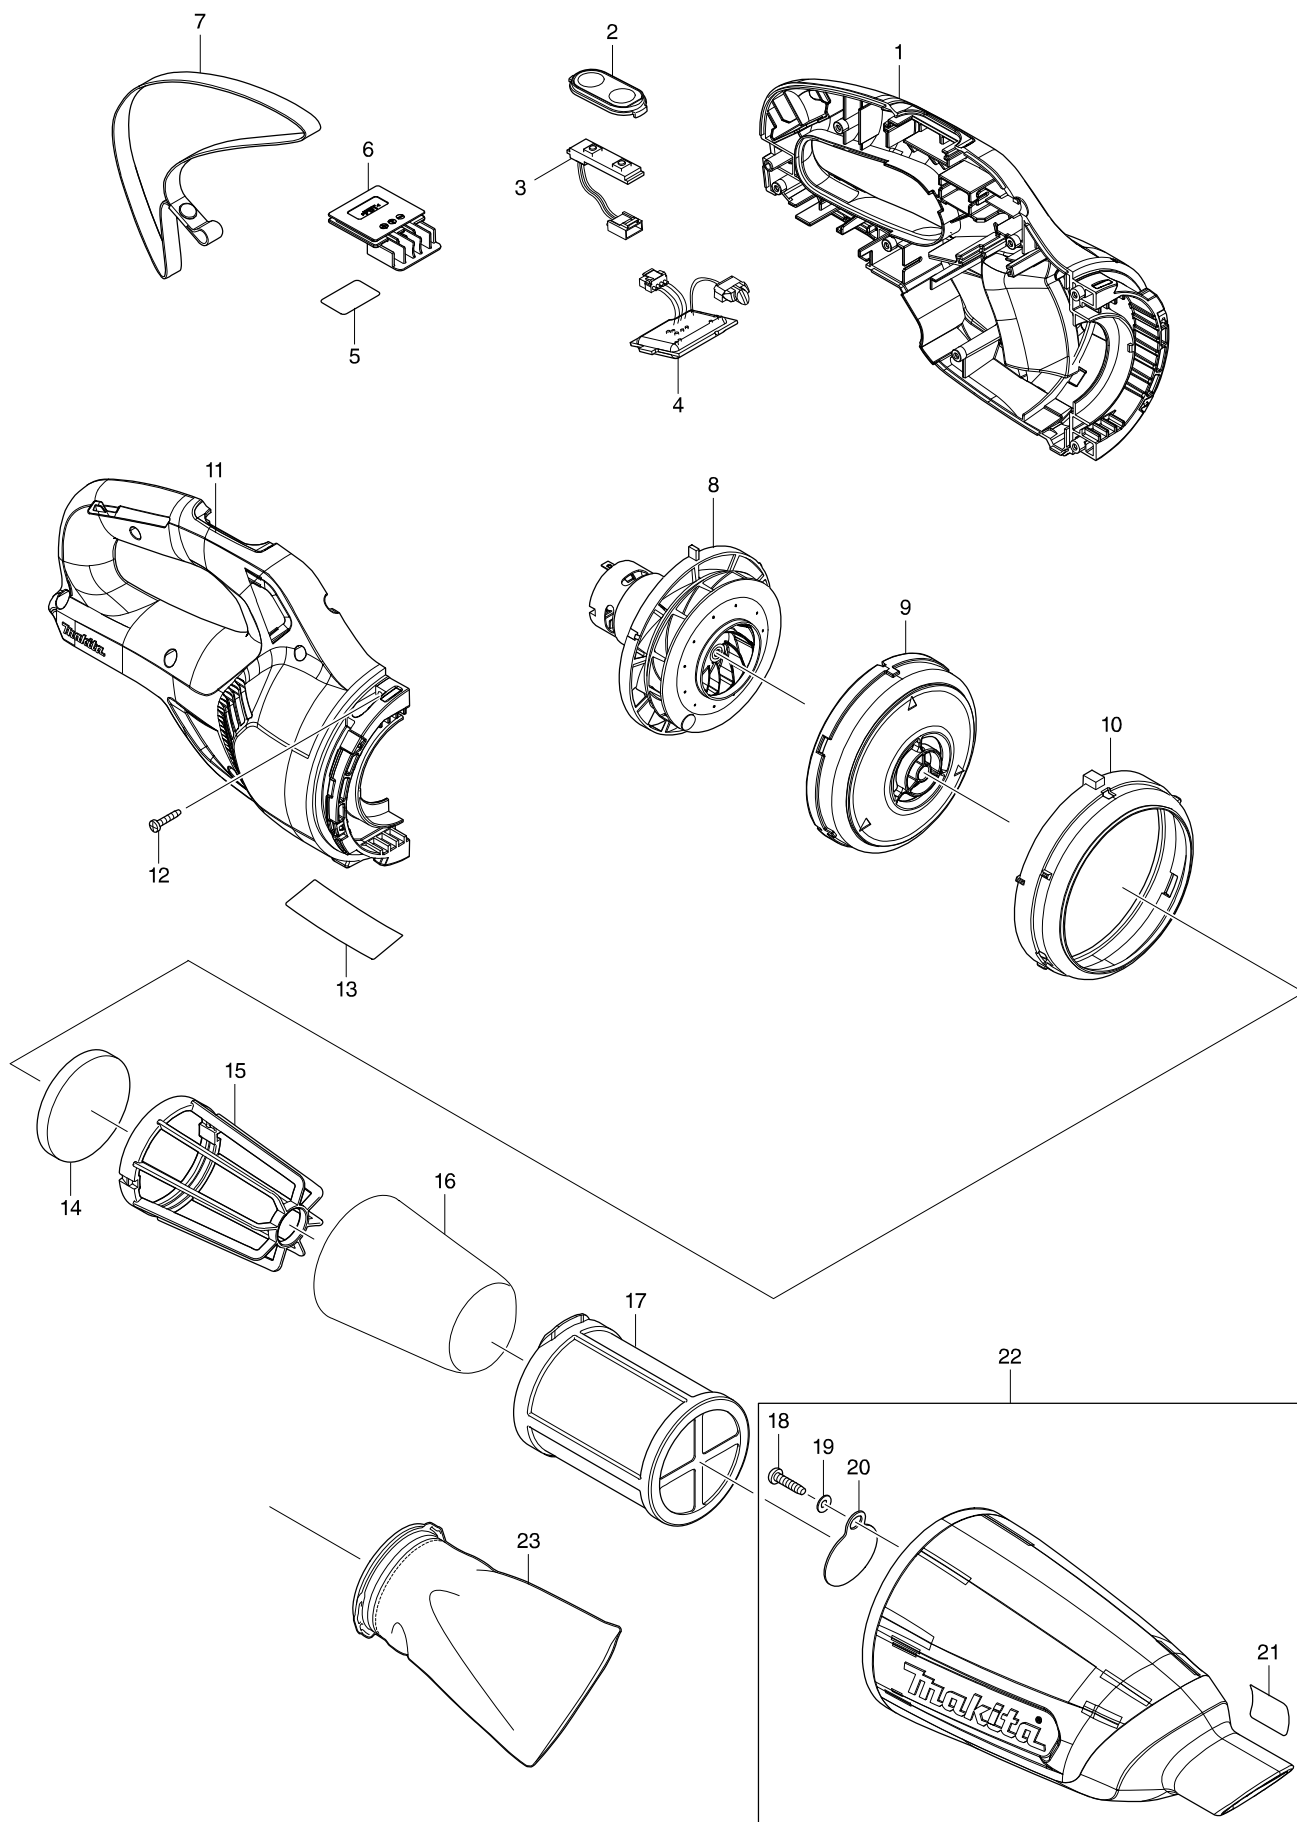

型號 CL108FD CORDLESS CLEANER

型號 CL108FD CORDLESS CLEANER

分解圖號	零件編號	品名	交換	數量	N/O	選擇1	選擇2	註記
C10	424913-5	SPONGE SHEET 35-70		2				
D10		INC. 11						
001U	183K48-4	HOUSING SET		1				
001V	183K48-4	HOUSING SET		1				
001W	183K48-4	HOUSING SET		1				
001X	183K49-2	HOUSING SET		1				
001Y	183K49-2	HOUSING SET		1				
001Z	183K49-2	HOUSING SET		1				
002	144096-2	SWITCH PLATE COMPLETE		1				
003	631973-2	SWITCH UNIT		1				
004	632N07-8	CONTROLLER UNIT		1				
C10	620601-4	LED CIRCUIT		1				
005	854T81-4	CL108FD SERIAL NO. LABEL		1				
006	644813-5	TERMINAL		1				
007	163400-6	HANDSTRAP		1				
008	126846-7	MOTOR ASSEMBLY		1				
009	458834-9	FAN COVER		1				
010	422377-7	RUBBER RING		1				
C10	424913-5	SPONGE SHEET 35-70		2				
D10		INC. 1						
011U	183K48-4	HOUSING SET		1				
011V	183K48-4	HOUSING SET		1				
011W	183K48-4	HOUSING SET		1				
011X	183K49-2	HOUSING SET		1				
011Y	183K49-2	HOUSING SET		1				
011Z	183K49-2	HOUSING SET		1				
012	266429-2	TAPPING SCREW 3X16		7				
013	854T75-9	CL108FD NAME PLATE		1				
014	422268-2	SPONGE SHEET 57		1				
015	458467-0	STAY		1				
016	443060-3	FILTER		1				
017	451208-3	PRE-FILTER		1				
018	265995-6	TAPPING SCREW 4X18		1				
019	941051-3	FLAT WASHER 4		1				
020	424208-6	VALVE		1				
021	809293-4	INDICATION LABEL		1				
D10		INC. 18-21						
022U	140G24-7	CAPSULE COMPLETE		1				
022V	140G24-7	CAPSULE COMPLETE		1				
022W	140G24-7	CAPSULE COMPLETE		1				
022X	140G25-5	CAPSULE COMPLETE		1				
022Y	140G25-5	CAPSULE COMPLETE		1				
022Z	140G25-5	CAPSULE COMPLETE		1				
C10	451410-8	ROLLER		4				
C20	268208-4	PIN 3		4				
C30	424096-1	WIPER		1				
A01U	123486-2	FLOOR T-NOZZLE 28 WHI		1				
A01V	123486-2	FLOOR T-NOZZLE 28 WHI		1				