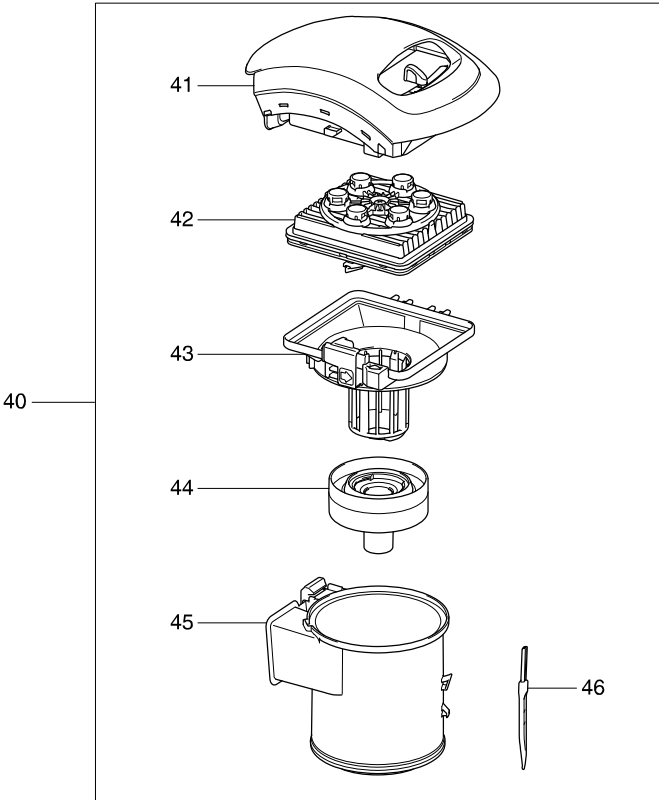

Model No. DCL500 CORDLESS CYCLONE CLEANER

Model No. DCL500 CORDLESS CYCLONE CLEANER

Model No. DCL500 CORDLESS CYCLONE CLEANER

Model No. DCL500 CORDLESS CYCLONE CLEANER

Item	Parts No.	Description	I/C	Qty	N/O	Sales	Purch.	Note
001	SH00000011	BODY DECORATION L		1				
002	SH00000021	SCREW M4X12 BLACK		1				
003	SH00000020	SCREW M4X16 SILVER		2				
004	SH00000019	SCREW M4X12 SILVER		2				
005	SH00000009	WHEEL COVER L		1				
006	SH00000006	UPPER BODY L		1				
007	SH00000002	WHEEL BASE		1				
008	SH00000003	WHEEL GIDE		1				
009	SH00000019	SCREW M4X12 SILVER		4				
010	SH00000051	FERRITE		1				
011	SH00000015	DUCT COVER ASSY		1				
012	SH00000019	SCREW M4X12 SILVER		3				
013	SH00000001	ELECTRONIC DEVICE		1	*			
013-1	SH00000061	ELECTRONIC DEVICE	<	1				
014	SH00000005	LOWER BODY 2ND ASSY		1				
D10		15,16						
015	SH00000057	ROLLER D		1				
016	SH00000047	ROLLER SHAFT D		1				
017	SH00000003	WHEEL GIDE		1				
018	SH00000002	WHEEL BASE		1				
019	SH00000007	UPPER BODY R		1				
020	SH00000010	WHEEL COVER R		1				
021	SH00000020	SCREW M4X16 SILVER		2				
022	SH00000019	SCREW M4X12 SILVER		2				
023	SH00000021	SCREW M4X12 BLACK		1				
024	SH00000012	BODY DECORATION R		1				
025	SH00000016	EXHAUST COVER ASSY		1				
D10		26-29						
026	SH00000048	FREE FRAME ASSY		1				
027	SH00000049	WASHER		1				
028	SH00000050	SPECIAL TAP.SCREW		1	*			
028-1	SH00000019	SCREW M4X12 SILVER	O	1				
029	SH00000021	SCREW M4X12 BLACK		2				
030	SH00000019	SCREW M4X12 SILVER		4				
031	SH00000018	BATTERY HOLDER		1				
032	643899-6	TERMINAL		1				
033	SH00000004	SEAL TAPE		1				
034	SH00000017	MK100 LED CIRCUIT ASS		1				
035	SH00000014	LED PANEL ASSY		1				
036	SH00000019	SCREW M4X12 SILVER		1				
037	SH00000008	BODY INNER		1				
038	SH00000021	SCREW M4X12 BLACK		3				
039	SH00000022	SCREW M4X16 BLACK		1				
040	SH00000024	DUST CUP ASSY		1	*			
040-1	SH00000024	DUST CUP ASSY	O	1				
D10		INC. 40-46						
041	SH00000026	CUP COVER ASY		1				
042	SH00000027	CUP FILTER ASSY		1				