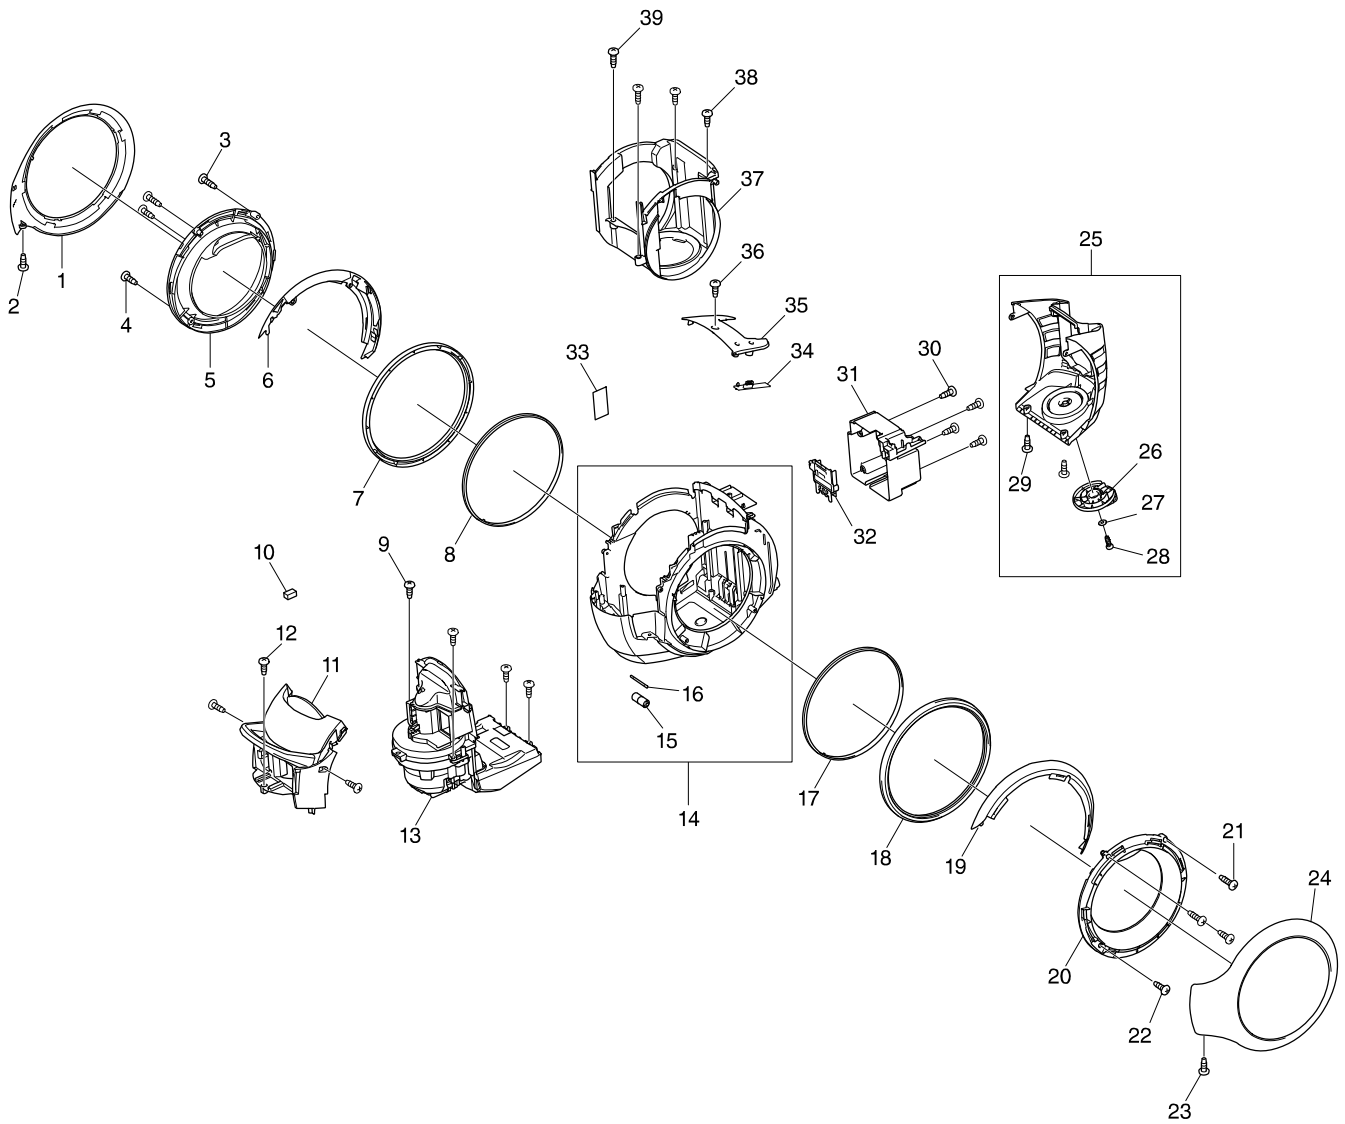

Model No. DCL500 CORDLESS CYCLONE CLEANER

Model No. DCL500 CORDLESS CYCLONE CLEANER

Model No. DCL500 CORDLESS CYCLONE CLEANER

Model No. DCL500 CORDLESS CYCLONE CLEANER

Item	Parts No.	Description	I/C	Qty	N/O	Sales	Purch.	Note
001	SH00000011	BODY DECORATION L		1				
002	SH00000021	SCREW M4X12 BLACK		1				
003	SH00000020	SCREW M4X16 SILVER		2				
004	SH00000019	SCREW M4X12 SILVER		2				
005	SH00000009	WHEEL COVER L		1				
006	SH00000006	UPPER BODY L		1				
007	SH00000002	WHEEL BASE		1				
008	SH00000003	WHEEL GIDE		1				
009	SH00000019	SCREW M4X12 SILVER		4				
010	SH00000051	FERRITE		1				
011	SH00000015	DUCT COVER ASSY		1				
012	SH00000019	SCREW M4X12 SILVER		3				
013	SH00000001	ELECTRONIC DEVICE		1	*			
013-1	SH00000061	ELECTRONIC DEVICE	<	1				
014	SH00000005	LOWER BODY 2ND ASSY		1				
D10		15,16						
015	SH00000057	ROLLER D		1				
016	SH00000047	ROLLER SHAFT D		1				
017	SH00000003	WHEEL GIDE		1				
018	SH00000002	WHEEL BASE		1				
019	SH00000007	UPPER BODY R		1				
020	SH00000010	WHEEL COVER R		1				
021	SH00000020	SCREW M4X16 SILVER		2				
022	SH00000019	SCREW M4X12 SILVER		2				
023	SH00000021	SCREW M4X12 BLACK		1				
024	SH00000012	BODY DECORATION R		1				
025	SH00000016	EXHAUST COVER ASSY		1				
D10		26-29						
026	SH00000048	FREE FRAME ASSY		1				
027	SH00000049	WASHER		1				
028	SH00000050	SPECIAL TAP.SCREW		1	*			
028-1	SH00000019	SCREW M4X12 SILVER	O	1				
029	SH00000021	SCREW M4X12 BLACK		2				
030	SH00000019	SCREW M4X12 SILVER		4				
031	SH00000018	BATTERY HOLDER		1				
032	643899-6	TERMINAL		1				
033	SH00000004	SEAL TAPE		1				
034	SH00000017	MK100 LED CIRCUIT ASS		1				
035	SH00000014	LED PANEL ASSY		1				
036	SH00000019	SCREW M4X12 SILVER		1				
037	SH00000008	BODY INNER		1				
038	SH00000021	SCREW M4X12 BLACK		3				
039	SH00000022	SCREW M4X16 BLACK		1				
040	SH00000024	DUST CUP ASSY		1	*			
040-1	SH00000024	DUST CUP ASSY	O	1				
D10		INC. 40-46						
041	SH00000026	CUP COVER ASY		1				
042	SH00000027	CUP FILTER ASSY		1				