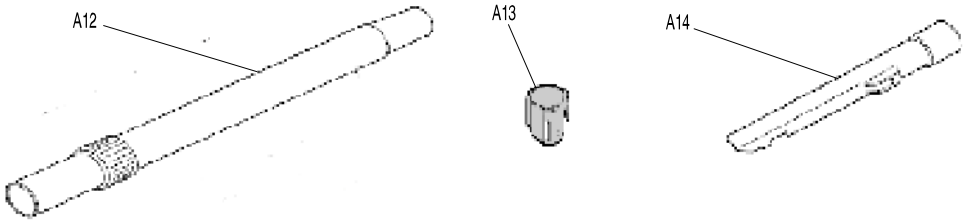

Model No. DCL500 CORDLESS CYCLONE CLEANER

Model No. DCL500 CORDLESS CYCLONE CLEANER

Model No. DCL500 CORDLESS CYCLONE CLEANER

Model No. DCL500 CORDLESS CYCLONE CLEANER

Item	Parts No.	Description	I/C	Qty	N/O	Sales	Purch.	Note
001	SH00000011	BODY DECORATION L		1				
002	SH00000021	SCREW M4X12 BLACK		1				
003	SH00000020	SCREW M4X16 SILVER		2				
004	SH00000019	SCREW M4X12 SILVER		2				
005	SH00000009	WHEEL COVER L		1				
006	SH00000006	UPPER BODY L		1				
007	SH00000002	WHEEL BASE		1				
008	SH00000003	WHEEL GIDE		1				
009	SH00000019	SCREW M4X12 SILVER		4				
010	SH00000051	FERRITE		1				
011	SH00000015	DUCT COVER ASSY		1				
012	SH00000019	SCREW M4X12 SILVER		3				
013	SH00000001	ELECTRONIC DEVICE		1	*			
013-1	SH00000061	ELECTRONIC DEVICE	<	1				
014	SH00000005	LOWER BODY 2ND ASSY		1				
D10		15,16						
015	SH00000057	ROLLER D		1				
016	SH00000047	ROLLER SHAFT D		1				
017	SH00000003	WHEEL GIDE		1				
018	SH00000002	WHEEL BASE		1				
019	SH00000007	UPPER BODY R		1				
020	SH00000010	WHEEL COVER R		1				
021	SH00000020	SCREW M4X16 SILVER		2				
022	SH00000019	SCREW M4X12 SILVER		2				
023	SH00000021	SCREW M4X12 BLACK		1				
024	SH00000012	BODY DECORATION R		1				
025	SH00000016	EXHAUST COVER ASSY		1				
D10		26-29						
026	SH00000048	FREE FRAME ASSY		1				
027	SH00000049	WASHER		1				
028	SH00000050	SPECIAL TAP.SCREW		1	*			
028-1	SH00000019	SCREW M4X12 SILVER	O	1				
029	SH00000021	SCREW M4X12 BLACK		2				
030	SH00000019	SCREW M4X12 SILVER		4				
031	SH00000018	BATTERY HOLDER		1				
032	643899-6	TERMINAL		1				
033	SH00000004	SEAL TAPE		1				
034	SH00000017	MK100 LED CIRCUIT ASS		1				
035	SH00000014	LED PANEL ASSY		1				
036	SH00000019	SCREW M4X12 SILVER		1				
037	SH00000008	BODY INNER		1				
038	SH00000021	SCREW M4X12 BLACK		3				
039	SH00000022	SCREW M4X16 BLACK		1				
040	SH00000024	DUST CUP ASSY		1	*			
040-1	SH00000024	DUST CUP ASSY	O	1				
D10		INC. 40-46						
041	SH00000026	CUP COVER ASY		1				
042	SH00000027	CUP FILTER ASSY		1				