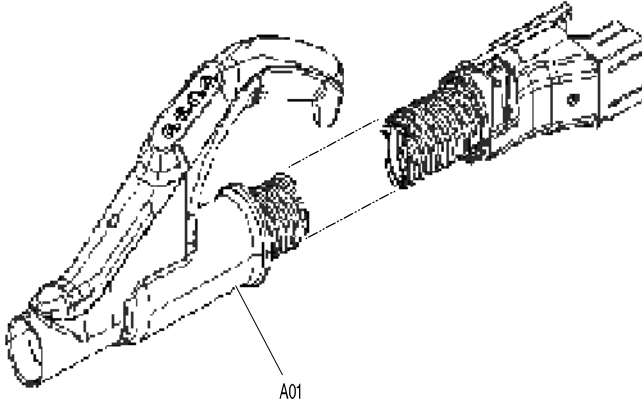

Model No. DCL500 CORDLESS CYCLONE CLEANER

Model No. DCL500 CORDLESS CYCLONE CLEANER

Model No. DCL500 CORDLESS CYCLONE CLEANER

Model No. DCL500 CORDLESS CYCLONE CLEANER

Item	Parts No.	Description	I/C	Qty	N/O	Sales	Purch.	Note
001	SH00000011	BODY DECORATION L		1				
002	SH00000021	SCREW M4X12 BLACK		1				
003	SH00000020	SCREW M4X16 SILVER		2				
004	SH00000019	SCREW M4X12 SILVER		2				
005	SH00000009	WHEEL COVER L		1				
006	SH00000006	UPPER BODY L		1				
007	SH00000002	WHEEL BASE		1				
008	SH00000003	WHEEL GIDE		1				
009	SH00000019	SCREW M4X12 SILVER		4				
010	SH00000051	FERRITE		1				
011	SH00000015	DUCT COVER ASSY		1				
012	SH00000019	SCREW M4X12 SILVER		3				
013	SH00000001	ELECTRONIC DEVICE		1	*			
013-1	SH00000061	ELECTRONIC DEVICE	<	1				
014	SH00000005	LOWER BODY 2ND ASSY		1				
D10		15,16						
015	SH00000057	ROLLER D		1				
016	SH00000047	ROLLER SHAFT D		1				
017	SH00000003	WHEEL GIDE		1				
018	SH00000002	WHEEL BASE		1				
019	SH00000007	UPPER BODY R		1				
020	SH00000010	WHEEL COVER R		1				
021	SH00000020	SCREW M4X16 SILVER		2				
022	SH00000019	SCREW M4X12 SILVER		2				
023	SH00000021	SCREW M4X12 BLACK		1				
024	SH00000012	BODY DECORATION R		1				
025	SH00000016	EXHAUST COVER ASSY		1				
D10		26-29						
026	SH00000048	FREE FRAME ASSY		1				
027	SH00000049	WASHER		1				
028	SH00000050	SPECIAL TAP.SCREW		1	*			
028-1	SH00000019	SCREW M4X12 SILVER	O	1				
029	SH00000021	SCREW M4X12 BLACK		2				
030	SH00000019	SCREW M4X12 SILVER		4				
031	SH00000018	BATTERY HOLDER		1				
032	643899-6	TERMINAL		1				
033	SH00000004	SEAL TAPE		1				
034	SH00000017	MK100 LED CIRCUIT ASS		1				
035	SH00000014	LED PANEL ASSY		1				
036	SH00000019	SCREW M4X12 SILVER		1				
037	SH00000008	BODY INNER		1				
038	SH00000021	SCREW M4X12 BLACK		3				
039	SH00000022	SCREW M4X16 BLACK		1				
040	SH00000024	DUST CUP ASSY		1	*			
040-1	SH00000024	DUST CUP ASSY	O	1				
D10		INC. 40-46						
041	SH00000026	CUP COVER ASY		1				
042	SH00000027	CUP FILTER ASSY		1				