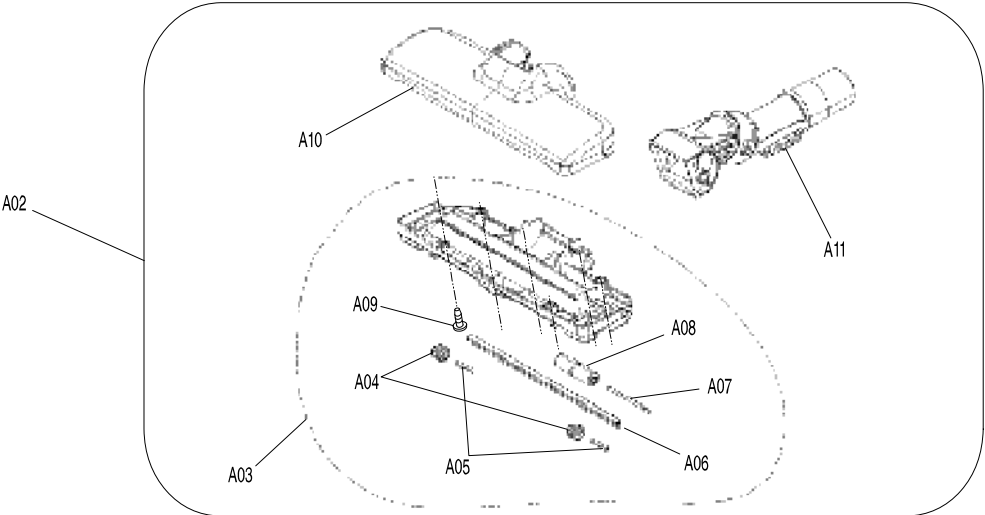

Model No. DCL500 CORDLESS CYCLONE CLEANER

Model No. DCL500 CORDLESS CYCLONE CLEANER

Model No. DCL500 CORDLESS CYCLONE CLEANER

Model No. DCL500 CORDLESS CYCLONE CLEANER

Item	Parts No.	Description	I/C	Qty	N/O	Sales	Purch.	Note
001	SH00000011	BODY DECORATION L		1				
002	SH00000021	SCREW M4X12 BLACK		1				
003	SH00000020	SCREW M4X16 SILVER		2				
004	SH00000019	SCREW M4X12 SILVER		2				
005	SH00000009	WHEEL COVER L		1				
006	SH00000006	UPPER BODY L		1				
007	SH00000002	WHEEL BASE		1				
008	SH00000003	WHEEL GIDE		1				
009	SH00000019	SCREW M4X12 SILVER		4				
010	SH00000051	FERRITE		1				
011	SH00000015	DUCT COVER ASSY		1				
012	SH00000019	SCREW M4X12 SILVER		3				
013	SH00000001	ELECTRONIC DEVICE		1	*			
013-1	SH00000061	ELECTRONIC DEVICE	<	1				
014	SH00000005	LOWER BODY 2ND ASSY		1				
D10		15,16						
015	SH00000057	ROLLER D		1				
016	SH00000047	ROLLER SHAFT D		1				
017	SH00000003	WHEEL GIDE		1				
018	SH00000002	WHEEL BASE		1				
019	SH00000007	UPPER BODY R		1				
020	SH00000010	WHEEL COVER R		1				
021	SH00000020	SCREW M4X16 SILVER		2				
022	SH00000019	SCREW M4X12 SILVER		2				
023	SH00000021	SCREW M4X12 BLACK		1				
024	SH00000012	BODY DECORATION R		1				
025	SH00000016	EXHAUST COVER ASSY		1				
D10		26-29						
026	SH00000048	FREE FRAME ASSY		1				
027	SH00000049	WASHER		1				
028	SH00000050	SPECIAL TAP.SCREW		1	*			
028-1	SH00000019	SCREW M4X12 SILVER	O	1				
029	SH00000021	SCREW M4X12 BLACK		2				
030	SH00000019	SCREW M4X12 SILVER		4				
031	SH00000018	BATTERY HOLDER		1				
032	643899-6	TERMINAL		1				
033	SH00000004	SEAL TAPE		1				
034	SH00000017	MK100 LED CIRCUIT ASS		1				
035	SH00000014	LED PANEL ASSY		1				
036	SH00000019	SCREW M4X12 SILVER		1				
037	SH00000008	BODY INNER		1				
038	SH00000021	SCREW M4X12 BLACK		3				
039	SH00000022	SCREW M4X16 BLACK		1				
040	SH00000024	DUST CUP ASSY		1	*			
040-1	SH00000024	DUST CUP ASSY	O	1				
D10		INC. 40-46						
041	SH00000026	CUP COVER ASY		1				
042	SH00000027	CUP FILTER ASSY		1				