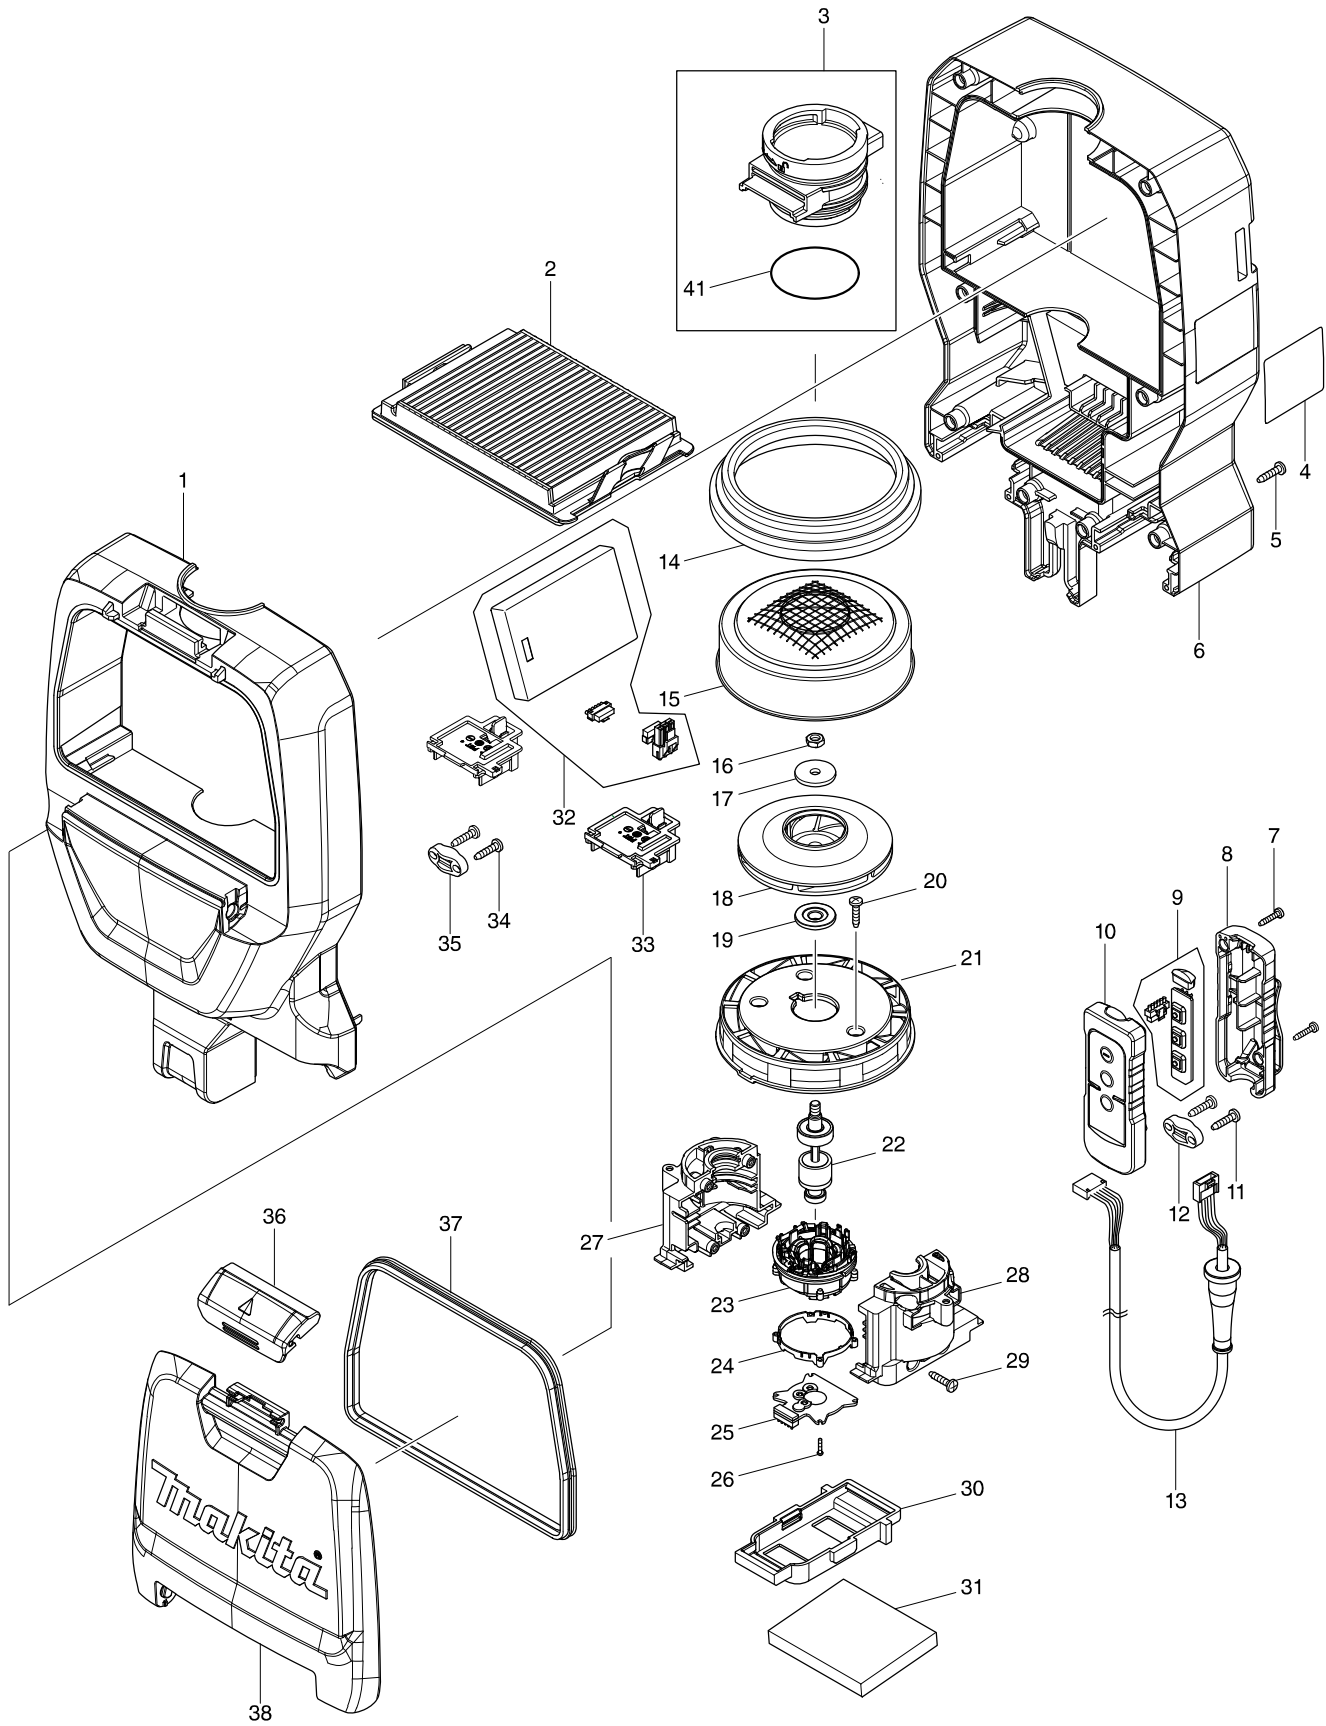

Model No. DVC260 DC BACKPACK VACUUM CLEANER