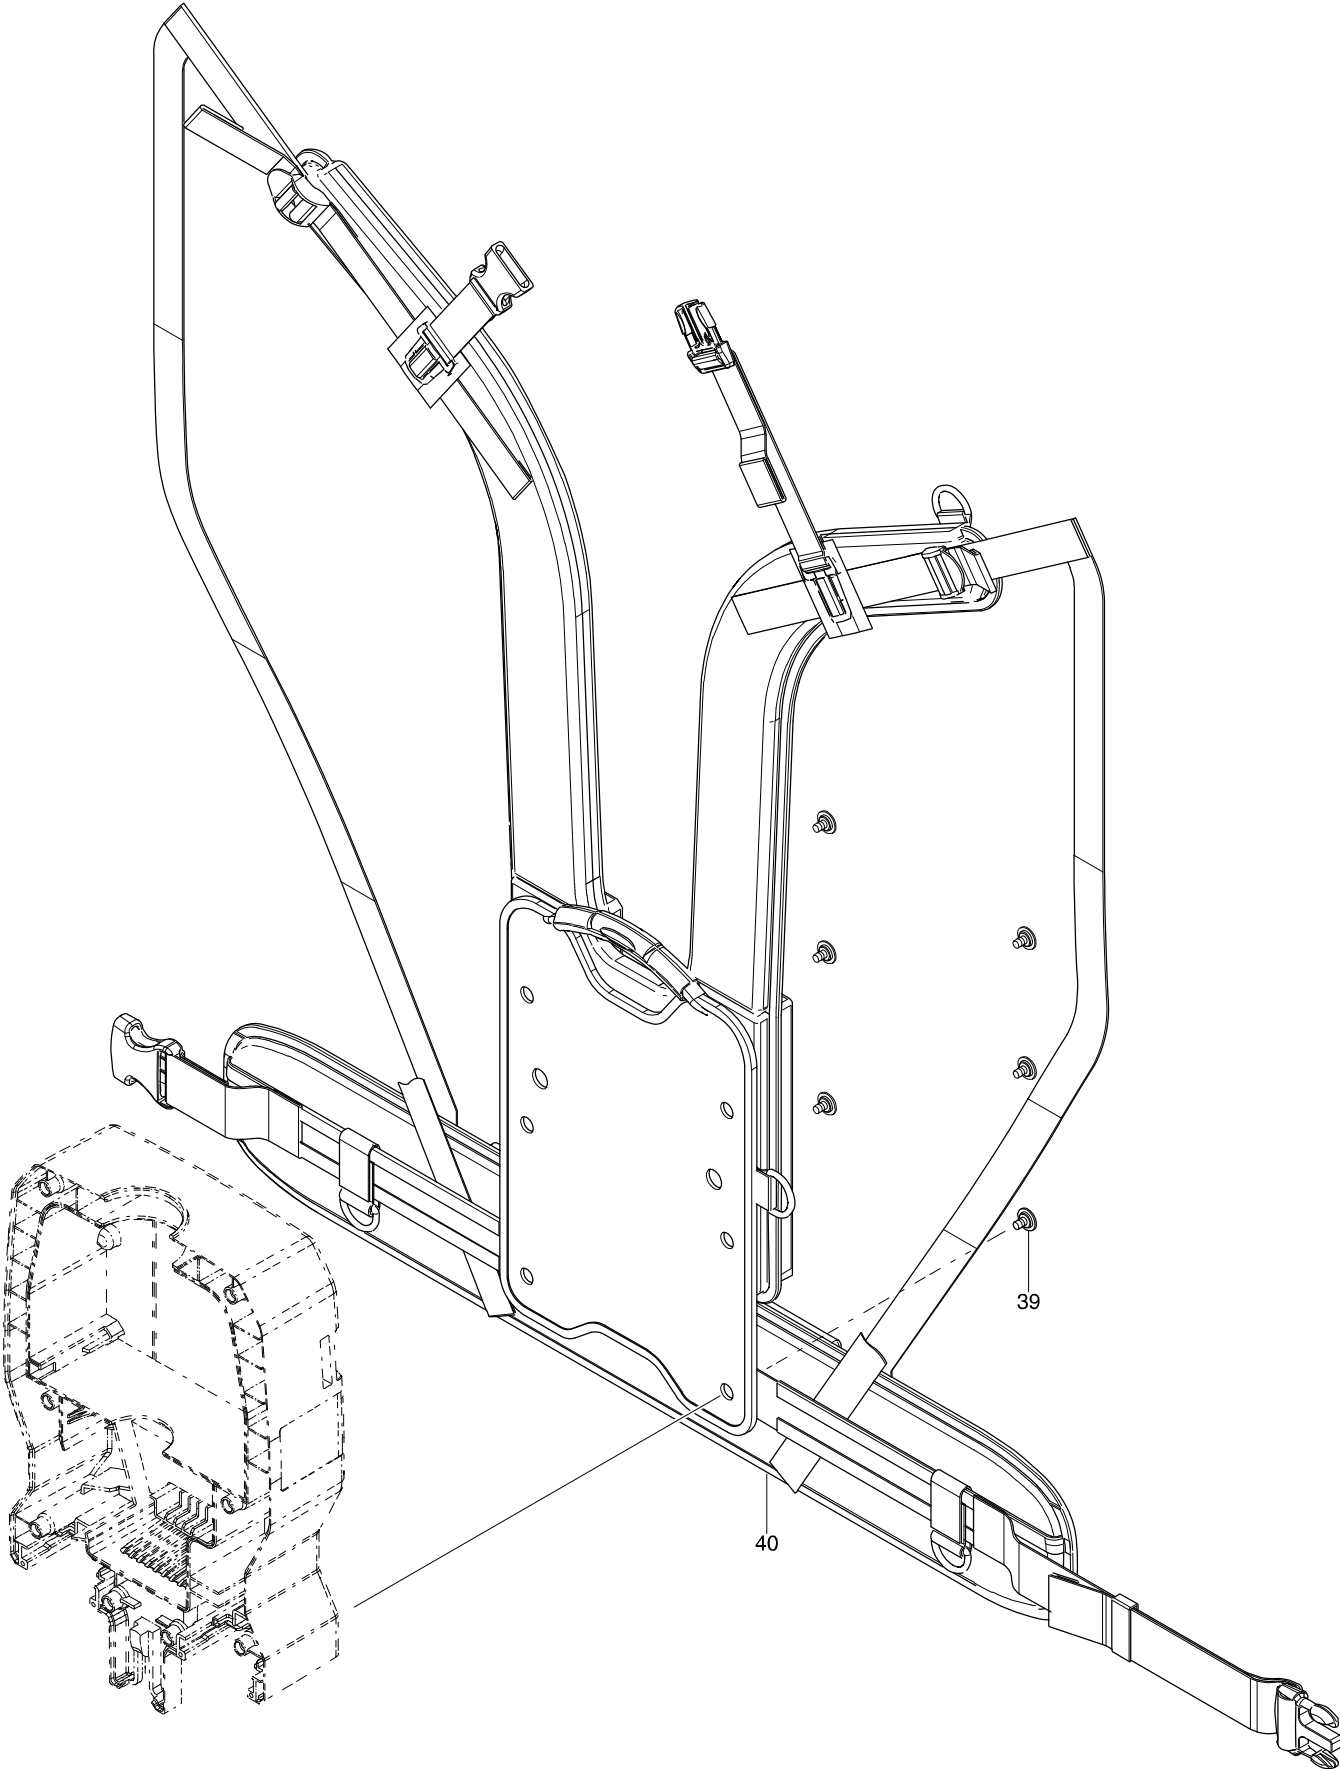

# Model No. DVC260 DC BACKPACK VACUUM CLEANER

**Model No. DVC260 DC BACKPACK VACUUM CLEANER**

# Model No. DVC260 DC BACKPACK VACUUM CLEANER

Item	Parts No.	Description	I/C	Qty	N/O	Sales	Purch.	Note
001	143788-0	UPPER HOUSING COMPLETE		1				
C10	263005-3	RUBBER PIN 6		4				
C20	424834-1	BAND DAMPER A		1				
002	123636-9	FILTER ASSEMBLY		1				
C10	153820-2	VALVE COMPLETE		1				
003	135771-1	INLET ASS'Y		1				
D10		INC. 41						
004	852D42-2	DVC260 NAME PLATE		1				
005	266326-2	TAPPING SCREW 4X18		8				
006	143789-8	LOWER HOUSING COMPLETE		1				
C10	424835-9	BAND DAMPER B		1				
007	266130-9	TAPPING SCREW BIND PT 3X16		2				
008	183D91-1	SWITCH CASE SET		1				
D10		INC. 10						
009	620525-4	SUB CONTROLLER		1				
010	183D91-1	SWITCH CASE SET		1				
D10		INC. 8						
011	266326-2	TAPPING SCREW 4X18		2				
012	687123-7	STRAIN RELIEF		1				
013	699077-6	POWER SUPPLY CORD UNIT		1				
014	421380-5	SUPPORT RING		1				
015	165386-0	FAN COVER		1				
016	931303-0	HEX. NUT M6		1				
017	322407-3	WASHER 6		1				
018	241851-4	FAN 94		1				
019	313062-2	FLANGE		1				
020	266326-2	TAPPING SCREW 4X18		3				
021	456736-3	FAN BASE		1				
022	619395-6	ROTOR		1				
023	629189-1	STATOR		1				
024	687464-1	SUPPORT		1				
025	620526-2	CONTROLLER B		1				
026	266786-8	+ PAN HEAD TAPPING SCREW 2X10		4				
027	183D13-1	MOTOR HOUSING SET		1				
D10		INC. 28						
028	183D13-1	MOTOR HOUSING SET		1				
D10		INC. 27						
029	266326-2	TAPPING SCREW 4X18		4				
030	424837-5	SUPPORT A		1				
031	424838-3	REAR BLOCK FILTER		2				
032	620524-6	CONTROLLER A		1				
033	644808-8	TERMINAL		2				
034	266326-2	TAPPING SCREW 4X18		2				
035	687123-7	STRAIN RELIEF		1				
036	123586-8	LATCH ASSEMBLY		1				
037	424836-7	SEAL		1				
038	456739-7	DUST BOX COVER		1				
039	265008-3	+ FLAT HEAD SCREW M5		6				