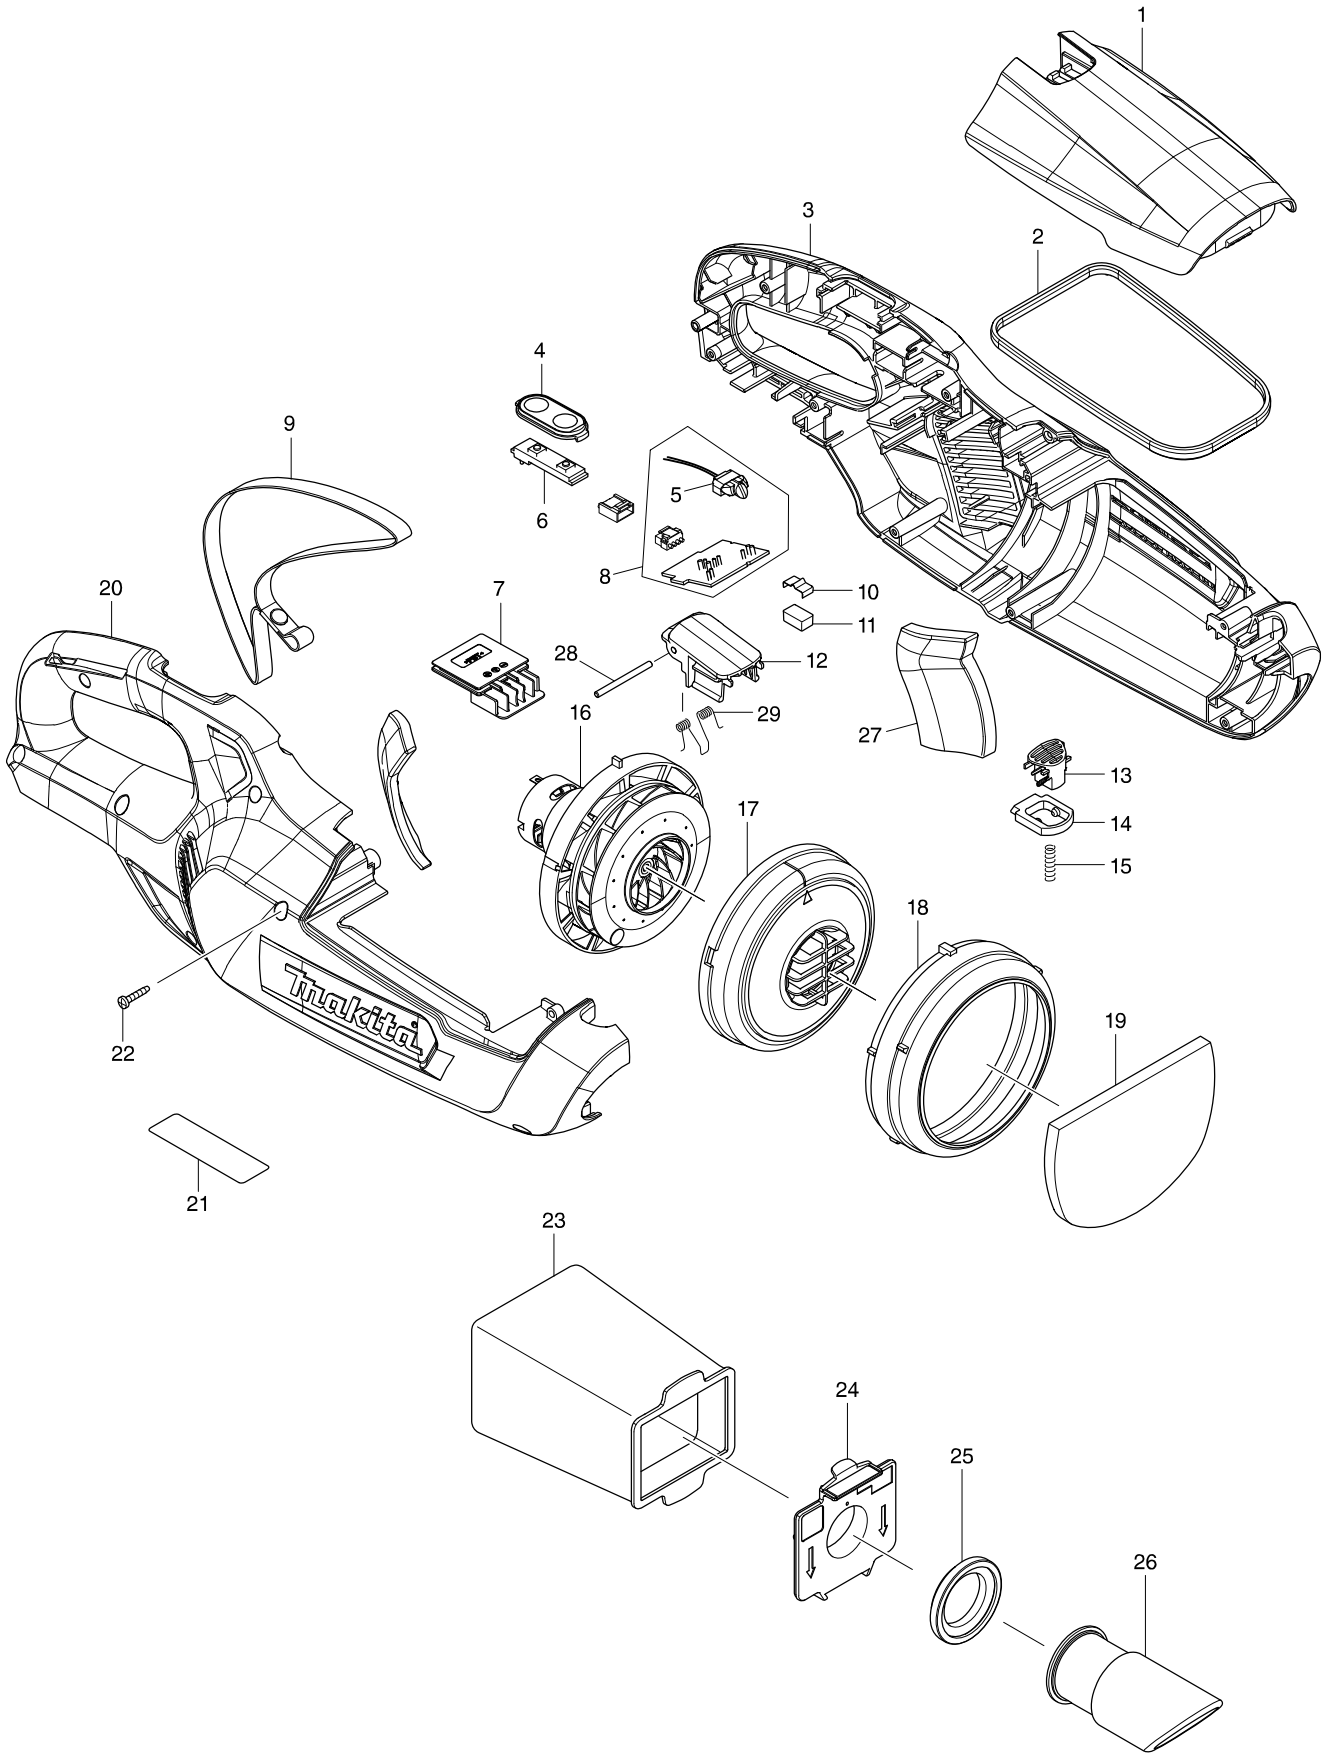

Model No. CL107FD CORDLESS CLEANER

Model No. CL107FD CORDLESS CLEANER

Item	Parts No.	Description	I/C	Qty	N/O	Sales	Purch.	Note
001	457148-3	FRONT COVER		1				
002	424912-7	SEAL		1				
003	183E87-8	HOUSING SET		1				
D10		INC. 20						
004	144096-2	SWITCH PLATE COMPLETE		1				
005	620601-4	LED CIRCUIT		1				
006	631973-2	SWITCH UNIT		1				
007	644813-5	TERMINAL		1				
008	632H51-9	CONTROLLER UNIT		1				
C10	688161-2	LINE FILTER		2				
D10		INC. 5						
010	232264-0	LEAF SPRING		1				
011	424367-6	RUBBER		1				
012	457151-4	FRONT COVER JOINT		1				
013	457150-6	BUTTON		1				
014	452352-9	STOPPER		1				
015	233344-5	COMPRESSION SPRING 4		1				
016	123293-3	MOTOR ASSEMBLY		1				
017	454084-4	FAN COVER		1				
018	424320-2	RUBBER RING		1				
019	424804-0	SUPONGE SHEET 76-110		1				
020	183E87-8	HOUSING SET		1				
D10		INC. 3						
021	852S30-9	CL107FD NAME PLATE		1				
022	266429-2	TAPPING SCREW 3X16		9				
023	166084-9	DUST BAG		1				
024	143677-9	VALVE STAY COMPLETE		1				
025	424094-5	PACKING		1				
026	457149-1	INLET		1				
027	424913-5	SPONGE SHEET 35-70		2				
028	268271-7	PIN 3		1				
029	233580-3	TORSION SPRING 4		1				
A01	123486-2	NOZZLE ASSEMBLY		1				
C10	451410-8	ROLLER		4				
C20	268208-4	PIN 3		4				
C30	424096-1	WIPER		1				
A02	451240-7	SASH NOZZLE		1				
A03	451241-5	PIPE		1				
A04	451242-3	SASH NOZZLE HOLDER		1				
A05	194566-1	PAPER FILTER SET (5PCS/SET)		1				