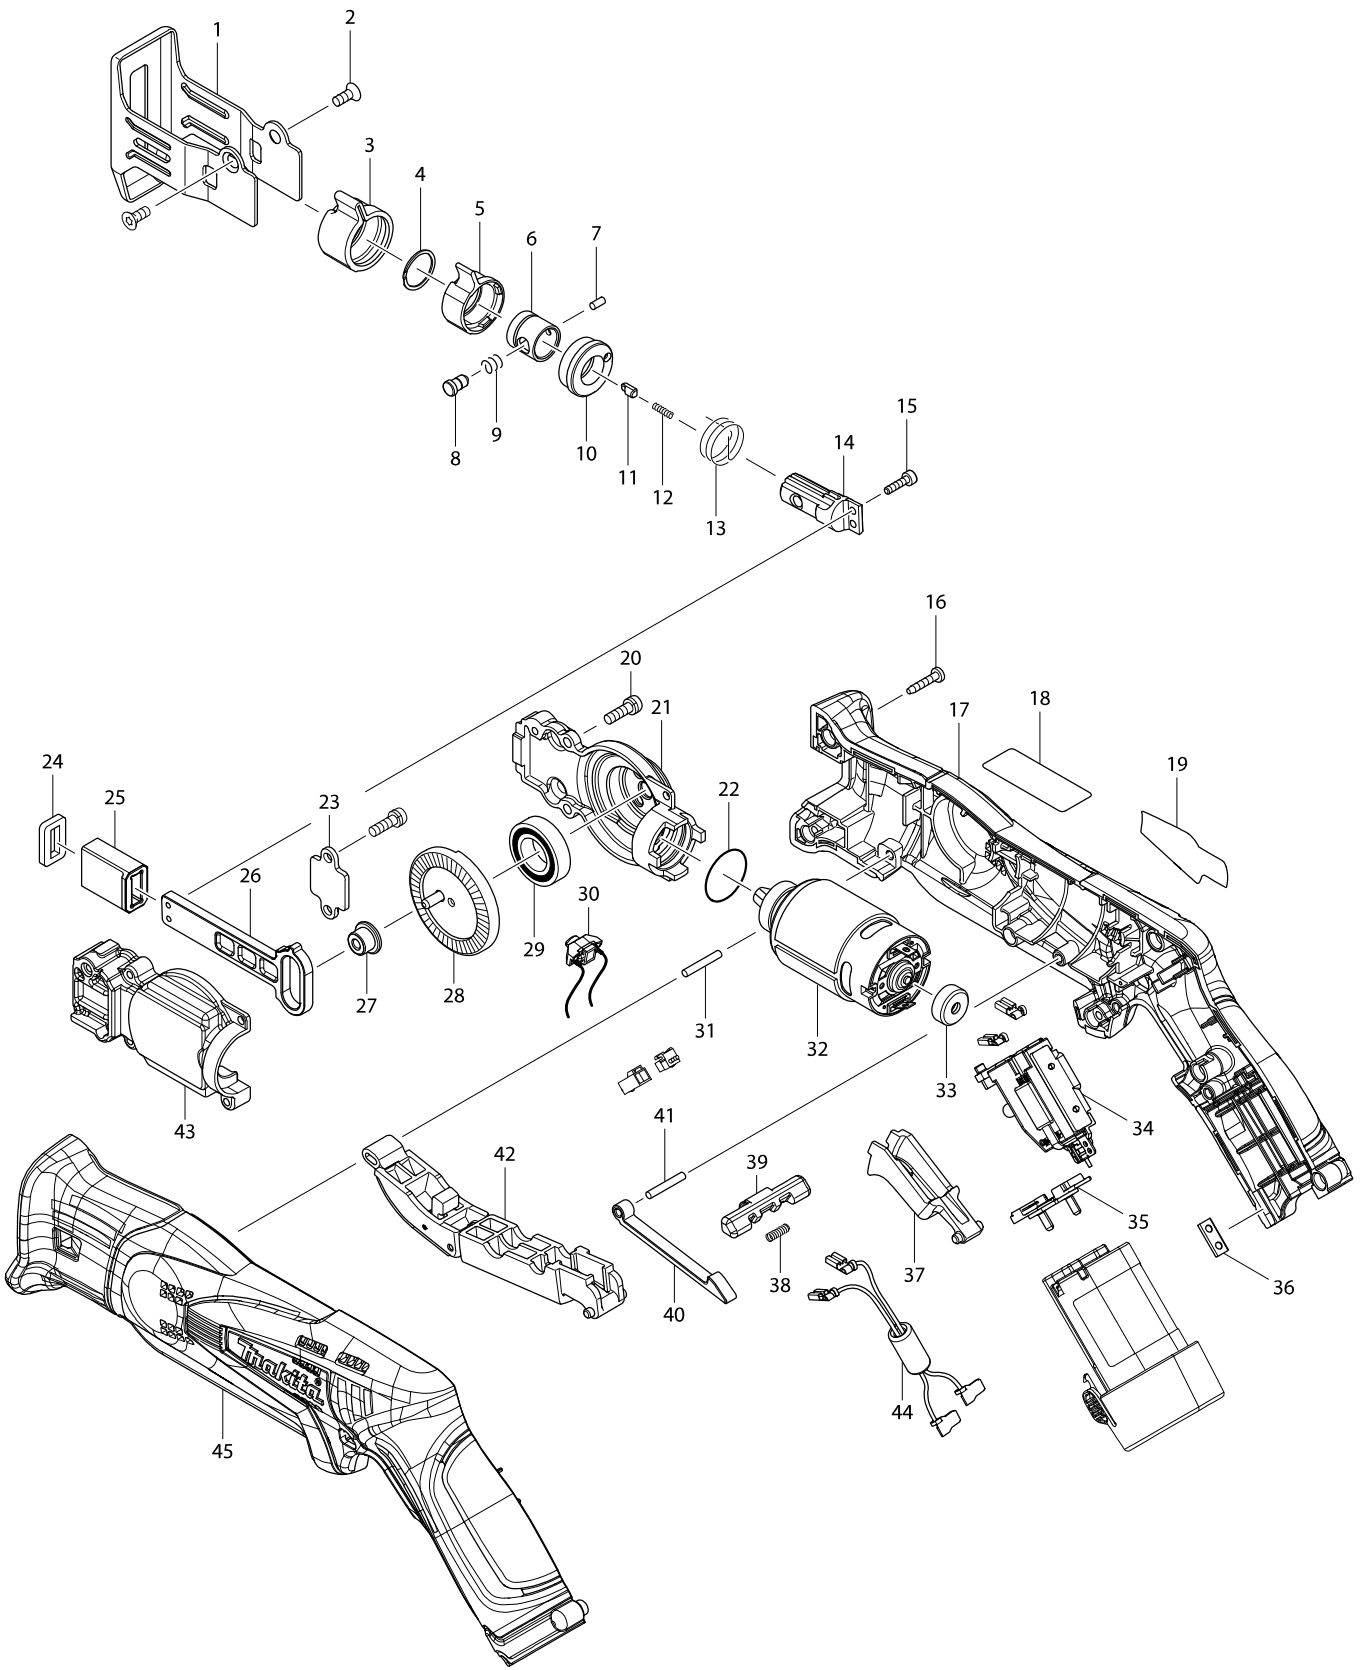

Model No. JR100D CORDLESS RECIPRO SAW

Model No. JR100D CORDLESS RECIPRO SAW

Item	Parts No.	Description	I/C	Qty	N/O	Sales	Purch.	Note
001	346524-5	SHOE		1				
002	265035-0	COUNTERSUNK HEAD SCREW M4X10		2				
003	424466-4	PROTECTOR		1				
004	257981-1	RETAINING RING (EXT)16		1				
005	310496-0	DRIVING SLEEVE		1				
006	331963-2	GUIDE SLEEVE		1				
007	268094-3	PIN 3		1				
008	256492-3	SHOULDER PIN 5		1				
009	233345-3	COMPRESSION SPRING 6		1				
010	453071-0	CONNECTING SLEEVE		1				
011	310495-2	PUSH PIN		1				
012	233025-1	COMPRESSION SPRING 2		1				
013	233594-2	TORTION SPRING 17		1				
014	326113-2	BLADE GUIDE		1				
015	265910-0	HEX. SOCKET HEAD BOLT M3X12		2				
016	266429-2	TAPPING SCREW 3X16		8				
017	187270-9	HOUSING SET		1				
D10		INC. 45						
019	896377-7	JR100D NAME PLATE		1				
020	266747-8	PAN HEAD SCREW M4X14 WITH WM		5				
021	318805-7	GEAR HOUSING		1				
022	213961-7	O RING 22		1				
023	346525-3	PLATE		1				
024	423424-7	SPONGE SEAL		1				
025	313220-0	SLIDER GUIDE		1				
026	313221-8	SLIDER		1				
027	326112-4	COLLARED SLEEVE 4		1				
028	141127-8	GEAR COMPLETE		1				
029	211242-3	BALL BEARING 6902ZZ		1				
030	620028-8	LED CIRCUIT		1				
031	256158-5	PIN 3		1				
032	629914-0	DC MOTOR		1				
033	424467-2	CAP		1				
034	650666-2	SWITCH		1				
035	643830-2	TERMINAL		1				
036	345998-7	SET PLATE		1				
037	453072-8	SWITCH LEVER R		1				
038	233438-6	COMPRESSION SPRING 4		1				
039	453070-2	LOCK OFF LEVER R		1				
040	313219-5	LINK		1				
041	256158-5	PIN 3		1				
042	141128-6	SWITCH LEVER F COMPLETE		1				
043	318806-5	GEAR HOUSING COVER		1				
045	187270-9	HOUSING SET		1				
D10		INC. 17						
046	126201-3	BLADE CLAMP ASSEMBLY		1				
D10		INC. 3-14						
A01	B-20432	RECIPROSAW BLADE 100MM		1				