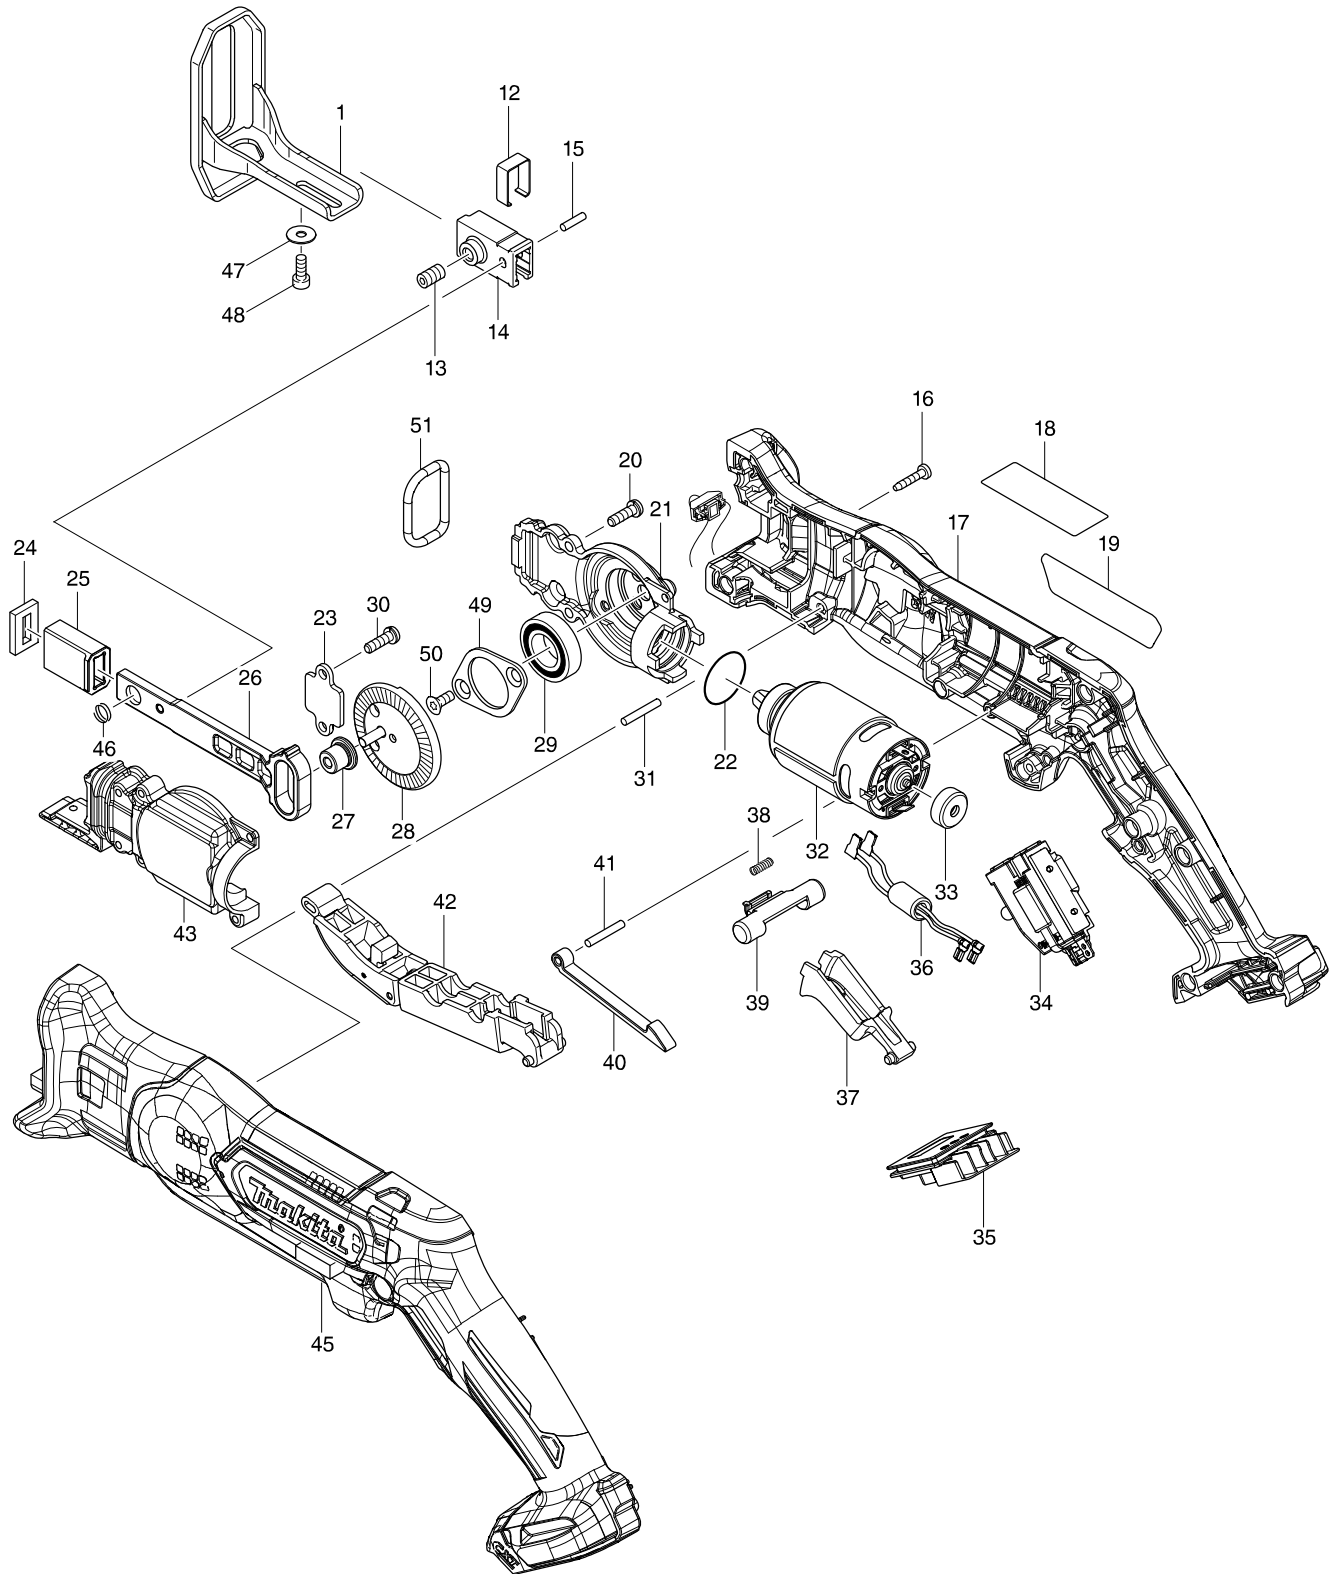

Model No. JR105D CORDLESS RECIPRO SAW

Model No. JR105D CORDLESS RECIPRO SAW

Item	Parts No.	Description	I/C	Qty	N/O	Sales	Purch.	Note
001	165740-8	SHOE		1				
012	346526-1	CLAMPER		1				
013	251961-9	H.S.SET SCREW(FLAT POINT)M6X10		1				
014	310497-8	BLADE CLAMP		1				
015	256157-7	PIN 3		1				
016	266429-2	TAPPING SCREW 3X16		10				
017	183C31-3	HOUSING SET		1				
C10	263002-9	RUBBER PIN 4		3				
D10		INC. 45						
019	851J07-7	JR105D NAME PLATE		1				
020	266747-8	PAN HEAD SCREW M4X14 WITH WM		3				
021	319060-4	GEAR HOUSING		1				
022	213961-7	O RING 22		1				
023	346525-3	PLATE		1				
024	443185-3	FELT SEAL		1				
025	313220-0	SLIDER GUIDE		1				
026	313269-0	SLIDER N		1				
027	313270-5	COLLARED SLEEVE 4		1				
028	142284-5	GEAR COMPLETE		1				
029	211242-3	BALL BEARING 6902ZZ		1				
030	266747-8	PAN HEAD SCREW M4X14 WITH WM		2				
031	256158-5	PIN 3		1				
032	629165-5	DC MOTOR		1				
033	424467-2	CAP		1				
034	632F47-8	SWITCH UNIT		1				
C10	620447-8	LED CIRCUIT		1				
035	644813-5	TERMINAL		1				
037	453072-8	SWITCH LEVER R		1				
038	233438-6	COMPRESSION SPRING 4		1				
039	454661-2	LOCK OFF LEVER R		1				
040	313219-5	LINK		1				
041	256158-5	PIN 3		1				
042	141128-6	SWITCH LEVER F COMPLETE		1				
043	319061-2	GEAR HOUSING COVER		1				
045	183C31-3	HOUSING SET		1				
C10	263002-9	RUBBER PIN 4		3				
D10		INC. 17						
046	234258-1	COMPRESSION SPRING 7		1				
047	253874-0	FLAT WASHER 4		1				
048	922112-8	HEX. SOCKET HEAD BOLT M4X10		1				
049	285738-0	BEARING RETAINER 36		1				
050	265035-0	COUNTERSUNK HEAD SCREW M4X10		2				
051	424597-9	RUBBER RING 23		1				
A01	783201-2	HEX. WRENCH 3		1				
A02	B-20432	RECIPROSAW BLADE 100MM		1				
A03	B-20404	RECIPROSAW BLADE 100MM		1				
A04A	456128-6	BATTERY COVER		1				
A05A	***DC10WD	DC10WD BATTERY CHARGER		1				