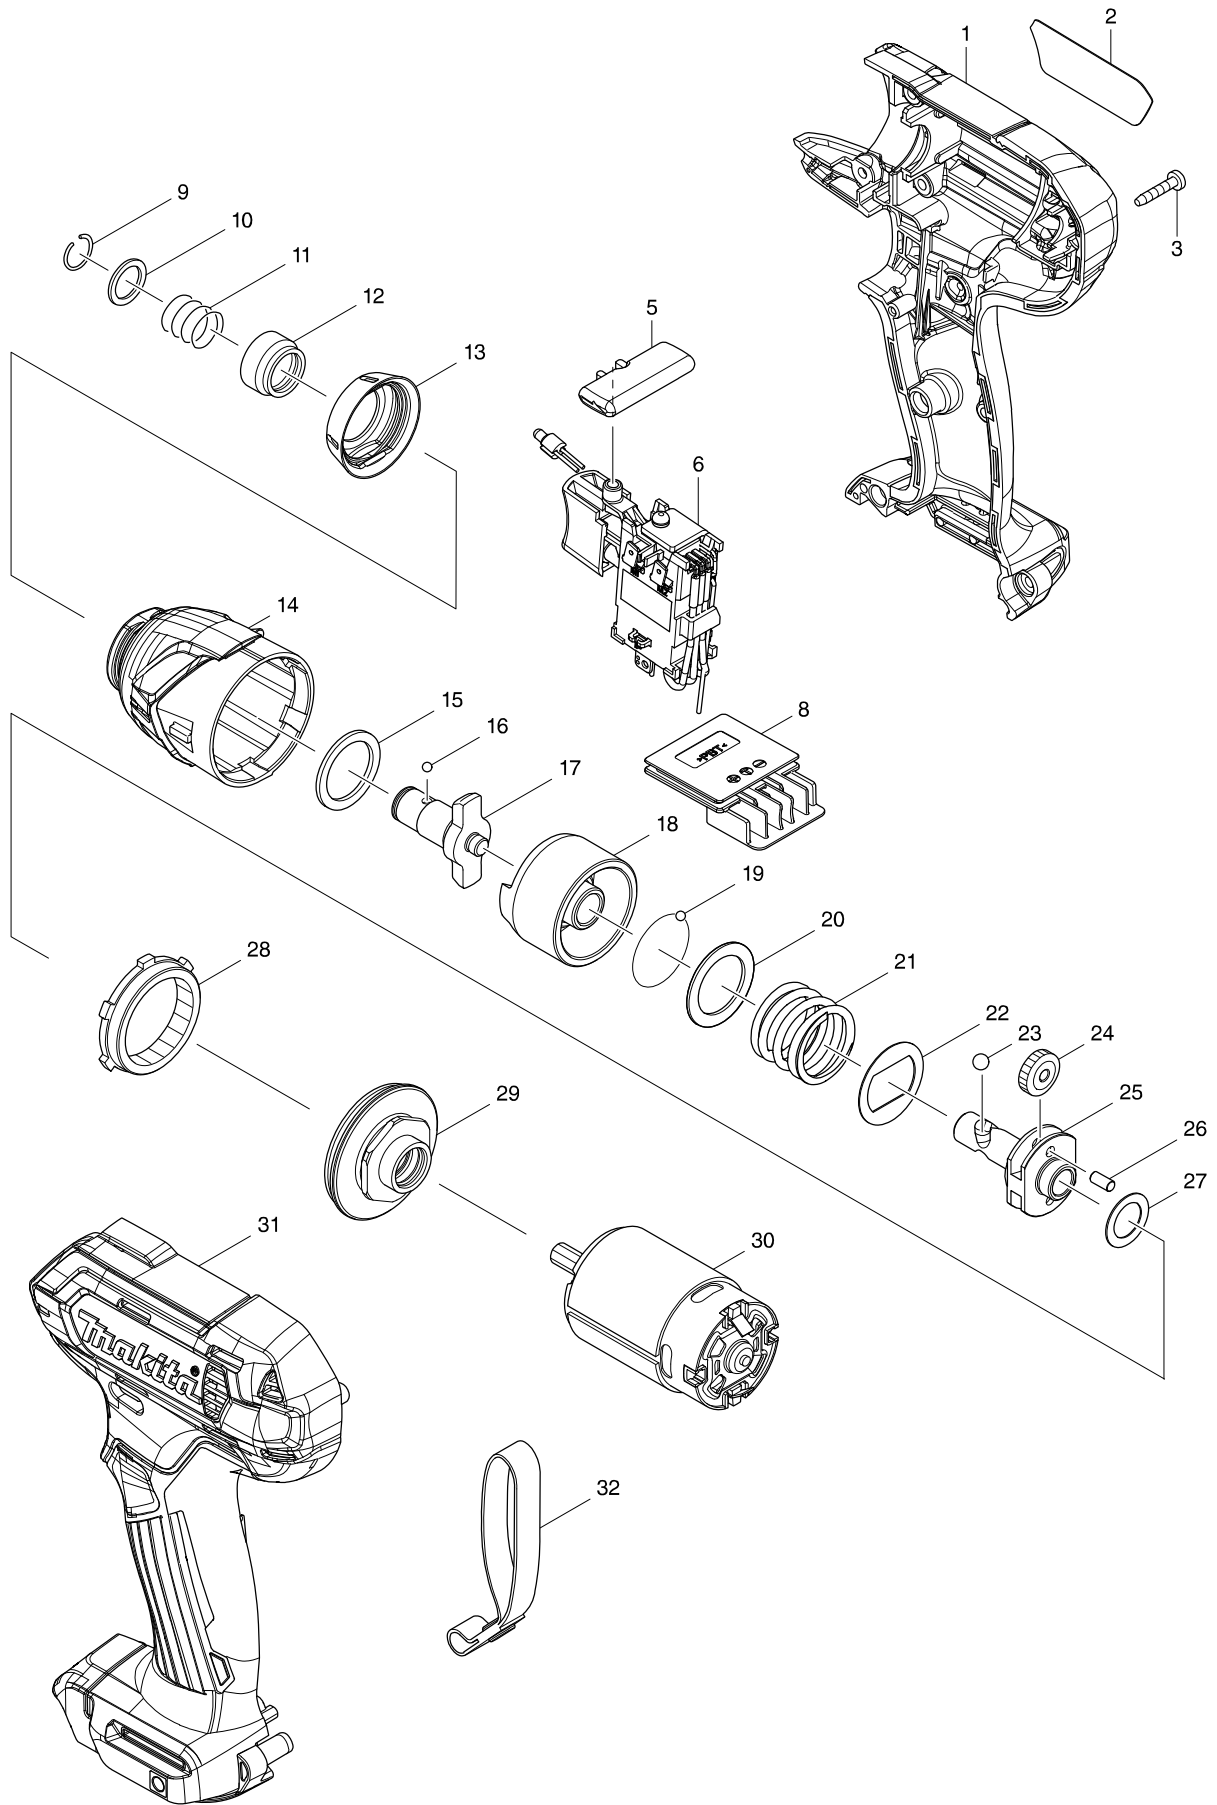

Model No. TD110D CORDLESS IMPACT DRIVER

Model No. TD110D CORDLESS IMPACT DRIVER

Item	Parts No.	Description	I/C	Qty	N/O	Sales	Purch.	Note
001	183B49-8	HOUSING SET		1				
C10	252126-6	HEX. LOCKING NUT M4-7		2				
D10		INC. 31						
002	851G86-7	TD110D NAME PLATE		1				
003	266429-2	TAPPING SCREW 3X16		8				
005	456039-5	F/R CHANGE LEVER		1				
006	632F43-6	SWITCH UNIT		1				
C10	620463-0	LED CIRCUIT		1				
008	644813-5	TERMINAL		1				
009	231965-7	RING SPRING 10		1				
010	267143-3	FLAT WASHER 11		1				
011	233005-7	COMPRESSION SPRING 13		1				
012	324711-6	BIT SLEEVE		1				
013	424737-9	BUMPER		1				
014	143277-5	HAMMER CASE COMPLETE		1				
015	261140-1	NYLON WASHER 20		1				
016	216019-1	STEEL BALL 3		2				
017	324896-8	ANVIL N		1				
018	324894-2	HAMMER		1				
019	216019-1	STEEL BALL 3		24				
020	267380-9	FLAT WASHER 20		1				
021	234064-4	COMPRESSION SPRING 21		1				
022	267813-4	WASHER 21		1				
023	216002-8	STEEL BALL 4.8		2				
024	227213-0	SPUR GEAR 17		2				
025	324897-6	SPINDLE		1				
026	268217-3	PIN 3.5		2				
027	253052-2	FLAT WASHER 12		1				
028	227215-6	INTERNAL GEAR 43		1				
029	158671-8	BEARING BOX COMPLETE		1				
030	629163-9	DC MOTOR		1				
031	183B49-8	HOUSING SET		1				
C10	252126-6	HEX. LOCKING NUT M4-7		2				
D10		INC. 1						
A01	266622-8	+ TRUSS HEAD SCREW M4X12		1				
A02	346909-5	HOOK		1				
A03	784202-3	PHILLIPS BIT 2-45		1				
A04A	456128-6	BATTERY COVER		1				
A04D	456128-6	BATTERY COVER		1				
A04E	456128-6	BATTERY COVER		1				
A05A	***DC10WD	DC10WD BATTERY CHARGER		1				
D10		COMPO-PARTS						
A05D	***DC10WD	DC10WD BATTERY CHARGER		1				
D10		COMPO-PARTS						
A05E	***DC10SB	DC10SB BATTERY CHARGER		1				
D10		COMPO-PARTS						
A06A	197396-9	BATTERY BL1021B SET		2				
A06D	197393-5	BATTERY BL1016 SET		2				