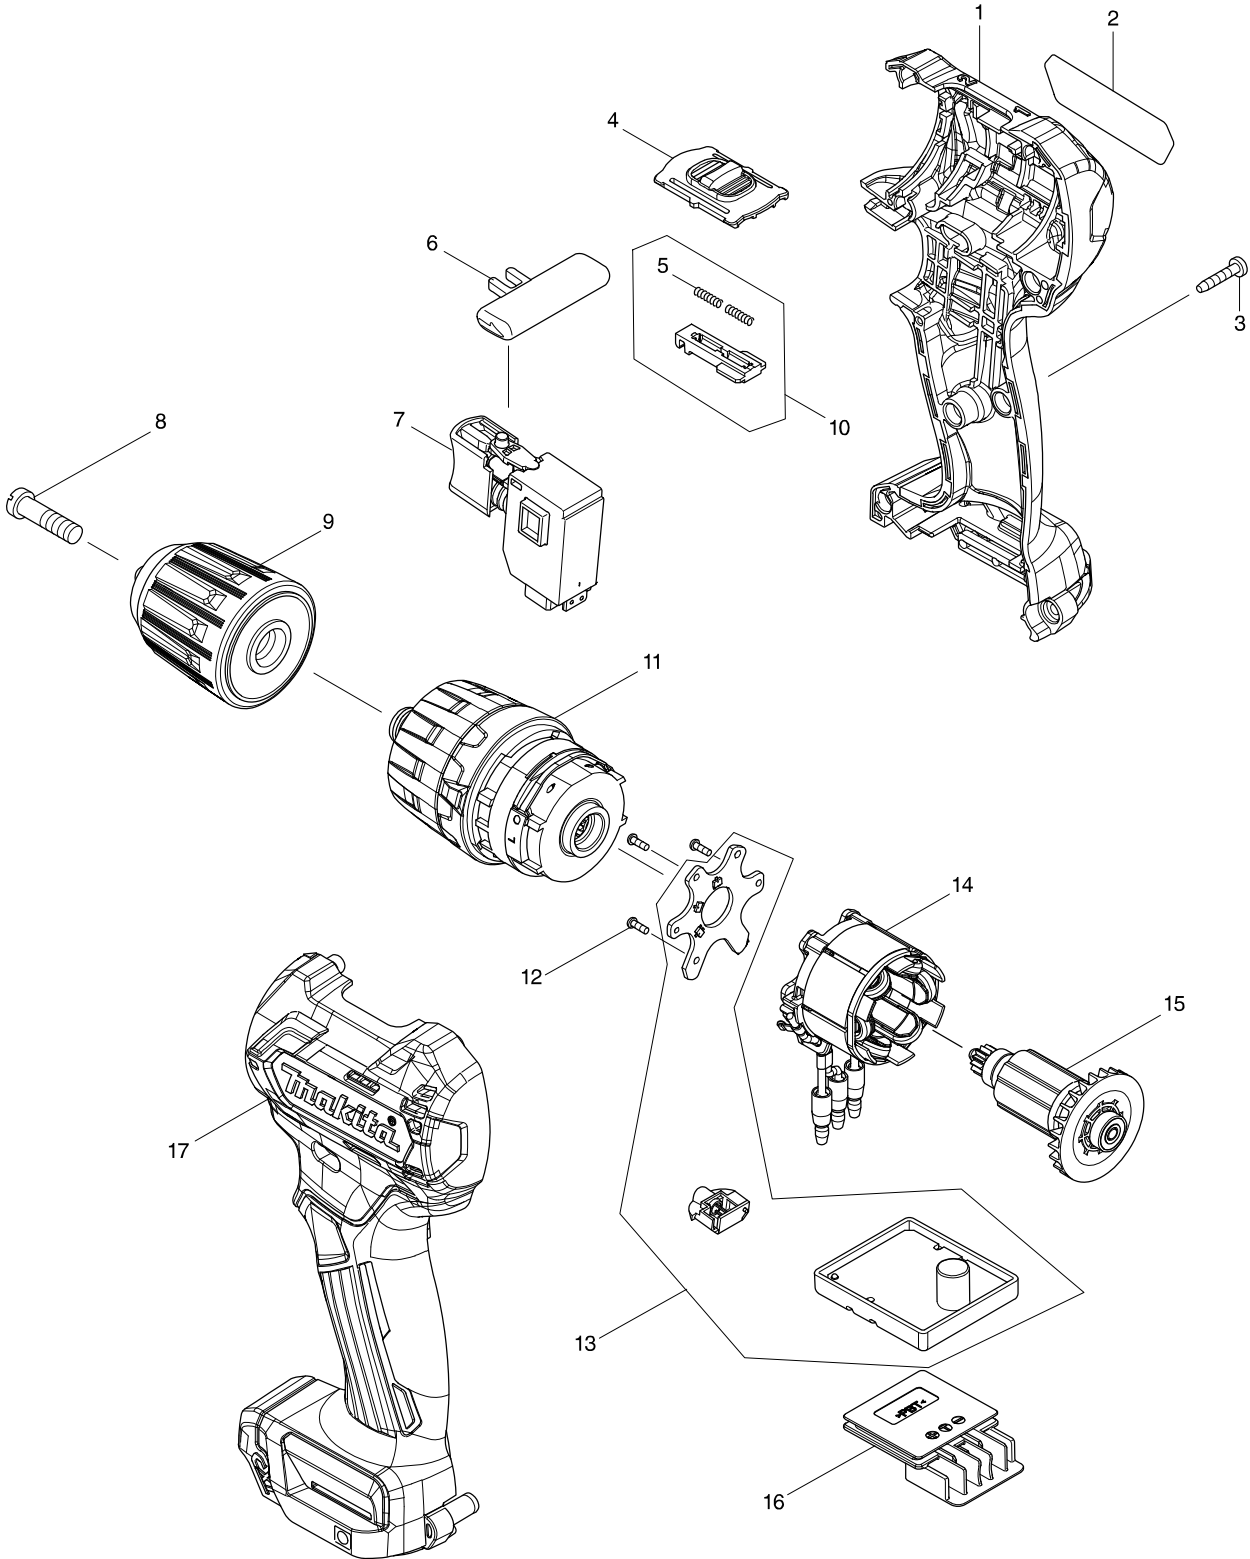

Model No. HP332D CORDLESS HAMMER DRIVER DRILL

Model No. HP332D CORDLESS HAMMER DRIVER DRILL

Item	Parts No.	Description	I/C	Qty	N/O	Sales	Purch.	Note
001	183C34-7	HOUSING SET		1				
D10		INC. 17						
002	851T70-0	HP332D NAME PLATE		1				
003	266429-2	TAPPING SCREW 3X16		8				
004	456532-9	SPEED CHANGE LEVER		1				
005	233025-1	COMPRESSION SPRING 2		2				
006	419041-9	F/R CHANGE LEVER		1				
007	650689-0	SWITCH C3JW-2B		1				
008	251468-5	- FLAT HEAD SCREW M6X22		1				
009	763238-5	KEYLESS DRILL CHUCK 10		1				
010	123587-6	CHANGE LEVER ASS'Y		1				
D10		INC. 5						
011A	123548-6	GEAR ASSEMBLY		1	*			
011C	123548-6	GEAR ASSEMBLY		1	*			
011-1A	123761-6	GEAR ASSEMBLY	O	1	*			
011-1C	123761-6	GEAR ASSEMBLY	O	1	*			
011-1D	123761-6	GEAR ASSEMBLY		1	*			
011-2A	123867-0	GEAR ASSEMBLY	O	1				
011-2C	123867-0	GEAR ASSEMBLY	O	1				
011-2D	123867-0	GEAR ASSEMBLY	O	1				
011-2Y	123867-0	GEAR ASSEMBLY		1				
011-2Z	123867-0	GEAR ASSEMBLY		1				
012	266490-9	TAPPING SCREW PT 2X6		3				
013A	620487-6	CONTROLLER		1	*			
013C	620487-6	CONTROLLER		1	*			
013D	620487-6	CONTROLLER		1	*			
013-1A	620487-6	CONTROLLER	O	1				
C10	620553-9	LED CIRCUIT		1				
013-1C	620487-6	CONTROLLER	O	1				
C10	620553-9	LED CIRCUIT		1				
013-1D	620487-6	CONTROLLER	O	1				
C10	620553-9	LED CIRCUIT		1				
013-1Y	620487-6	CONTROLLER		1				
C10	620553-9	LED CIRCUIT		1				
013-1Z	620487-6	CONTROLLER		1				
C10	620553-9	LED CIRCUIT		1				
014	629178-6	STATOR		1				
015	619393-0	ROTOR		1	*			
015-1	619410-6	ROTOR	O	1				
016	644813-5	TERMINAL		1				
017	183C34-7	HOUSING SET		1				
D10		INC. 1						
A01	251314-2	+ SCREW M4X12		1				
A02	346909-5	HOOK		1				
A03	784202-3	PHILLIPS BIT 2-45		1				
A04A	456128-6	BATTERY COVER		1				
A04D	456128-6	BATTERY COVER		1				
A04Y	456128-6	BATTERY COVER		1				