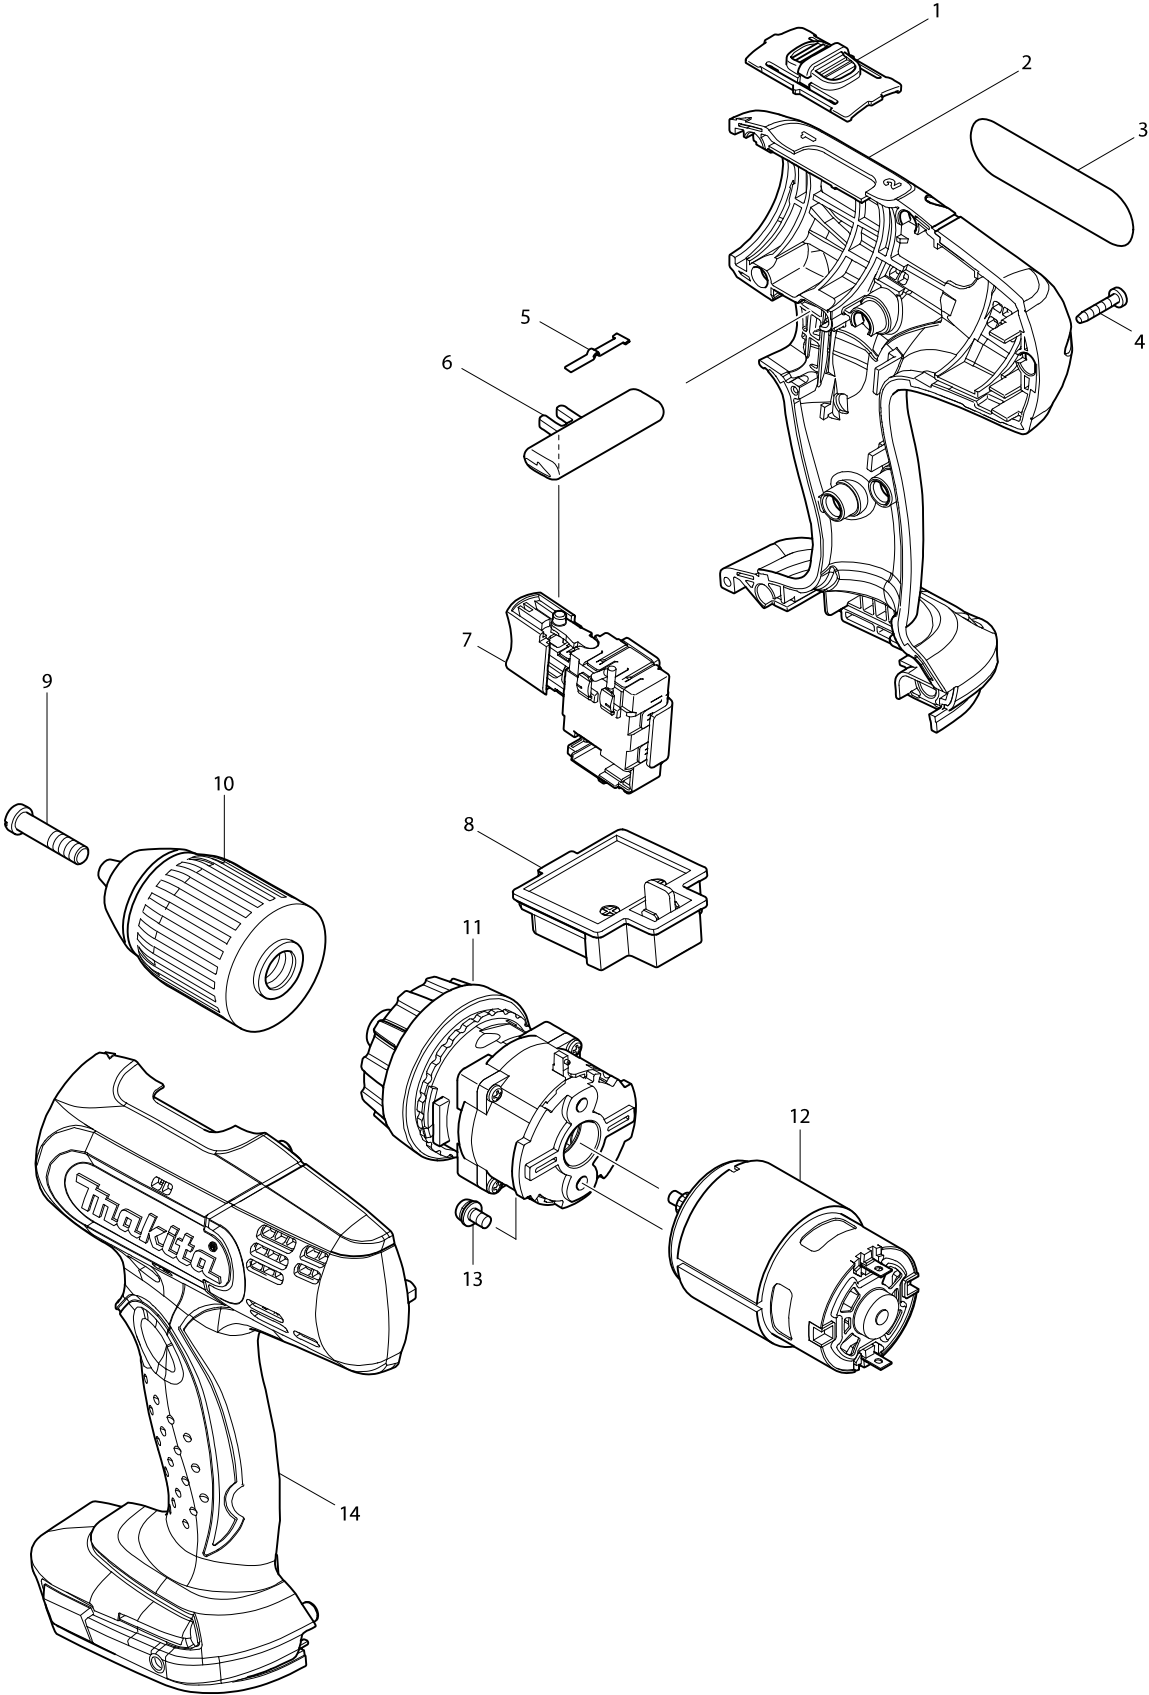

**Model No. DDF453 CORDLESS DRIVER DRILL 13MM**

# Model No. DDF453 CORDLESS DRIVER DRILL 13MM

Item	Parts No.	Description	I/C	Qty	N/O	Sales	Purch.	Note
001	125310-5	SPEED CHANGE LEVER ASS'Y		1				
C10	231433-0	COMPRESSION SPRING 4		2				
002	187363-2	HOUSING SET		1				
D10		INC. 14						
003	815G82-9	DDF453 NAME PLATE		1				
004	266130-9	TAPPING SCREW BIND PT 3X16		9				
005	232182-2	LEAF SPRING		1				
006	419250-0	F/R CHANGE LEVER		1				
007	632A24-0	SWITCH UNIT		1				
008	643852-2	TERMINAL		1				
009	251468-5	- FLAT HEAD SCREW M6X22		1				
010	766004-9	KEYLESS DRILL CHUCK 13		1				
011B	125483-4	GEAR ASS'Y		1	*			
011C	125483-4	GEAR ASS'Y		1	*			
011-1B	125483-4	GEAR ASS'Y	O	1				
011-1C	125483-4	GEAR ASS'Y	O	1				
011-1D	125483-4	GEAR ASS'Y		1				
012	629834-8	DC MOTOR		1				
013	911108-4	PAN HEAD SCREW M4X8		2				
014	187363-2	HOUSING SET		1				
D10		INC. 2						
A01	784636-0	+ - BIT 2-65		1				
A02C	***DC18SD	DC18SD BATTERY CHARGER		1				
A02D	***DC18SD	DC18SD BATTERY CHARGER		1				
A03C	196235-0	BATTERY BL1815N SET		2	*			
A03-1C	196235-0	BATTERY BL1815N SET	O	2				
A03-1D	194204-5	BATTERY BL1830 SET		2				
A04C	450128-8	BATTERY COVER		1				
A04D	450128-8	BATTERY COVER		1				
A05C	158777-2	PLASTIC CARRYING CASE		1				
C10	163455-1	LATCH		2				
C20	419360-3	HANDLE		1				
A05D	158777-2	PLASTIC CARRYING CASE		1				
C10	163455-1	LATCH		2				
C20	419360-3	HANDLE		1				