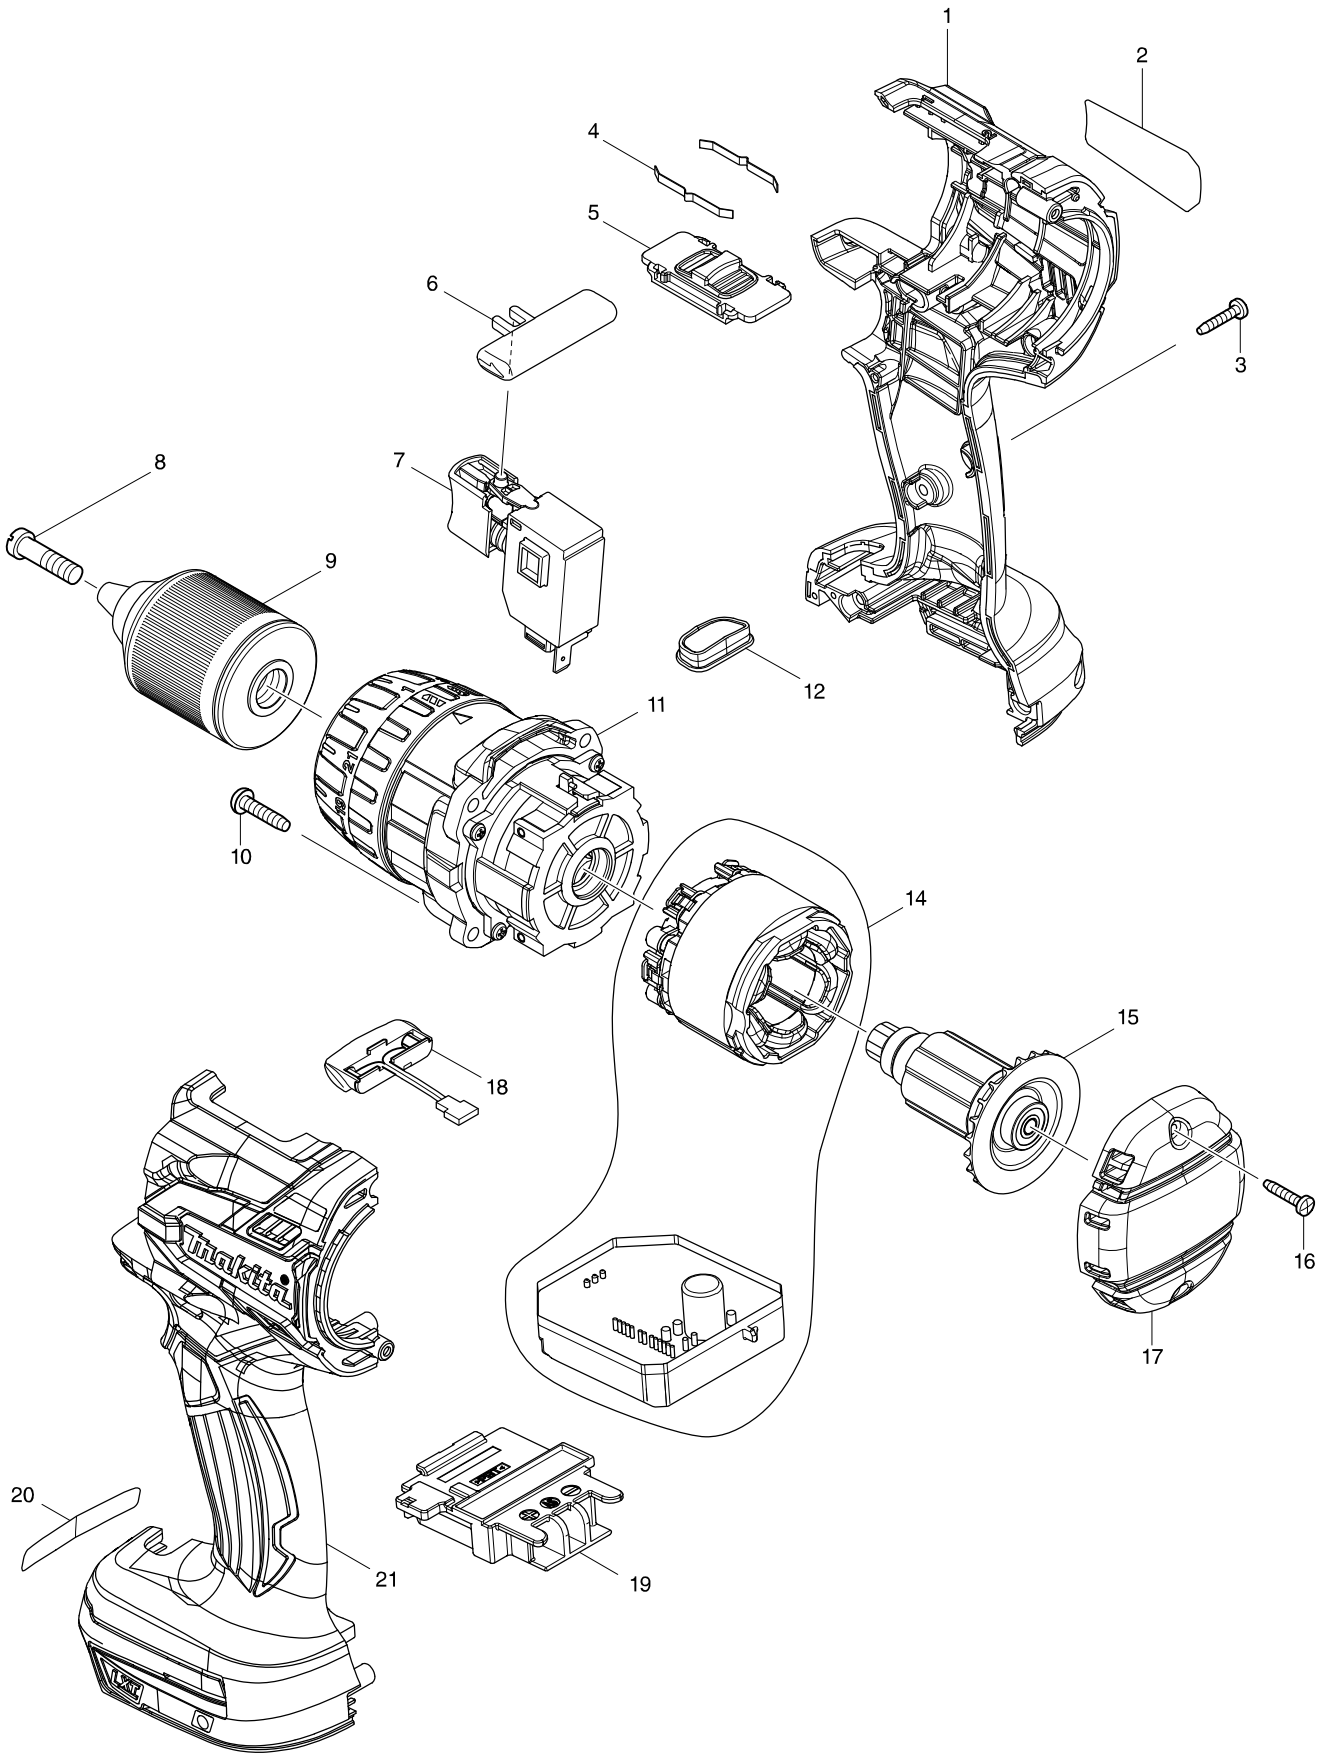

Model No. DDF481 CORDLESS DRIVER DRILL

Model No. DDF481 CORDLESS DRIVER DRILL

Item	Parts No.	Description	I/C	Qty	N/O	Sales	Purch.	Note
001	187921-4	HOUSING SET		1				
C10	263005-3	RUBBER PIN 6		2				
D10		INC. 21						
002	815S56-2	DDF481 NAME PLATE		1				
003	266130-9	TAPPING SCREW BIND PT 3X16		7				
004	232220-0	LEAF SPRING		2				
005	126411-2	SPEED CHANGE LEVER ASSEMBLY		1				
C10	233438-6	COMPRESSION SPRING 4		2				
006	419250-0	F/R CHANGE LEVER		1				
007	650710-5	SWITCH C3JW-4B		1				
008	251468-5	- FLAT HEAD SCREW M6X22		1				
009	766015-4	KEYLESS DRILL CHUCK 13		1				
010	265995-6	TAPPING SCREW 4X18		4				
011	126409-9	GEAR ASSEMBLY		1				
012	142263-3	INDICATOR PANEL COMPLETE		1				
014	629116-8	STATOR COMPLETE		1				
015	619336-2	ROTOR		1				
016	266130-9	TAPPING SCREW BIND PT 3X16		2				
017	455011-4	REAR COVER		1				
018	620283-2	LED CIRCUIT		1				
019	643899-6	TERMINAL		1				
021	187921-4	HOUSING SET		1				
C10	263005-3	RUBBER PIN 6		2				
D10		INC. 1						
A01	126412-0	GRIP ASSEMBLY		1				
C10	142652-2	POLE COMPLETE		1				
C20	142653-0	ARM R COMPLETE		1				
C30	266886-4	HEX. BOLT M8X65		1				
C40	319129-4	ARM L		1				
C50	962055-2	RETAINING RING (INT) R-15		1				
A02	251314-2	+ SCREW M4X12		2				
A03	346317-0	HOOK		1				
A04	452947-8	BIT HOLDER		1				
A05	784637-8	+/- BIT 2-45		2				
A06	821524-1	PLASTIC CARRYING CASE		1				
C10	162302-3	LATCH		2				
C20	325809-2	SHAFT		1				
C30	451749-9	HANDLE		1				
C40	453473-0	PLASTIC CASE LID		1				
A07	***DC18RC	DC18RC FAST CHARGER		1				
A08	196399-0	BATTERY BL1840 SET		2	*			
A08-1	196399-0	BATTERY BL1840 SET	O	2	*			
A08-2	197265-4	BATTERY BL1840B SET	<	2				
A09	450128-8	BATTERY COVER		1				