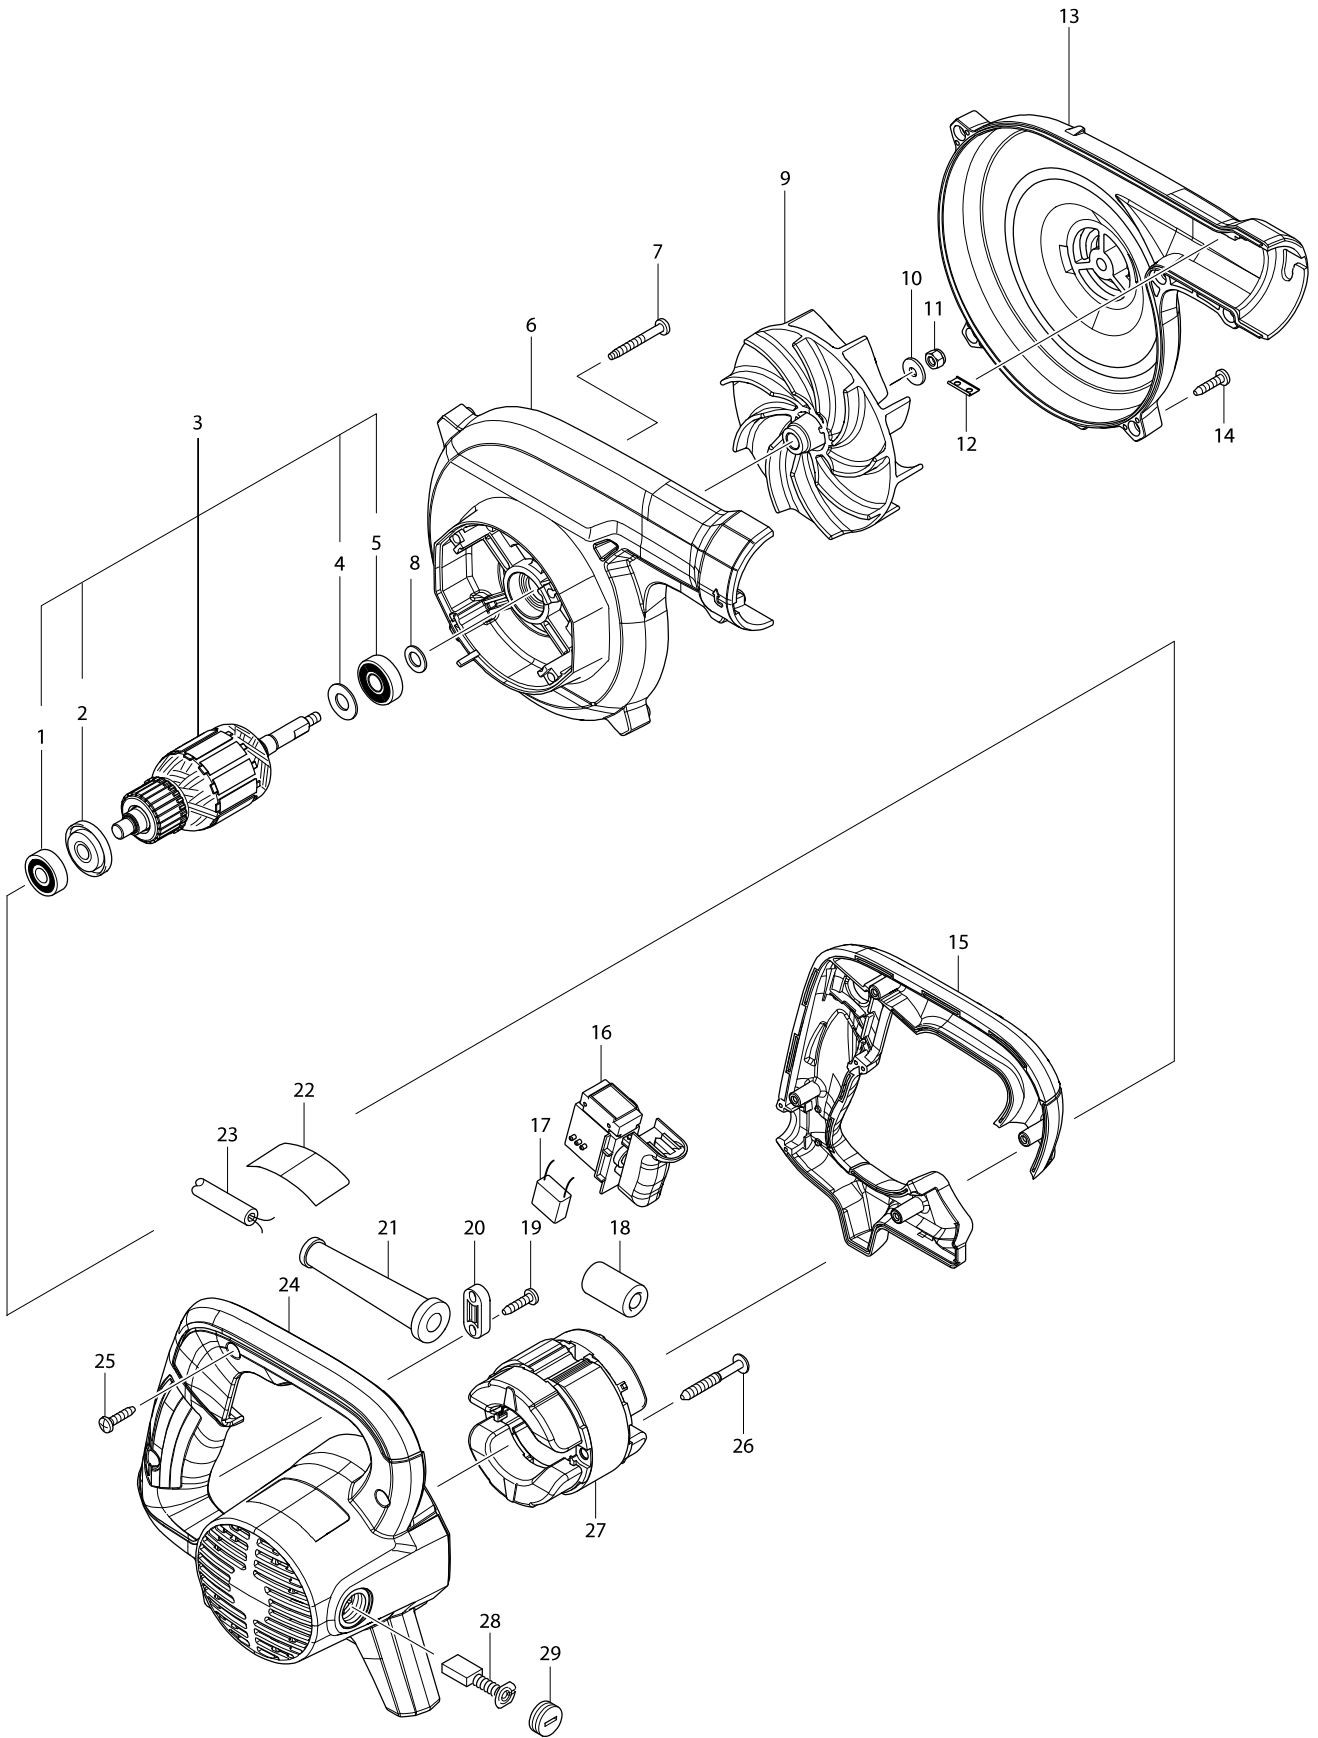

# Model No. UB1102 BLOWER

**Model No. UB1102 BLOWER**

Item	Parts No.	Description	I/C	Qty	N/O	Sales	Purch.	Note
001	210044-4	BALL BEARING 608DDW		1				
002	681644-1	INSULATION WASHER		1				
003	518695-0	ARMATURE ASS'Y 220V		1				
D10		INC. 1,2,4,5						
004	267237-4	FLAT WASHER 9		1				
005	211491-2	BALL BEARING 609DDW		1				
006	142292-6	FAN HOUSING COMPLETE		1				
007	266351-3	TAPPING SCREW 4X35		4				
008	267240-5	FLAT WASHER 8		1				
009	240148-8	FAN 110		1				
010	267294-2	FLAT WASHER 5		1				
011	252103-8	HEX. LOCK NUT M5-8		1				
012	345998-7	SET PLATE		1				
013	454702-4	FAN COVER		1				
014	266326-2	TAPPING SCREW 4X18		5				
015	454700-8	HANDLE COVER		1				
016	651359-4	SWITCH TG813TB-3		1				
019	266326-2	TAPPING SCREW 4X18		2				
020	687123-7	STRAIN RELIEF		1				
021	682569-2	CORD GUARD 8-85		1				
022	815D32-6	UB1102 NAME PLATE		1				
023	692021-2	POWER SUPPLY CORD 1.0-2-2.5		1				
024	142291-8	MOTOR HOUSING COMPLETE		1				
C10	643708-9	BRUSH HOLDER 5-11		2				
025	266326-2	TAPPING SCREW 4X18		4				
026	266211-9	TAPPING SCREW 5X40		2				
027	594633-6	FIELD ASS'Y 220V		1				
C10	654020-2	RING TERMINAL		2				
C20	654501-6	CONNECTOR P-1.25		2				
028	191963-2	CARBON BRUSH CB-303		1				
029	643750-0	BRUSH HOLDER CAP 7-11		2				
A01	123245-4	NOZZLE ASS'Y		1				
C10	454703-2	JOINT		1				

Please order the parts with a part number.

Print Date 06/10/2016