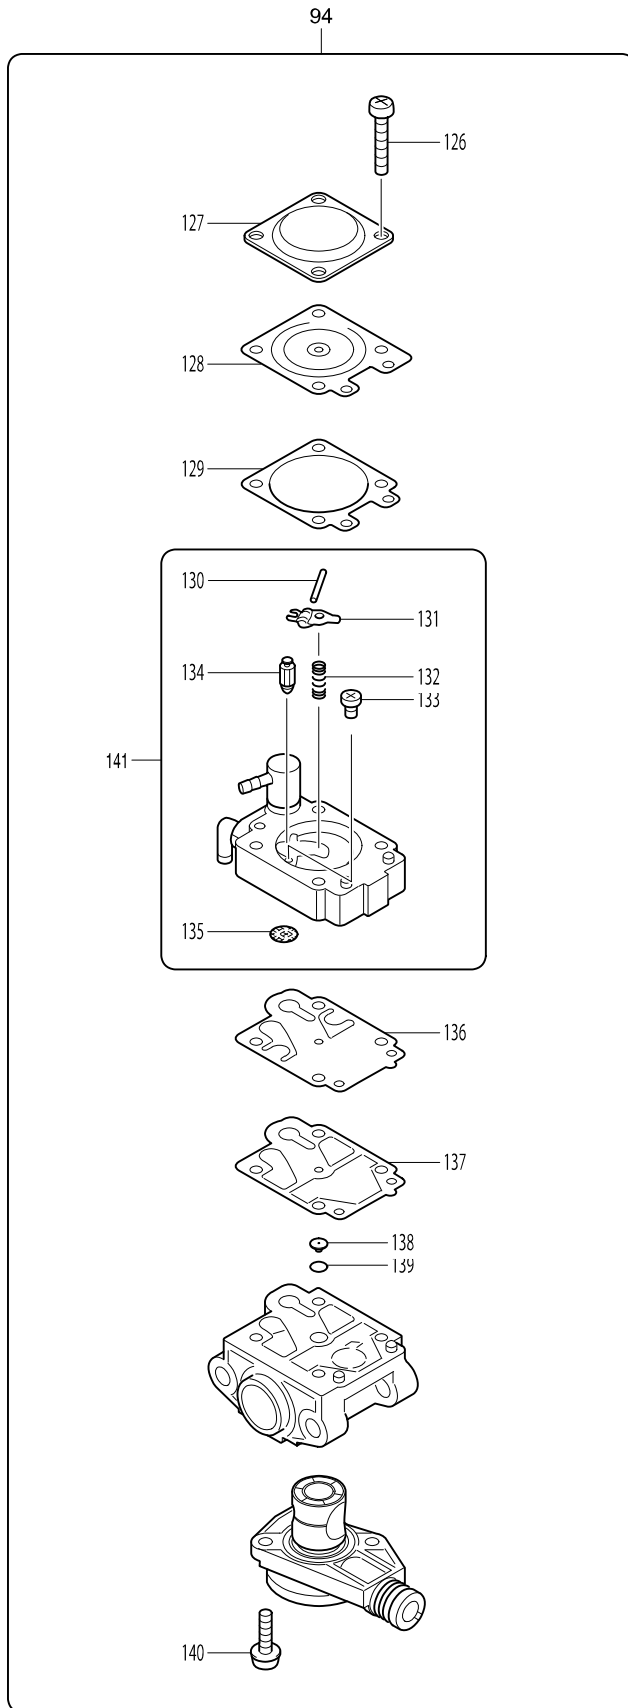

Model No. DCS232T ENGINE CHAIN SAW 250MM

Model No. DCS232T ENGINE CHAIN SAW 250MM

Model No. DCS232T ENGINE CHAIN SAW 250MM

Model No. DCS232T ENGINE CHAIN SAW 250MM

Item	Parts No.	Description	I/C	Qty	N/O	Sales	Purch.	Note
001	154650-4	FRONT HAND GUARD COMPLETE		1				
D10		INC. 2						
002	810075-9	CAUTION LABEL		1				
003	233175-2	COMPRESSION SPRING 9		1				
004	163448-8	LINKPLATE COMPLETE		1				
005	231298-0	COMPRESSION SPRING 6		1				
006	418715-9	HAND GUARD COVER		1				
007	266020-6	TAPPING SCREW 4X12		2				
008	418736-1	SPRING COVER		1				
009	266020-6	TAPPING SCREW 4X12		4				
010	188583-1	SPROCKET COVER SET		1				
D10		INC. 11						
011	819310-2	MAKITA LOGO LABEL		1				
012	226590-7	HELICAL GEAR 17		1				
013	226534-7	HELICAL GEAR 8		1				
014	324464-7	ADJUST PIN		1				
015	252145-2	COLLARED HEX NUT M8		1				
016	345653-1	CHAIN SLIDER R		1				
017	266020-6	TAPPING SCREW 4X12		1				
018	265995-6	TAPPING SCREW 4X18		1				
019	418710-9	CHAIN CATCHER		1				
020	345652-3	CHAIN SLIDER L		1				
021	265995-6	TAPPING SCREW 4X18		1				
022	418707-8	OIL PUMP COVER		1				
023	421877-4	SPONGE 10		1				
024	421298-0	CHECK VALVE		1				
025	266007-8	TAPPING SCREW BIND PT 3X10		2				
026	418734-5	TOP COVER		1				
027	324477-8	DAMPER SPRING		1				
028	265995-6	TAPPING SCREW 4X18		2				
029	421874-0	BUFFER RUBBER		1				
030	153918-5	HOUSING COMPLETE		1				
031	168399-0	TANKCAP COMPLETE		2				
032	421875-8	GROMMET		1				
033	168396-6	BREATHER		1				
034	418700-2	BUFFLE PLATE		1				
035	422036-3	TUBE 3-70		1				
036	271422-3	KNOB 28		1				
037	168398-2	PRIMER PUMP		1				
040	265995-6	TAPPING SCREW 4X18		4				
041	418696-7	TOP HANDLE COVER		1				
042	163447-0	GASOLINE FILTER		1				
043	168491-2	TUBE COMPLETE		1				
044	418695-9	TOP HANDLE		1				
045	418703-6	CLEANER CASE COVER		1				
046	421872-4	AIR DUCT		1				
047	418706-0	LOCKOFF LEVER		1				
048	324468-9	ROD		1				