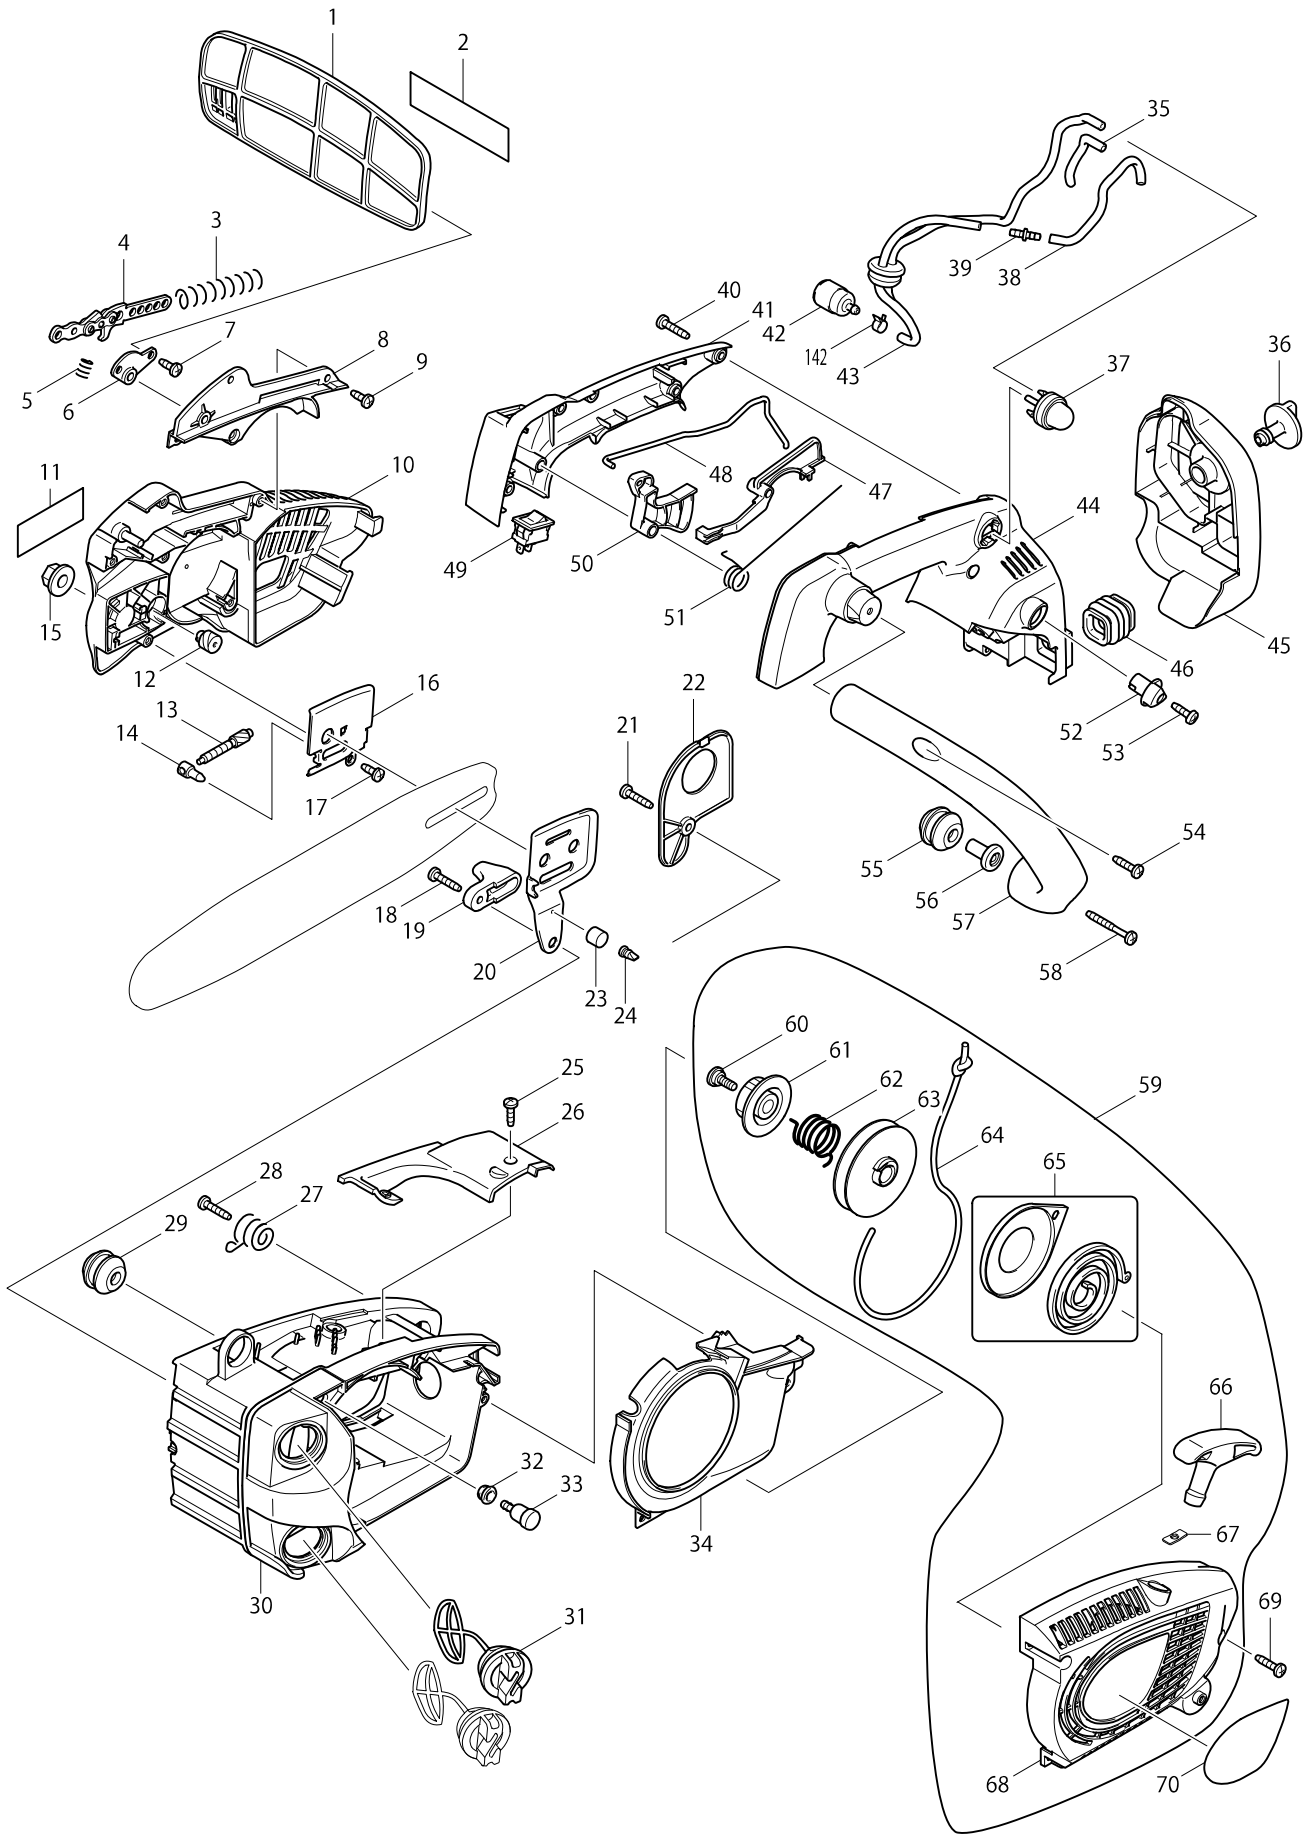

Model No. DCS232T ENGINE CHAIN SAW 250MM

Model No. DCS232T ENGINE CHAIN SAW 250MM

Model No. DCS232T ENGINE CHAIN SAW 250MM

Model No. DCS232T ENGINE CHAIN SAW 250MM

Item	Parts No.	Description	I/C	Qty	N/O	Sales	Purch.	Note
001	154650-4	FRONT HAND GUARD COMPLETE		1				
D10		INC. 2						
002	810075-9	CAUTION LABEL		1				
003	233175-2	COMPRESSION SPRING 9		1				
004	163448-8	LINKPLATE COMPLETE		1				
005	231298-0	COMPRESSION SPRING 6		1				
006	418715-9	HAND GUARD COVER		1				
007	266020-6	TAPPING SCREW 4X12		2				
008	418736-1	SPRING COVER		1				
009	266020-6	TAPPING SCREW 4X12		4				
010	188583-1	SPROCKET COVER SET		1				
D10		INC. 11						
011	819310-2	MAKITA LOGO LABEL		1				
012	226590-7	HELICAL GEAR 17		1				
013	226534-7	HELICAL GEAR 8		1				
014	324464-7	ADJUST PIN		1				
015	252145-2	COLLARED HEX NUT M8		1				
016	345653-1	CHAIN SLIDER R		1				
017	266020-6	TAPPING SCREW 4X12		1				
018	265995-6	TAPPING SCREW 4X18		1				
019	418710-9	CHAIN CATCHER		1				
020	345652-3	CHAIN SLIDER L		1				
021	265995-6	TAPPING SCREW 4X18		1				
022	418707-8	OIL PUMP COVER		1				
023	421877-4	SPONGE 10		1				
024	421298-0	CHECK VALVE		1				
025	266007-8	TAPPING SCREW BIND PT 3X10		2				
026	418734-5	TOP COVER		1				
027	324477-8	DAMPER SPRING		1				
028	265995-6	TAPPING SCREW 4X18		2				
029	421874-0	BUFFER RUBBER		1				
030	153918-5	HOUSING COMPLETE		1				
031	168399-0	TANKCAP COMPLETE		2				
032	421875-8	GROMMET		1				
033	168396-6	BREATHER		1				
034	418700-2	BUFFLE PLATE		1				
035	422036-3	TUBE 3-70		1				
036	271422-3	KNOB 28		1				
037	168398-2	PRIMER PUMP		1				
040	265995-6	TAPPING SCREW 4X18		4				
041	418696-7	TOP HANDLE COVER		1				
042	163447-0	GASOLINE FILTER		1				
043	168491-2	TUBE COMPLETE		1				
044	418695-9	TOP HANDLE		1				
045	418703-6	CLEANER CASE COVER		1				
046	421872-4	AIR DUCT		1				
047	418706-0	LOCKOFF LEVER		1				
048	324468-9	ROD		1				