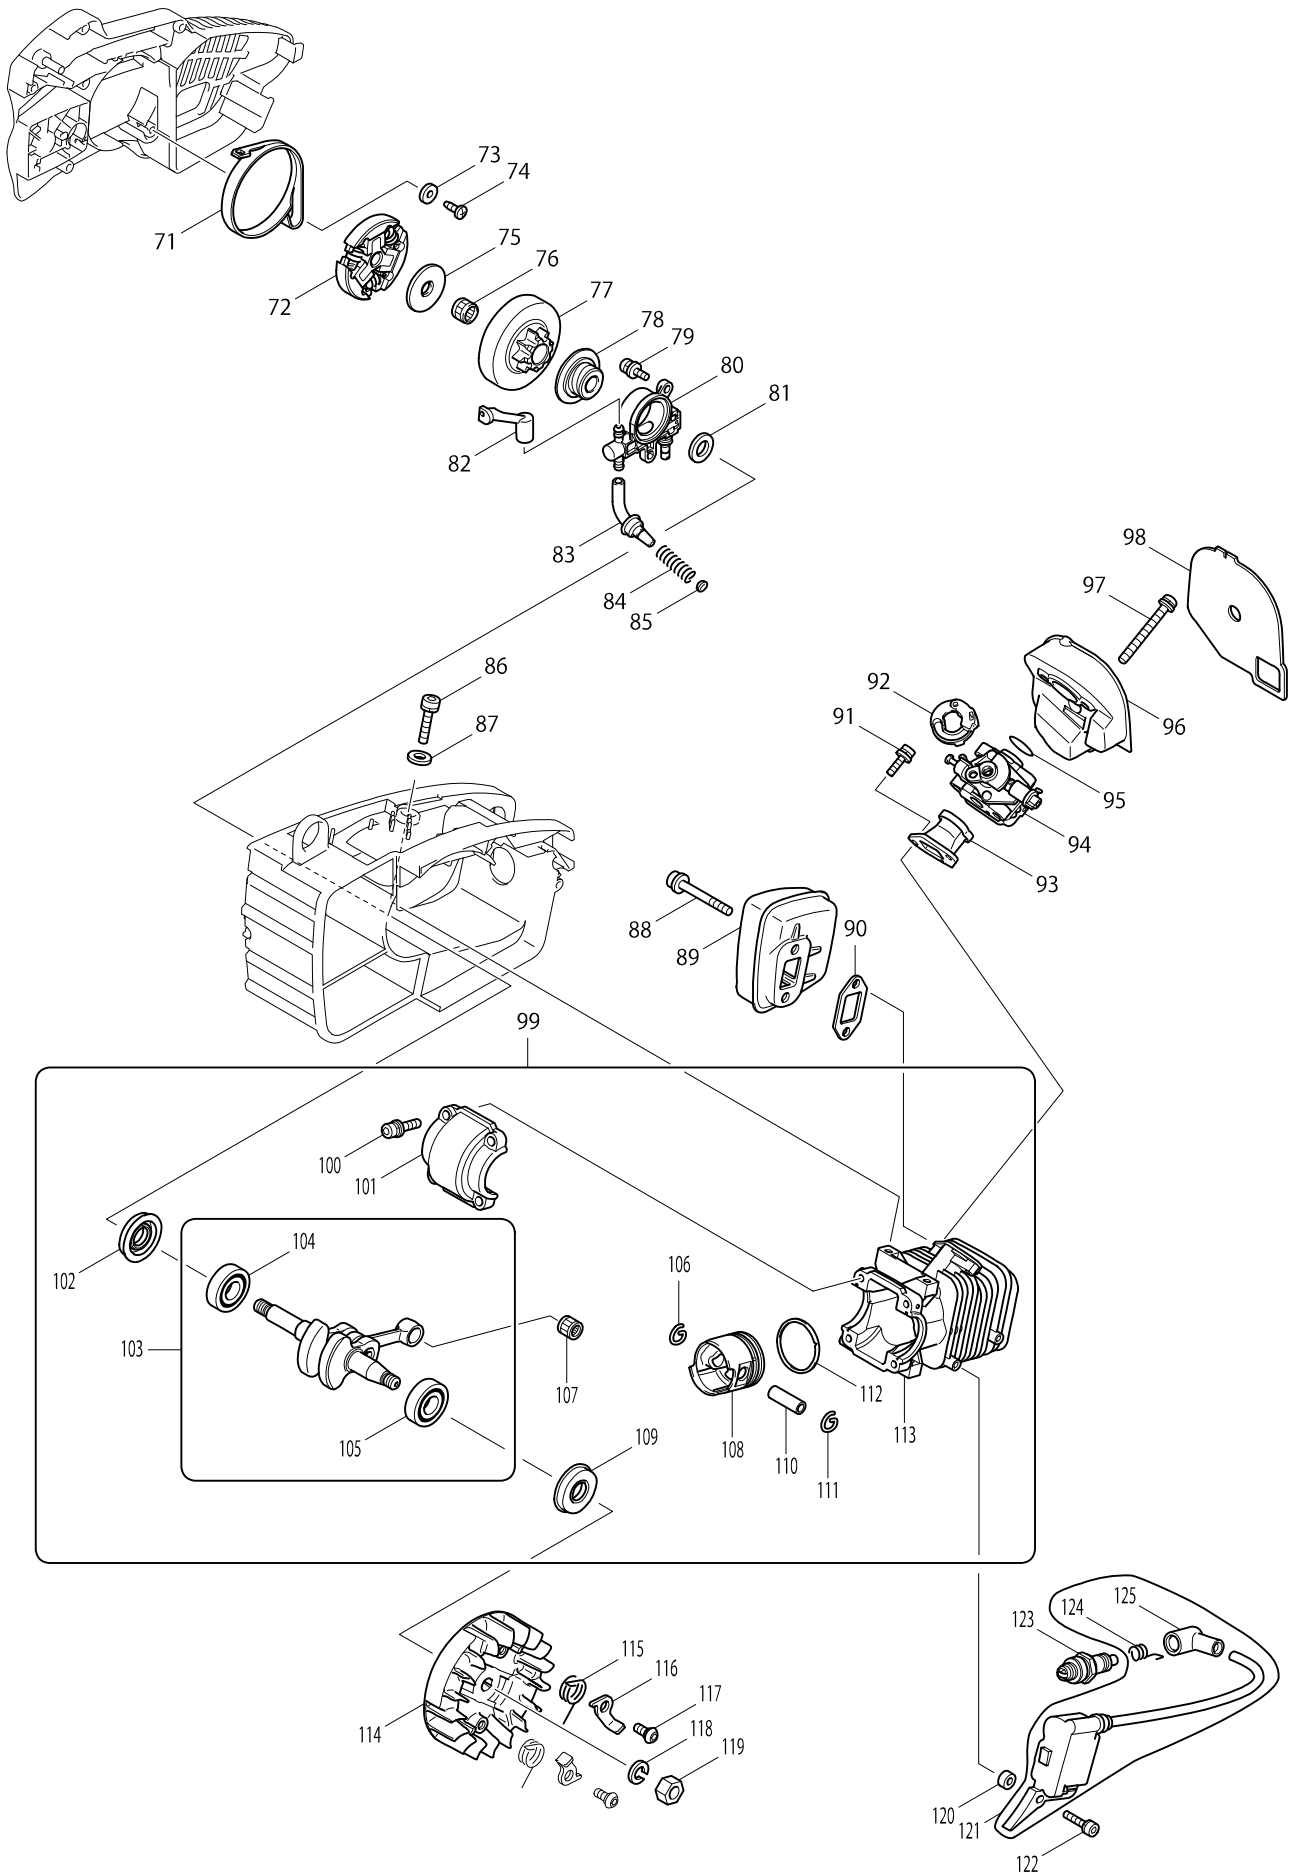

Model No. DCS232T ENGINE CHAIN SAW 250MM

Model No. DCS232T ENGINE CHAIN SAW 250MM

Model No. DCS232T ENGINE CHAIN SAW 250MM

Model No. DCS232T ENGINE CHAIN SAW 250MM

Item	Parts No.	Description	I/C	Qty	N/O	Sales	Purch.	Note
001	154650-4	FRONT HAND GUARD COMPLETE		1				
D10		INC. 2						
002	810075-9	CAUTION LABEL		1				
003	233175-2	COMPRESSION SPRING 9		1				
004	163448-8	LINKPLATE COMPLETE		1				
005	231298-0	COMPRESSION SPRING 6		1				
006	418715-9	HAND GUARD COVER		1				
007	266020-6	TAPPING SCREW 4X12		2				
008	418736-1	SPRING COVER		1				
009	266020-6	TAPPING SCREW 4X12		4				
010	188583-1	SPROCKET COVER SET		1				
D10		INC. 11						
011	819310-2	MAKITA LOGO LABEL		1				
012	226590-7	HELICAL GEAR 17		1				
013	226534-7	HELICAL GEAR 8		1				
014	324464-7	ADJUST PIN		1				
015	252145-2	COLLARED HEX NUT M8		1				
016	345653-1	CHAIN SLIDER R		1				
017	266020-6	TAPPING SCREW 4X12		1				
018	265995-6	TAPPING SCREW 4X18		1				
019	418710-9	CHAIN CATCHER		1				
020	345652-3	CHAIN SLIDER L		1				
021	265995-6	TAPPING SCREW 4X18		1				
022	418707-8	OIL PUMP COVER		1				
023	421877-4	SPONGE 10		1				
024	421298-0	CHECK VALVE		1				
025	266007-8	TAPPING SCREW BIND PT 3X10		2				
026	418734-5	TOP COVER		1				
027	324477-8	DAMPER SPRING		1				
028	265995-6	TAPPING SCREW 4X18		2				
029	421874-0	BUFFER RUBBER		1				
030	153918-5	HOUSING COMPLETE		1				
031	168399-0	TANKCAP COMPLETE		2				
032	421875-8	GROMMET		1				
033	168396-6	BREATHER		1				
034	418700-2	BUFFLE PLATE		1				
035	422036-3	TUBE 3-70		1				
036	271422-3	KNOB 28		1				
037	168398-2	PRIMER PUMP		1				
040	265995-6	TAPPING SCREW 4X18		4				
041	418696-7	TOP HANDLE COVER		1				
042	163447-0	GASOLINE FILTER		1				
043	168491-2	TUBE COMPLETE		1				
044	418695-9	TOP HANDLE		1				
045	418703-6	CLEANER CASE COVER		1				
046	421872-4	AIR DUCT		1				
047	418706-0	LOCKOFF LEVER		1				
048	324468-9	ROD		1				