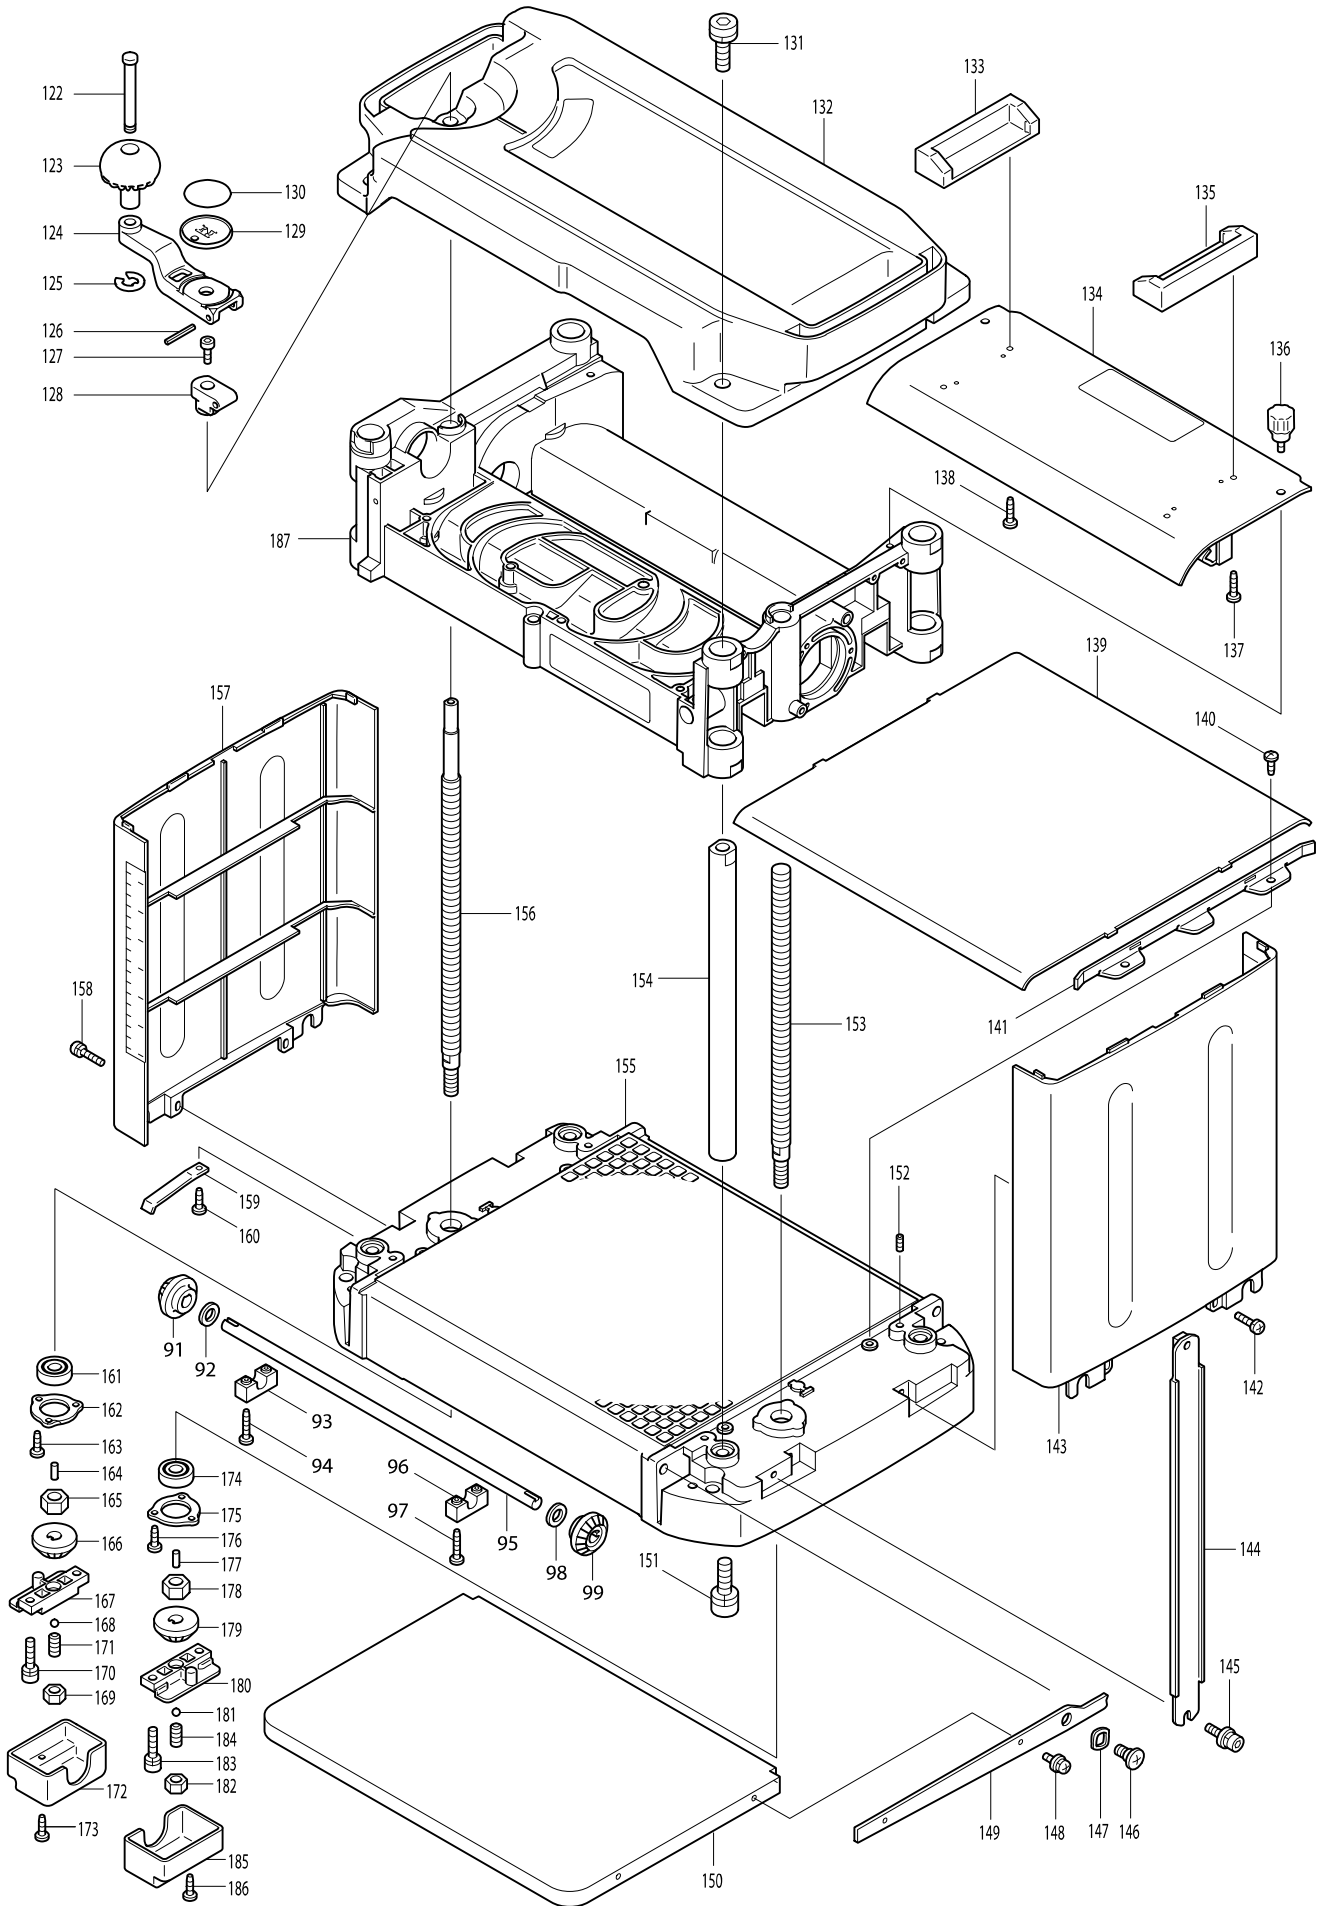

Model No. 2012NB PLANER 304MM

Model No. 2012NB PLANER 304MM

Item	Parts No.	Description	I/C	Qty	N/O	Sales	Purch.	Note
001	654561-8	TERMINAL BLOCK		1				
002A_	631371-0	PILOT LAMP COMPLETE		1				
005	417031-6	SWITCH LEVER		1				
006	417037-4	SWITCH COVER		1				
007	265954-0	TAPPING SCREW BIND PT3X8		2				
008	651510-6	SWITCH ALA263		1	*			
008-1	651529-5	SWITCH ELE115AY	O	1				
009	417044-7	SWITCH BASE		1				
010	266192-7	TAPPING SCREW 4X14		3				
011	417041-3	SWITCH BOX		1				
012	417038-2	SWITCH BOX COVER		1				
013	265995-6	TAPPING SCREW 4X18		2				
014	266026-4	TAPPING SCREW BIND CT 4X12		2				
015	682539-1	GROMMET		1				
016G_	692527-0	POWER SUPPLY CORD 1.0-2-2.5		1				
017	265995-6	TAPPING SCREW 4X18		2				
018	687052-4	STRAIN RELIEF		1	*			
018-1	687124-5	STRAIN RELIEF	O	1				
019	687042-7	STRAIN RELIEF		1				
020	911118-1	PAN HEAD SCREW M4X12		1	*			
020-1	911128-8	PAN HEAD SCREW M4X16	O	1				
021	851968-1	NAME PLATE 2012NB		1				
022	922317-0	HEX. SOCKET HEAD BOLT M6X14		1	*			
022-1	922312-0	HEX. SOCKET HEAD BOLT M6X12	X	1				
023	267080-1	FLAT WASHER 6		1				
024	221525-3	SPROCKET 10		1				
025	266059-9	TAPPING SCREW 5X75		4				
026	151739-9	GEAR HOUSING COVER COMPLETE		1				
C10	214014-5	PLANE BEARING 6		1				
C20	214022-6	PLANE BEARING 8		1				
C30	214156-5	PLANE BEARING 14		1				
C40	256041-6	PIN 6		2				
027	253715-0	FLAT WASHER 6		1				
028	226134-3	GEAR COMPLETE 8-50		1				
029	253715-0	FLAT WASHER 6		1				
030	253215-0	FLAT WASHER 8		1				
031	226135-1	GEAR COMPLETE 8-46		1				
032	253215-0	FLAT WASHER 8		1				
033	254001-2	WOODRUFF KEY 4		1				
034	253760-5	FLAT WASHER 14		1				
035	323923-8	DRIVE SHAFT		1				
036	226518-5	HELICAL GEAR 47		1				
037	253744-3	FLAT WASHER 12		1				
038	151738-1	GEAR HOUSING COMPLETE		1				
C10	214014-5	PLANE BEARING 6		1				
C20	214022-6	PLANE BEARING 8		1				
C30	214109-4	PLANE BEARING 12		1				
039	225083-1	POLY V-BELT 8-341		1