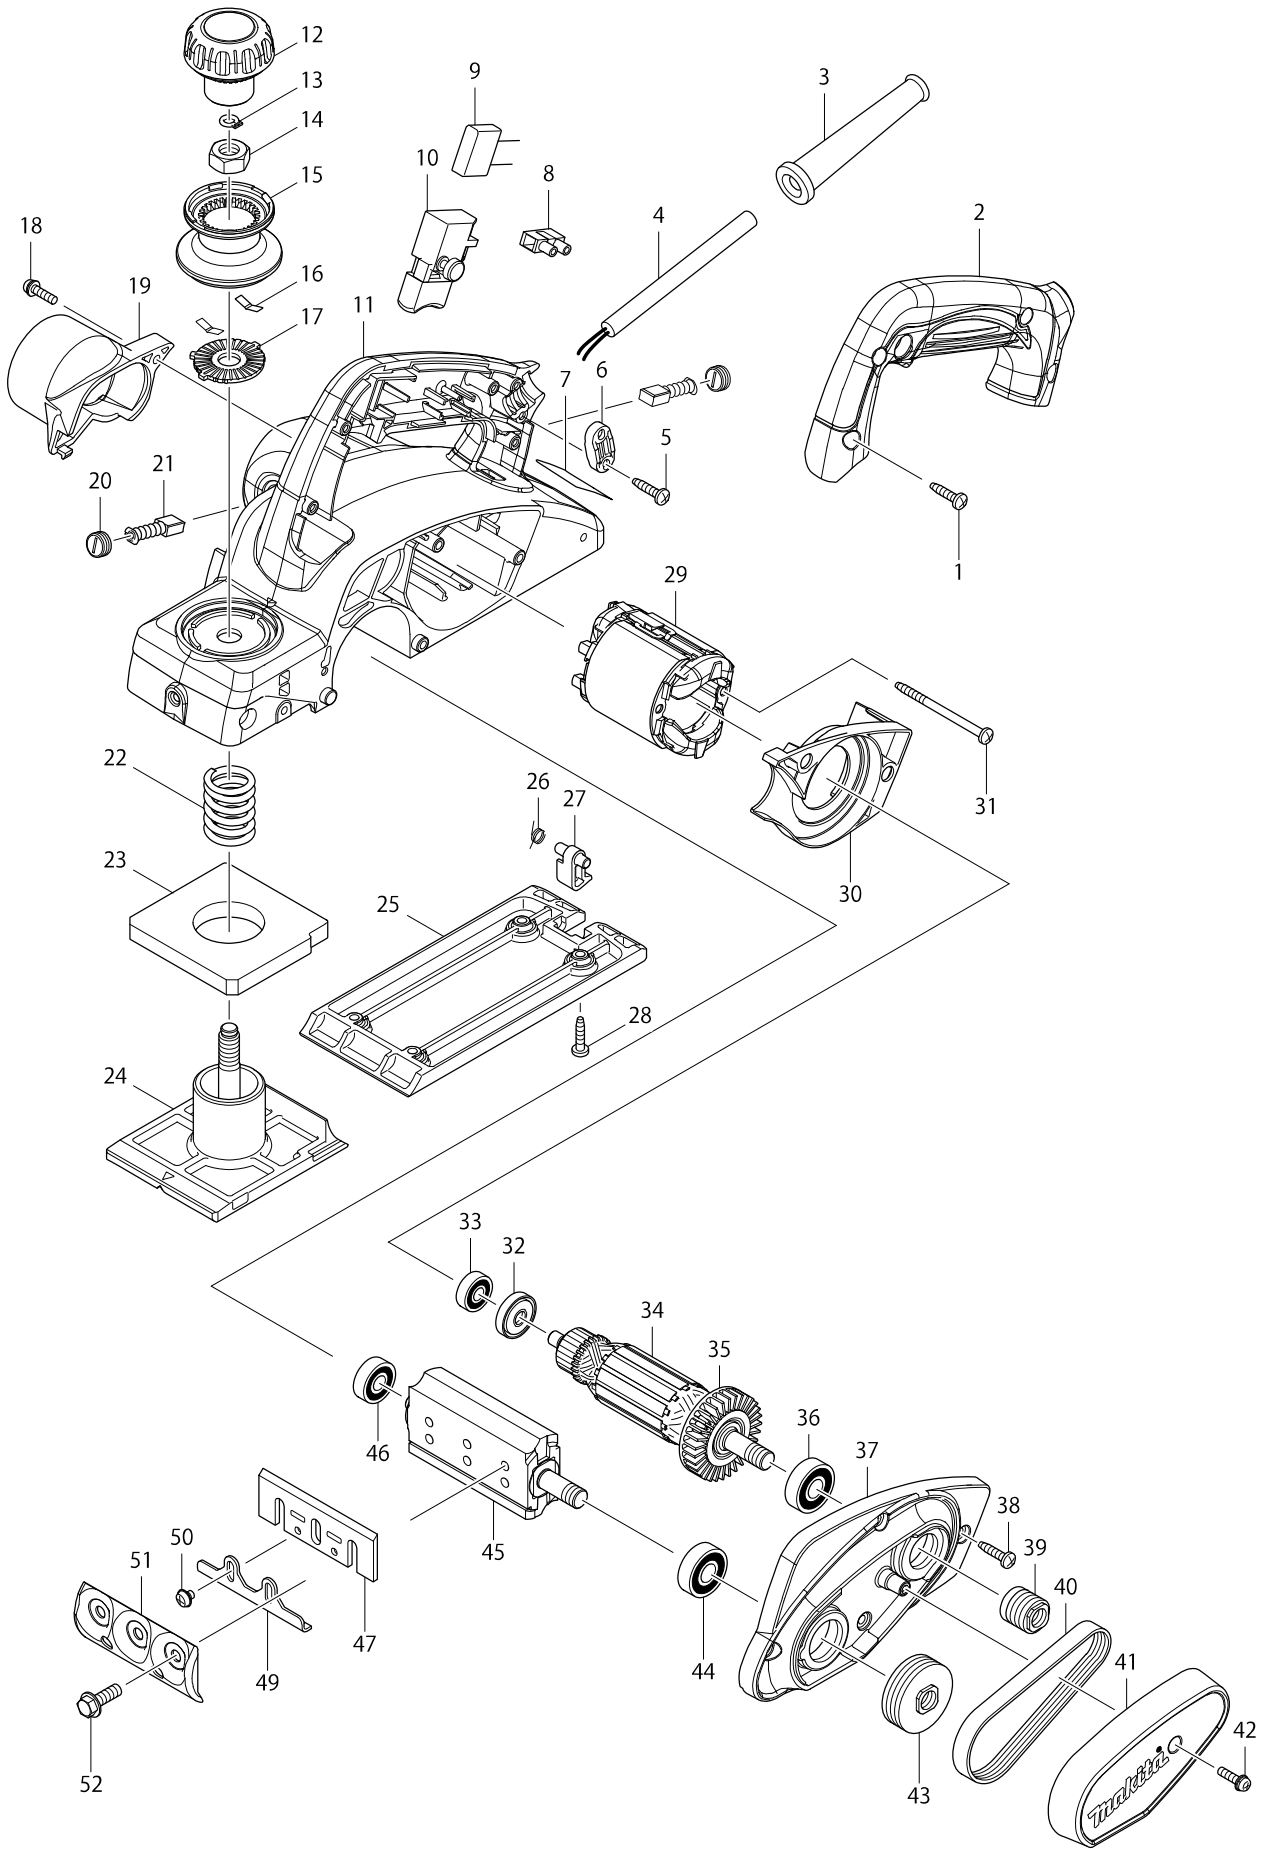

Model No. KP0800 POWER PLANER 82MM

Model No. KP0800 POWER PLANER 82MM

Item	Parts No.	Description	I/C	Qty	N/O	Sales	Purch.	Note
001	266326-2	TAPPING SCREW 4X18		4				
002	451314-4	HANDLE COVER		1				
003	682569-2	CORD GUARD 8-85		1				
004A	692021-2	POWER SUPPLY CORD 1.0-2-2.5		1				
004B	664013-1	POWER SUPPLY CORD AWG#18-2-2.5		1				
005	266326-2	TAPPING SCREW 4X18		2				
006	687123-7	STRAIN RELIEF		1				
007	867138-2	KP0800 NAME PLATE		1				
010	650236-7	SWITCH SGEL115CDY-13		1				
011	140197-4	MAIN FRAME COMPLETE		1				
C10	643455-2	BRUSH HOLDER 6X9		2				
012	451328-3	KNOB COVER		1				
013	961004-6	RETAINING RING S-8		1				
014	264028-4	HEX. NUT M10		1				
015	451324-1	KNOB		1				
016	232185-6	LEAF SPRING		2				
017	346110-2	CAM PLATE		1				
018	911128-8	PAN HEAD SCREW M4X16		1				
019	451393-2	CHIP COVER		1				
020	643550-8	BRUSH HOLDER CAP 5-8		2				
021	191940-4	CARBON BRUSH CB-411		1				
022	231004-3	COMPRESSION SPRING 18		1				
023	421007-7	RUBBER PACKING		1				
024A	318491-4	FRONT BASE		1	*			
024-1A	319010-9	FRONT BASE	O	1				
024-1B	319010-9	FRONT BASE		1				
025A	318499-8	BASE		1	*			
025-1A	319009-4	BASE	O	1				
025-1B	319009-4	BASE		1				
026	231698-4	TORSION SPRING 7		1				
027	451392-4	FOOT		1				
028	266326-2	TAPPING SCREW 4X18		4				
C10	654100-4	RING TERMINAL		2				
C20	654501-6	CONNECTOR P-1.25		2				
029A	593718-5	FIELD ASS'Y 220-240V		1				
029B	593716-9	FIELD ASS'Y 115V		1				
030	451327-5	BAFFLE PLATE		1				
031	266334-3	TAPPING SCREW 4X60		2				
032	681652-2	INSULATION WASHER		1				
033	210017-7	BALL BEARING 607DDW		1				
D10		INC. 32,33,35,36						
034A	518811-4	ARMATURE ASS'Y 220V		1				
034B	515791-5	ARMATURE ASS'Y 115V		1				
035	240052-1	FAN 46		1				
036	211088-7	BALL BEARING 6000DDW		1				
037	140201-9	BRACKET COMPLETE		1				
C10	263002-9	RUBBER PIN 4		2				
038	266326-2	TAPPING SCREW 4X18		4