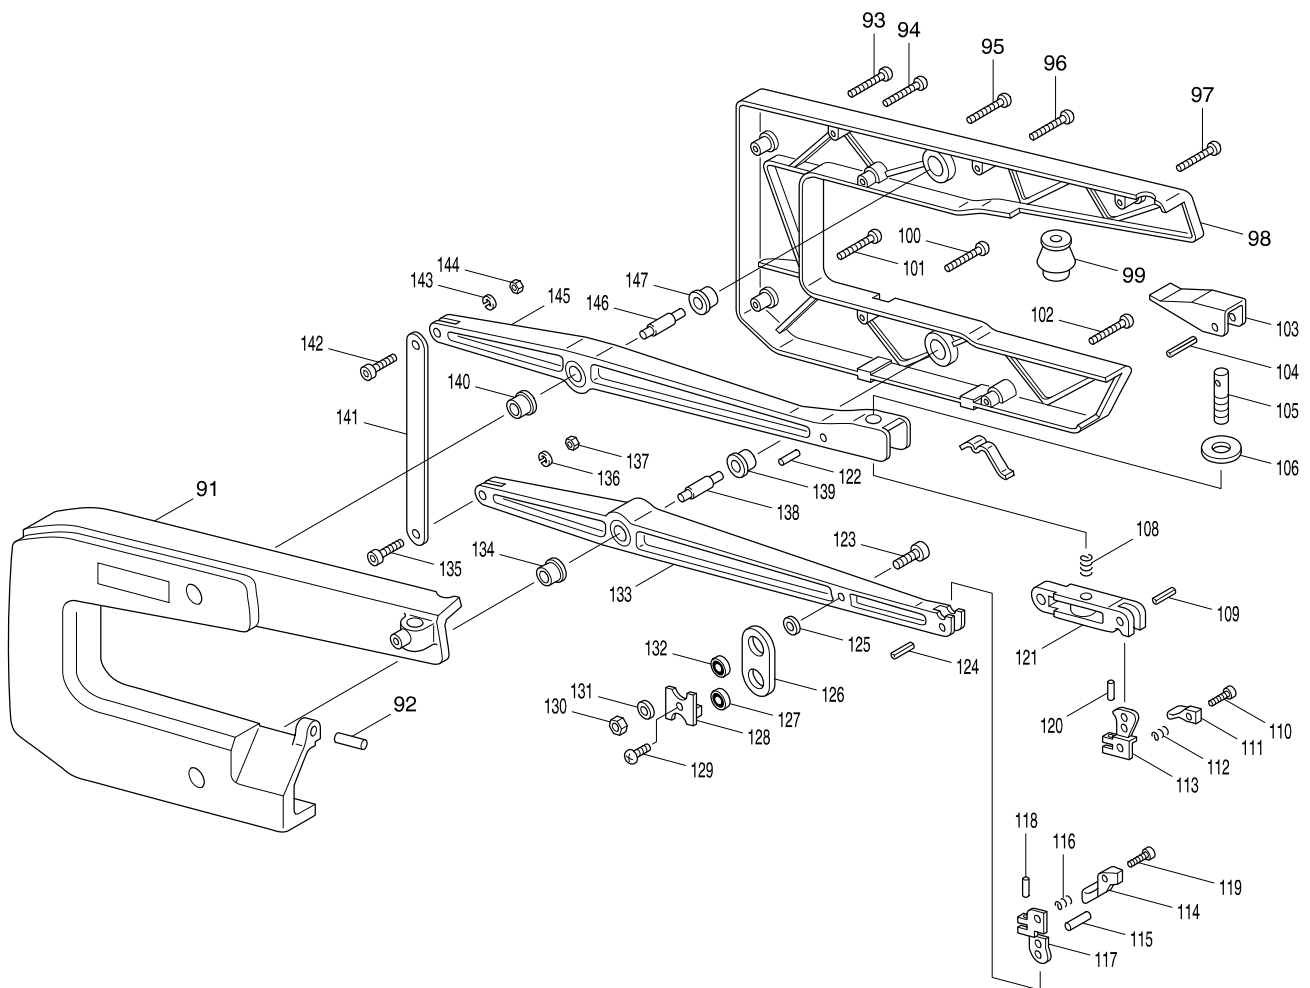

Model No. SJ401 SCROLL SAW

Model No. SJ401 SCROLL SAW

Item	Parts No.	Description	I/C	Qty	N/O	Sales	Purch.	Note
002	303209-000	HOSE		1				
003	303071-001	KNOB		1				
005	021200-001	SPRING WASHER		1				
006	021101-027	FLAT WASHER		1				
007	020613-001	HEX.SOCKET BOLT		1				
008	270310-000	BLADE SUPPORTER & GUARD		1				
009	021104-023	FLAT WASHER		1				
010	020601-003	HEX.SOCKET BOLT		1				
011	290081-000	DUST BLOWER		1				
012	021104-023	FLAT WASHER		1				
013	020601-003	HEX.SOCKET BOLT		1				
015	290079-000	SUPPORT ROD		1				
016	026104-001	PIN SPRINGR		1				
017	020601-003	HEX.SOCKET BOLT		1				
018	021104-023	FLAT WASHER		1				
019	270309-000	HOLD DOWN FOOT		1				
020	020505-003	SET SCREW		1				
021	225070-000	HOLD DOWN BLOCK		1				
022	303204-003	MOTOR REAR COVER		1				
C10	303205-001	BRUSH HOLDER		2				
023	050007-000	BEARING		1				
024	900312-000	FIELD ASS'Y WITH MOTOR HOUSING		1				
027	375009-001	CARBON BRUSH		2				
028	303000-001	BRUSH HOLDER CAP		2				
029	224053-000	TABLE		1				
030	021402-001	WAVE WASHER		1				
031	020614-001	SOCKET HEAD SCREW		1				
032	270311-000	TILT BRACKET		1				
033	021101-025	FLAT WASHER		1				
035	900403-000	LOCK HANDLE ASS'Y		1				
038	080181-001	POWER CORD		1				
039	020219-001	SCREW		3				
040	880084-000	ARMATURE ASS'Y WITH BEARINGS		1				
D10		INC. 23,41						
041	050015-100	BEARING		1				
042	225083-000	MOTOR FRONT COVER		1				
043	240051-000	BASE		1				
044	020103-015	SCREW		1				
045	913002-000	BUSHING		1				
046	913002-000	BUSHING		1				
047	020103-015	SCREW		1				
048	270248-000	BUSHING SET COVER		1				
049	302043-003	SWITCH CASE		1				
050	020103-015	SCREW		1				
053	863305-006	INDICATION LABEL		1				
054	022804-000	NUT		1				
055	290080-000	LOCK POST		1				
056	020228-001	SCREW		1