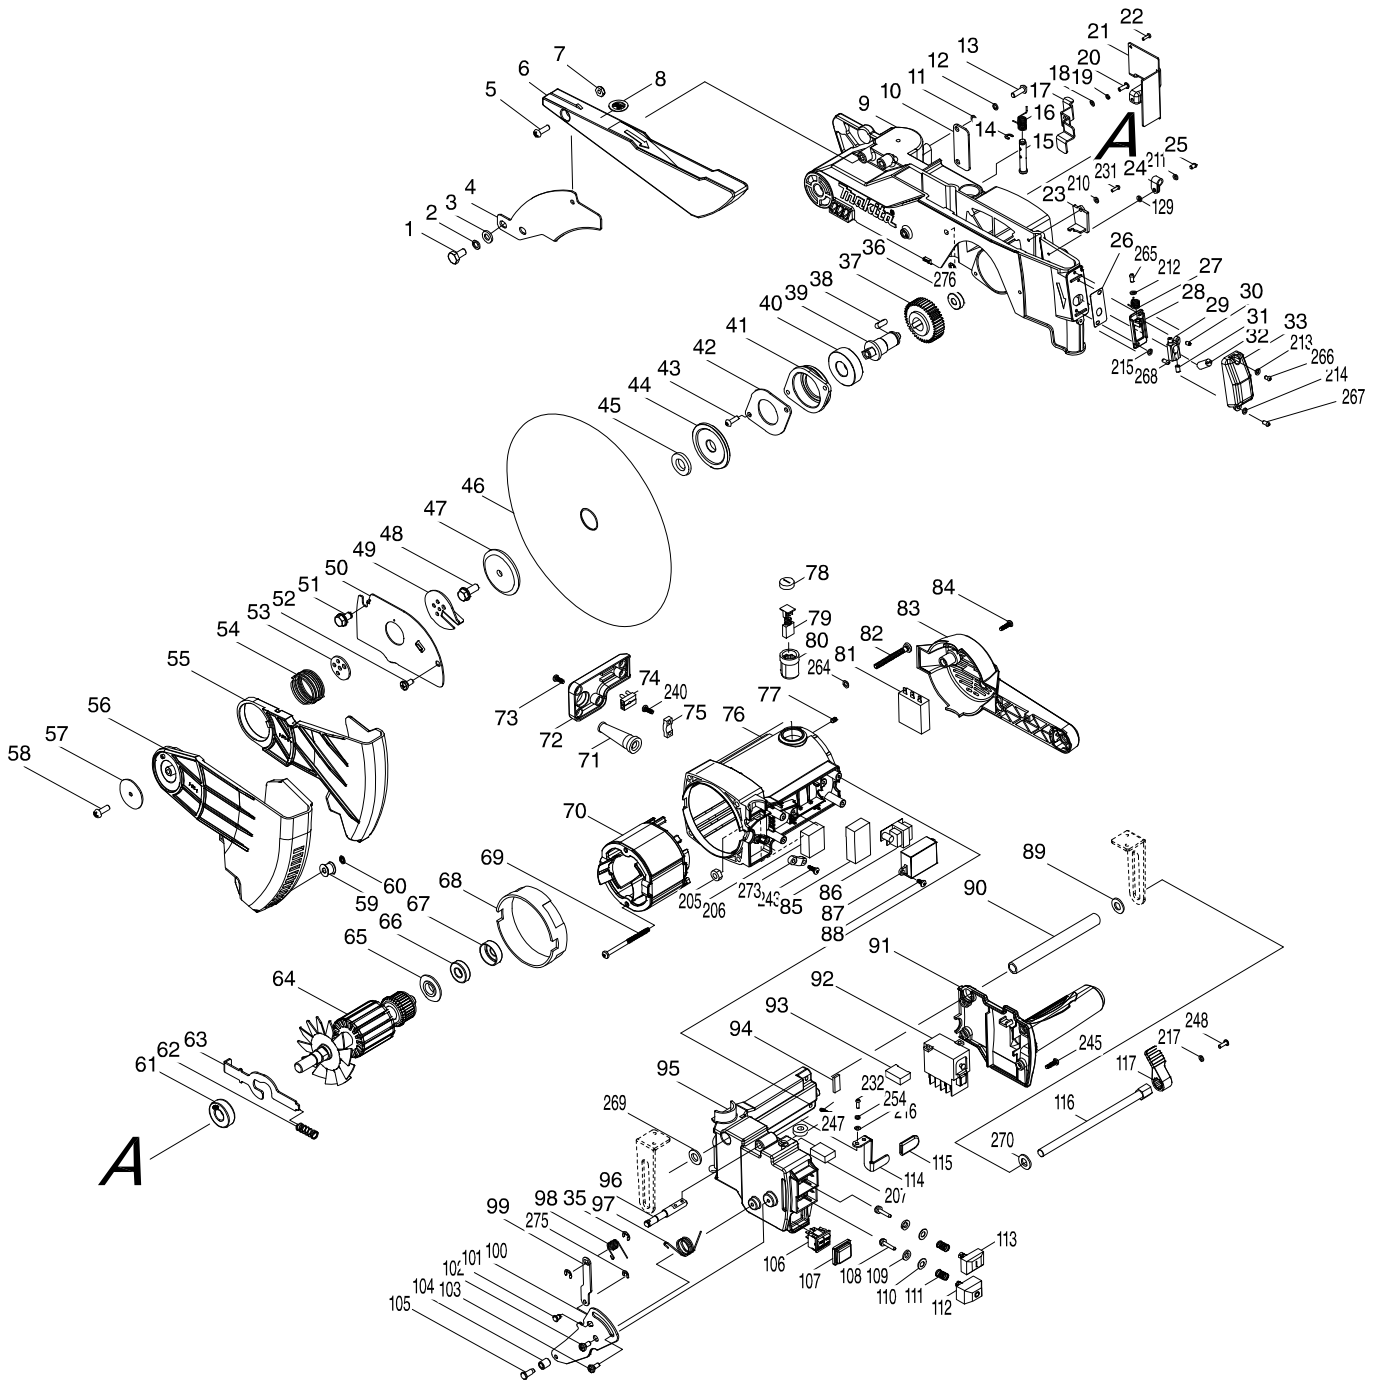

Model No. LH1201FL 305MM TABLE TOP MITER SAW