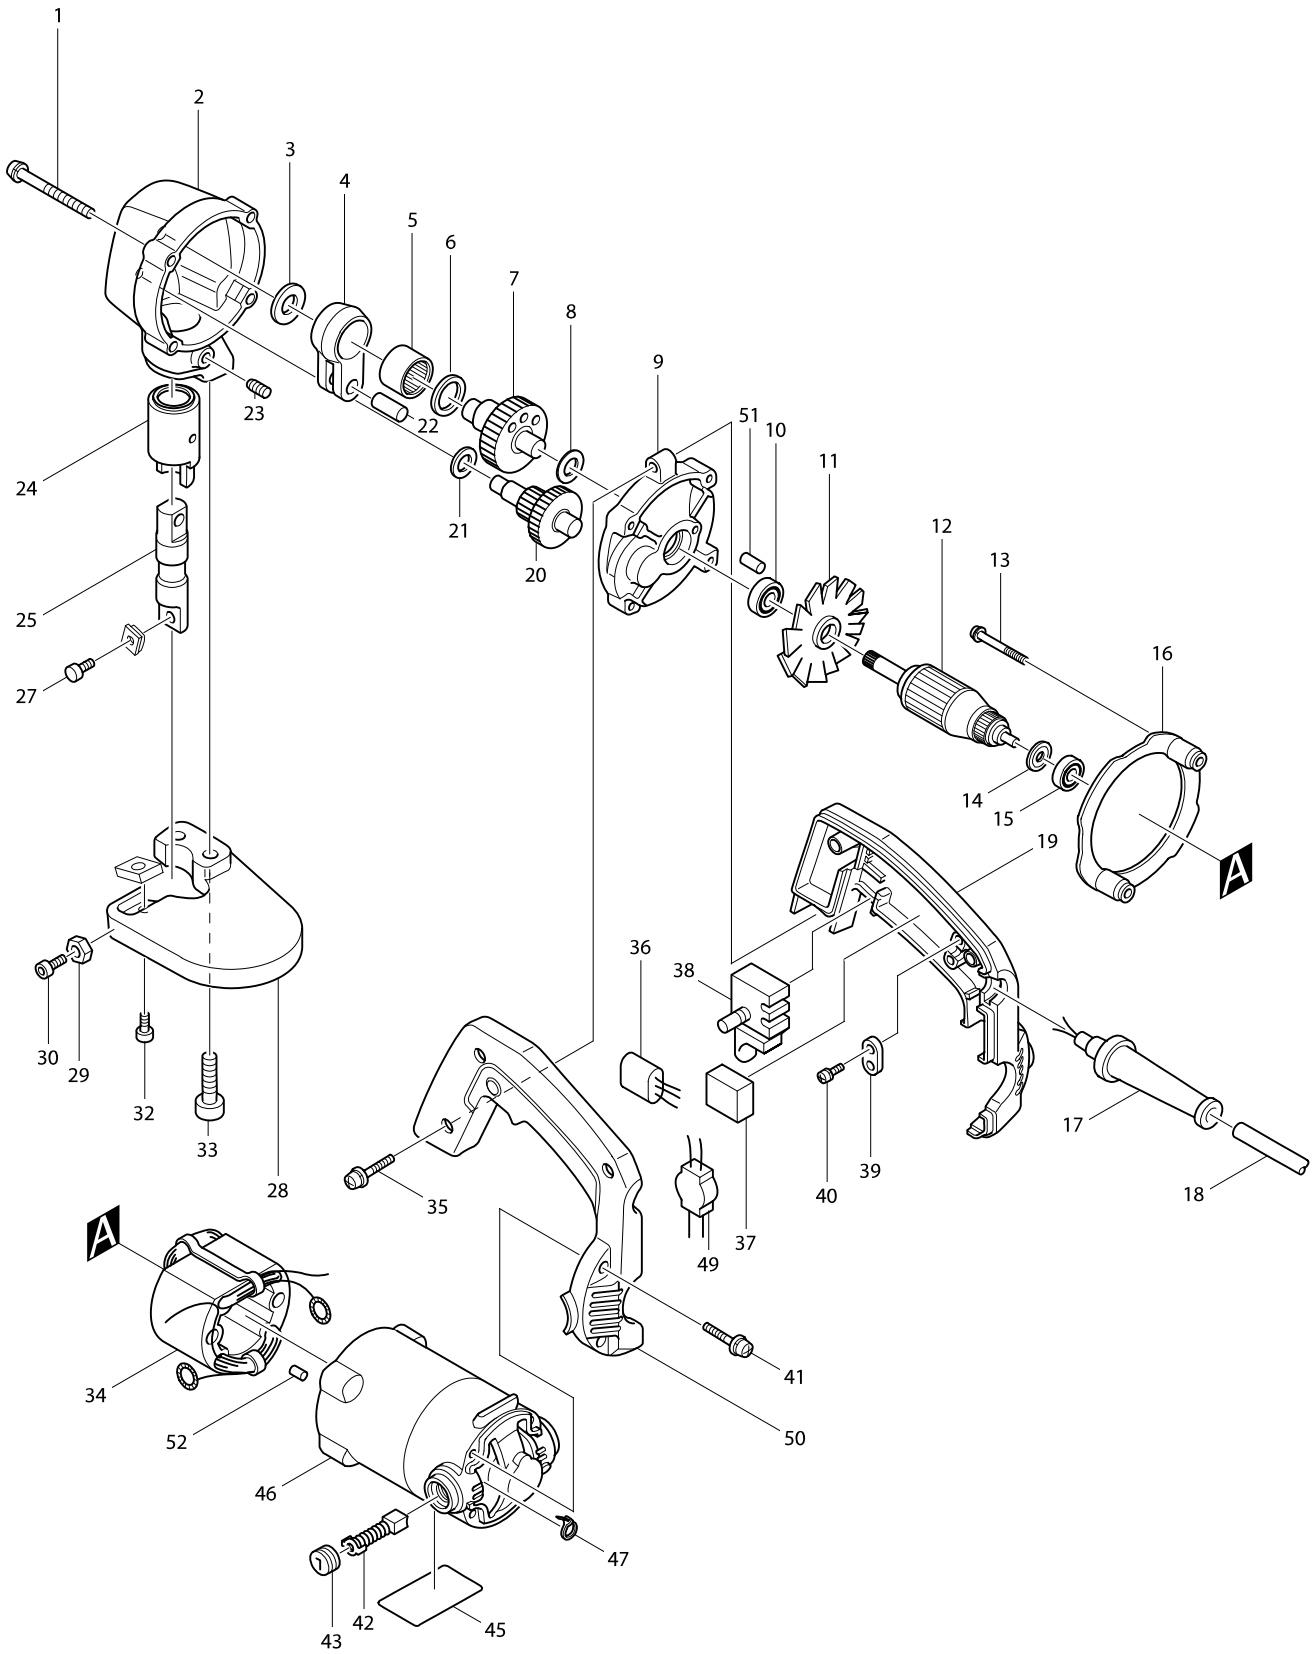

Model No. JS3200 SHEAR 3.2MM

Model No. JS3200 SHEAR 3.2MM

Item	Parts No.	Description	I/C	Qty	N/O	Sales	Purch.	Note
001	911266-6	PAN HEAD SCREW M5X45		4				
002-1	157640-6	GEAR HOUSING COMPLETE		1				
C10	212104-8	NEEDLE BEARING 1212		1				
C20	214001-4	PLANE BEARING 8		1				
C30	817677-2	CAUTION LABEL		1				
003	253759-0	FLAT WASHER 12		1				
004	331166-8	ROD		1				
005	212252-3	NEEDLE BEARING 1816		1				
006	253198-4	FLAT WASHER 18		1				
007	153141-2	CRANK SHAFT COMPLETE		1				
C10	221879-8	SPUR GEAR 41		1				
C20	254011-9	WOODRUFF KEY 4		1				
008	253758-2	FLAT WASHER 10		1				
009	156833-2	GEAR HOUSING COVER		1				
C10	212061-0	NEEDLE BEARING 1010		1				
C20	212063-6	NEEDLE BEARING 1012		1				
D10		INC. 51						
010	211033-2	BALL BEARING 608LB		1				
011-1	241517-6	FAN 70		1				
012C_	512758-4	ARMATURE ASS'Y 220V		1				
D10		INC. 10,11,14,15						
013-2	911681-4	PAN HEAD SCREW M5X60		2				
014	681613-2	INSULATION WASHER		1				
015	211033-2	BALL BEARING 608LB		1				
016-1	411876-4	BAFFLE PLATE		1				
017A_	682502-4	CORD GUARD 8-85		1				
018Y_	692021-2	POWER SUPPLY CORD 1.0-2-2.5		1				
019	181441-0	HANDLE SET		1				
D10		INC. 50						
020	226058-3	GEAR COMPLETE 18-46		1				
021	253215-0	FLAT WASHER 8		1				
022	256118-7	PIN 8		1				
023	913322-8	SET SCREW M6X14		1				
024	321405-4	METAL		1				
025	321404-6	BLADE HOLDER		1				
027-1	922216-6	HEX. SOCKET HEAD BOLT M5X14		1				
028	331165-0	YOKE		1				
029-1	931203-4	HEX. NUT M5		1				
030	922232-8	HEX. SOCKET HEAD BOLT M5X20		1				
032-1	922216-6	HEX. SOCKET HEAD BOLT M5X14		1				
033	922452-4	HEX. SOCKET HEAD BOLT M8X30		2				
034C_	522553-4	FIELD ASS'Y 220V		1				
C10	654501-6	CONNECTOR P-1.25		2				
C20	654019-7	RING TERMINAL		2				
035	911243-8	PAN HEAD SCREW M5X25		3				
038E_	651225-5	SWITCH SGEL215C		1				
039	687001-1	STRAIN RELIEF		1				
040-1	911133-5	PAN HEAD SCREW M4X18		2				